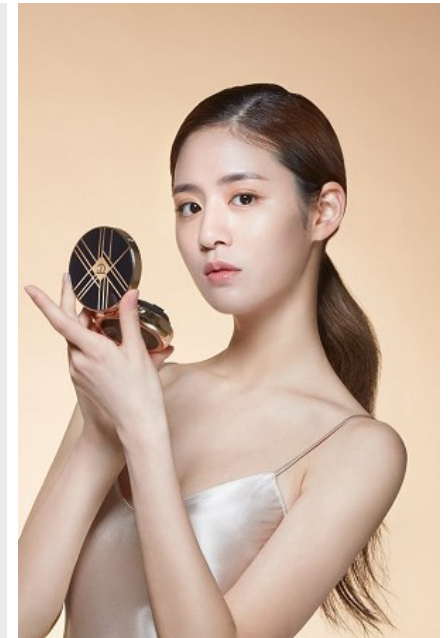

Morph

Morph Management, 36 Jangmun-ro Yongsan-gu Seoul Korea ZIP 04393 | Phone: +82 2 797 7200

Baek Jea Won

Height 168/5'6 Bust 81/32 Waist 63/25 Hips 89/35 Shoe 240mm
Hair Brown Eyes Black