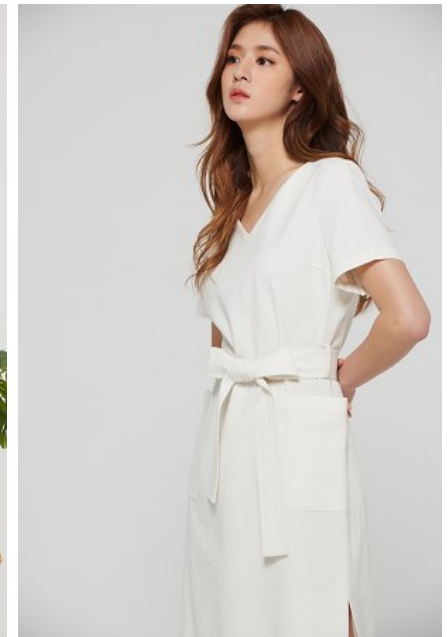

Morph

Morph Management, 36 Jangmun-ro Yongsan-gu Seoul Korea ZIP 04393 | Phone: +82 2 797 7200

Baek Jea Won

Height 168/5'6 Bust 81/32 Waist 63/25 Hips 89/35 Shoe 240mm
Hair Brown Eyes Black