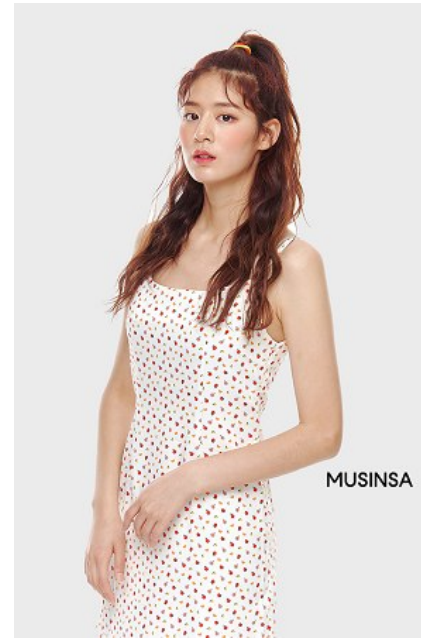

Morph

Morph Management, 36 Jangmun-ro Yongsan-gu Seoul Korea ZIP 04393 | Phone: +82 2 797 7200

Baek Jea Won

Height 168/5'6 Bust 81/32 Waist 63/25 Hips 89/35 Shoe 240mm
Hair Brown Eyes Black