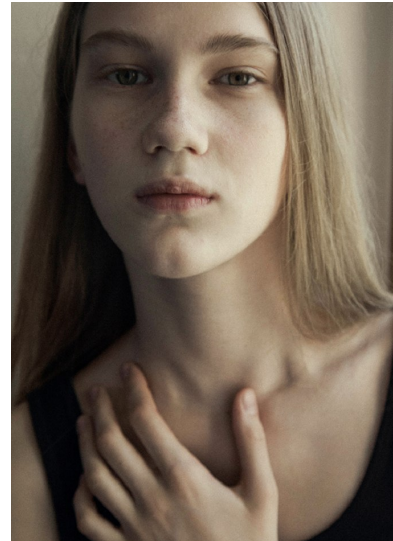

Morph

Morph Management, 36 Jangmun-ro Yongsan-gu Seoul Korea ZIP 04393 | Phone: +82 2 797 7200

KRISTINA KRAVCHENKO

Height 177/5'9.5" Bust 78/30.5" Waist 58/23" Hips 88/34.5" Hair Light Blonde Eyes Green Born in 2002