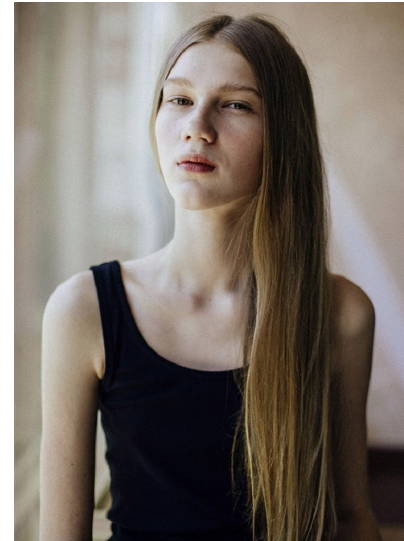

Morph

Morph Management, 36 Jangmun-ro Yongsan-gu Seoul Korea ZIP 04393 | Phone: +82 2 797 7200

KRISTINA KRAVCHENKO

Height 177/5'9.5" Bust 78/30.5" Waist 58/23" Hips 88/34.5" Hair Light Blonde Eyes Green Born in 2002