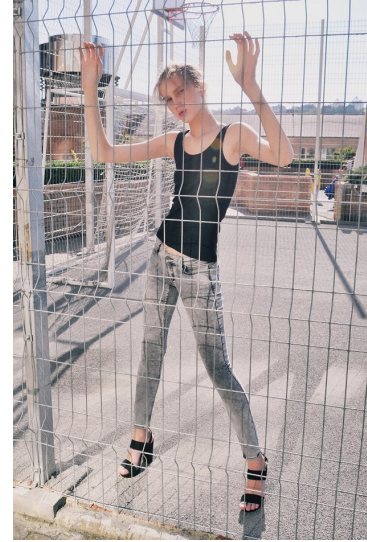

Morph

Morph Management, 36 Jangmun-ro Yongsan-gu Seoul Korea ZIP 04393 | Phone: +82 2 797 7200

KRISTINA KRAVCHENKO

Height 177/5'9.5" Bust 78/30.5" Waist 58/23" Hips 88/34.5" Hair Light Blonde Eyes Green Born in 2002