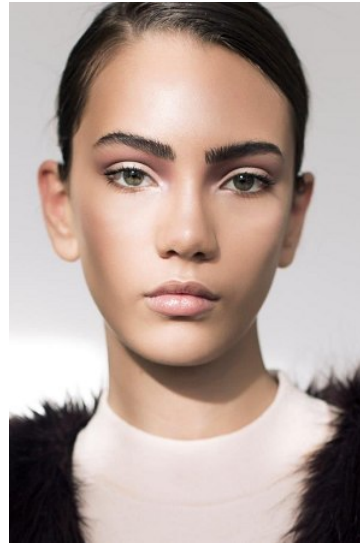

Morph

Morph Management, 36 Jangmun-ro Yongsan-gu Seoul Korea ZIP 04393 | Phone: +82 2 797 7200

ANA ELENA BALOSU

Height 176/5'9.5 Bust 81/32 Waist 58/23 Hips 85/33.5 Hair Brown Eyes Hazel