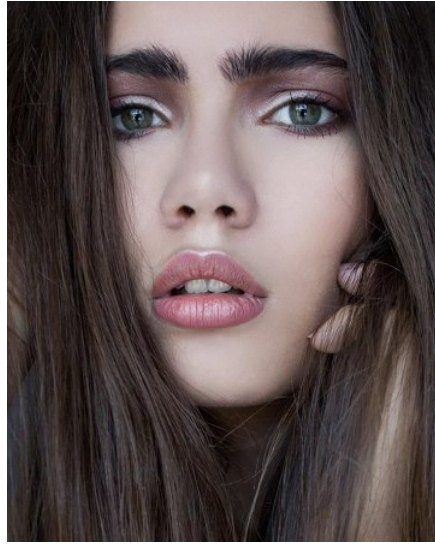

Morph

Morph Management, 36 Jangmun-ro Yongsan-gu Seoul Korea ZIP 04393 | Phone: +82 2 797 7200

ANA ELENA BALOSU

Height 176/5'9.5 Bust 81/32 Waist 58/23 Hips 85/33.5 Hair Brown Eyes Hazel