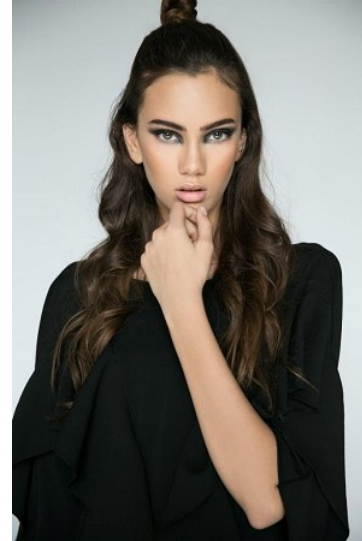

## ANA ELENA BALOSU

Height 176/5'9.5 Bust 81/32 Waist 58/23 Hips 85/33.5 Hair Brown Eyes Hazel