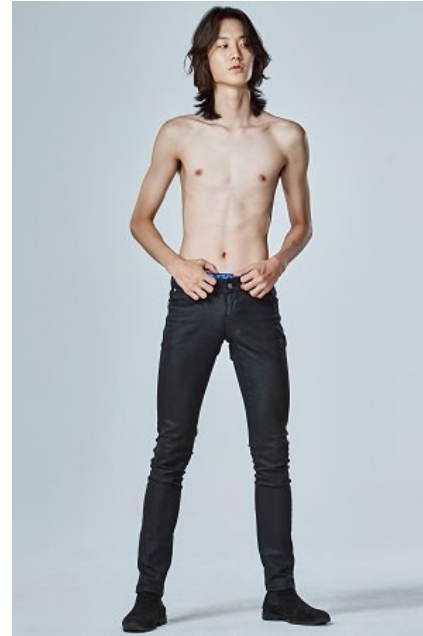

Morph

Morph Management, 36 Jangmun-ro Yongsan-gu Seoul Korea ZIP 04393 | Phone: +82 2 797 7200

Son Ho Hyun

Height 187/6'1.5" Chest 81/32" Waist 69/27" Collar 33/13"
Shoe 265mm Hair Black Eyes Black