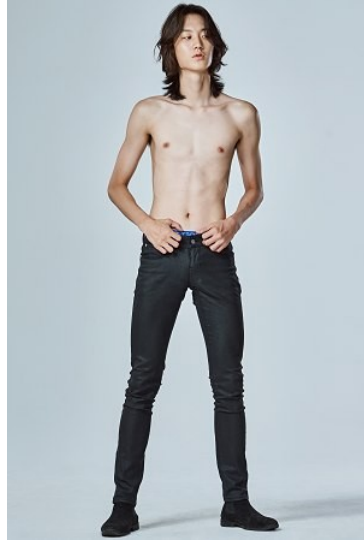

Morph

Morph Management, 36 Jangmun-ro Yongsan-gu Seoul Korea ZIP 04393 | Phone: +82 2 797 7200

SON HO HYUN

Height 187/6'1.5" Chest 81/32" Waist 69/27" Collar 33/13" Shoe 265mm Hair Black Eyes Black