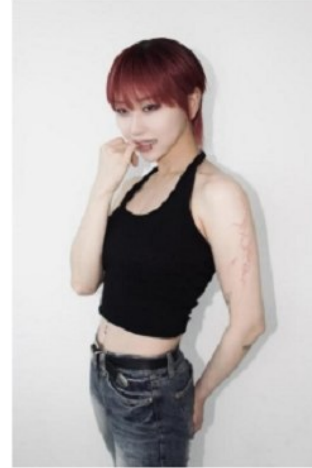

Morph

Morph Management, 36 Jangmun-ro Yongsan-gu Seoul Korea ZIP 04393 | Phone: +82 2 797 7200

Morph

Morph Management, 36 Jangmun-ro Yongsan-gu Seoul Korea ZIP 04393 | Phone: +82 2 797 7200

Jo Yu Jin (@u.xxj)

Height 171/57.5" Bust 84/33" C Waist 62/24.5" Hips 90/35.5" Shoe 240mm
Hair Blonde Eyes Brown Born in 1998

MORPH COMPCARD UPDATE WOMEN

Born in 1900