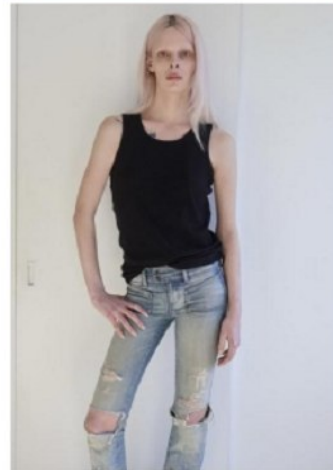

Hwang Jae Hee (@wxogml)

Height 177/5'9.5" Bust 77/30.5" A Waist 58/23" Hips 86/34" Shoe 260mm
Hair Blonde Eyes Brown Born in 2005

MORPH COMPCARD UPDATE WOMEN

Born in 1900

Morph

Morph Management, 36 Jangmun-ro Yongsan-gu Seoul Korea ZIP 04393 | Phone: +82 2 797 7200