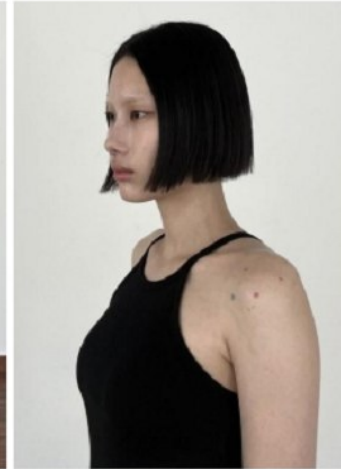

Morph

Morph Management, 36 Jangmun-ro Yongsan-gu Seoul Korea ZIP 04393 | Phone: +82 2 797 7200

Morph

Morph Management, 36 Jangmun-ro Yongsan-gu Seoul Korea ZIP 04393 | Phone: +82 2 797 7200

Park Ji Yeon (@hey chill__)

Height 173/5'8" Bust 83/32.5" Waist 61/24" Hips 87/34.5" Shoe 245mm

Hair Black Eyes Black Born in 1998

MORPH COMPCARD UPDATE WOMEN

Born in 1900