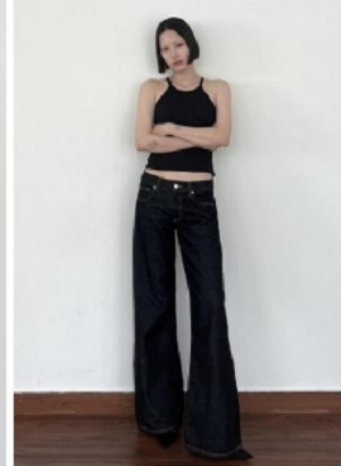

Morph

Morph Management, 36 Jangmun-ro Yongsan-gu Seoul Korea ZIP 04393 | Phone: +82 2 797 7200

Morph

Morph Management, 36 Jangmun-ro Yongsan-gu Seoul Korea ZIP 04393 | Phone: +82 2 797 7200

Park Ji Yeon (@hey chill__)

Height 173/5'8" Bust 83/32.5" Waist 61/24" Hips 87/34.5" Shoe 245mm

Hair Black Eyes Black Born in 1998

MORPH COMPCARD UPDATE WOMEN

Born in 1900