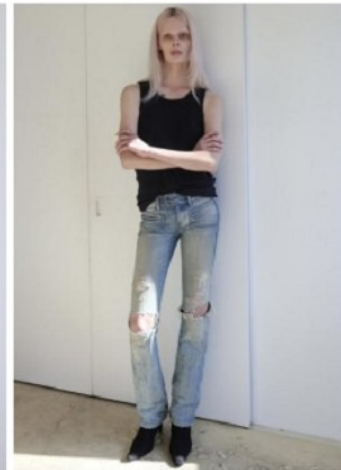

Hwang Jae Hee (@wxogml)

Height 177/5'9.5" Bust 77/30.5" A Waist 58/23" Hips 86/34" Shoe 260mm
Hair Blonde Eyes Brown Born in 2005

MORPH COMPCARD UPDATE WOMEN

Born in 1900

Morph

Morph Management, 36 Jangmun-ro Yongsan-gu Seoul Korea ZIP 04393 | Phone: +82 2 797 7200