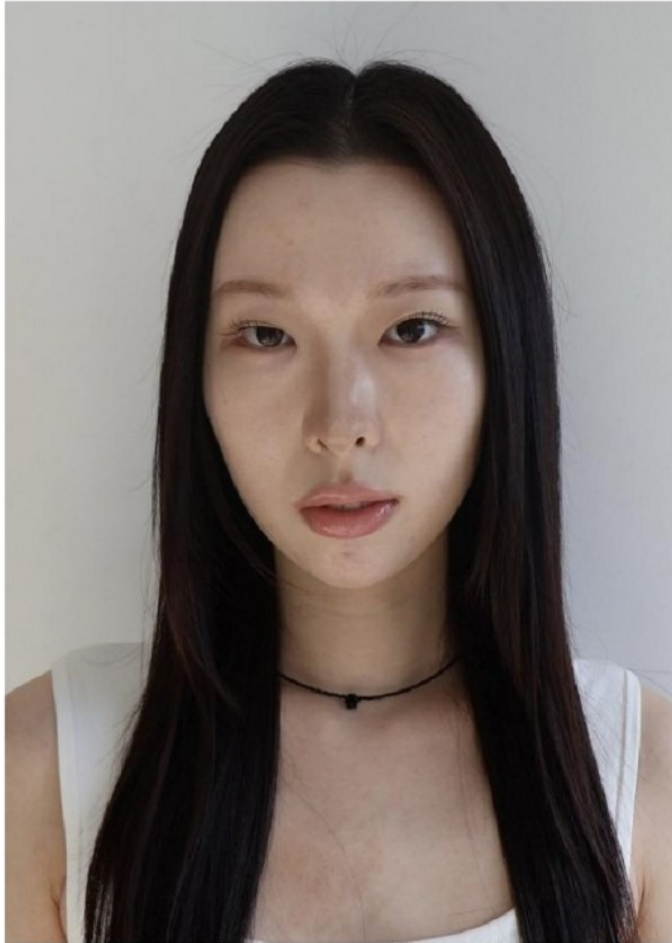

Park Jo Eun (@i.m__good_)

Height 180/5'11" Bust 81/32" A Waist 61/24" Hips 90/35.5" Shoe 250mm

Hair Black Eyes Brown Born in 2002

MORPH COMPCARD UPDATE WOMEN

Born in 1900

Morph

Morph Management, 36 Jangmun-ro Yongsan-gu Seoul Korea ZIP 04393 | Phone: +82 2 797 7200