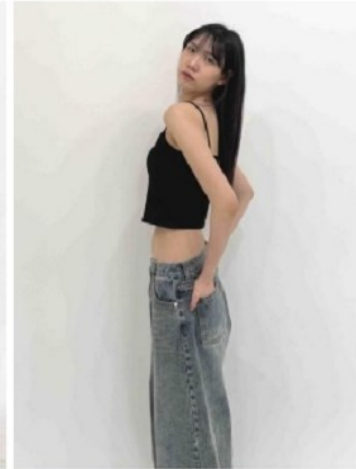

Morph

Morph Management, 36 Jangmun-ro Yongsan-gu Seoul Korea ZIP 04393 | Phone: +82 2 797 7200

Morph

Morph Management, 36 Jangmun-ro Yongsan-gu Seoul Korea ZIP 04393 | Phone: +82 2 797 7200

Kang Si Hyeon (@nuyhisgnak)

Height 178/5'10" Bust 77/30.5" A Waist 55/21.5" Hips 84/33" Shoe 245mm

Hair Black Eyes Black Born in 2005

MORPH COMPCARD UPDATE WOMEN

Born in 1900