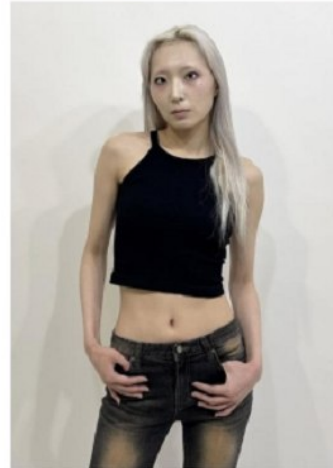

Morph

Morph Management, 36 Jangmun-ro Yongsan-gu Seoul Korea ZIP 04393 | Phone: +82 2 797 7200

Morph

Morph Management, 36 Jangmun-ro Yongsan-gu Seoul Korea ZIP 04393 | Phone: +82 2 797 7200

Lee Dong Eun (@lxxodd_)

Height 177/5'9.5" Bust 80/31.5" A Waist 61/24" Hips 90/35.5" Shoe 250mm

Hair Blonde Eyes Black Born in 2004

MORPH COMPCARD UPDATE WOMEN

Born in 1900