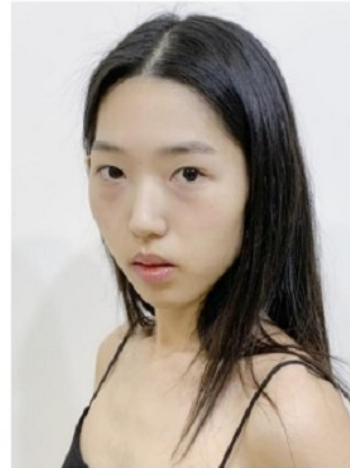

Jung Ye Yeong (@moah_yy)

Height 172/5'7.5" Bust 85/33.5" B/C Waist 62/24.5" Hips 90/35.5" Shoe 250mm

Hair Black Eyes Black Born in 2001

MORPH COMPCARD UPDATE WOMEN

Born in 1900

Morph

Morph Management, 36 Jangmun-ro Yongsan-gu Seoul Korea ZIP 04393 | Phone: +82 2 797 7200