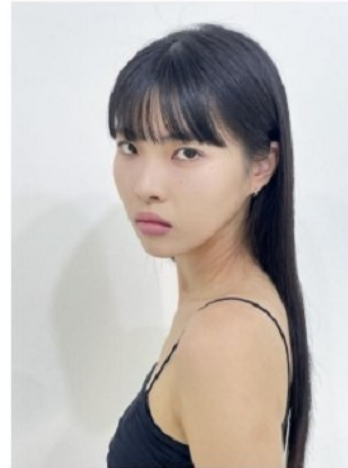

Morph

Morph Management, 36 Jangmun-ro Yongsan-gu Seoul Korea ZIP 04393 | Phone: +82 2 797 7200

Morph

Morph Management, 36 Jangmun-ro Yongsan-gu Seoul Korea ZIP 04393 | Phone: +82 2 797 7200

Yoo So Hyeon (@upeepboo)

Height 173/5'8" Bust 79/31" A Waist 60/23.5" Hips 89/35" Shoe 240mm

Hair Black Eyes Brown Born in 2001

MORPH COMPCARD UPDATE WOMEN

Born in 1900