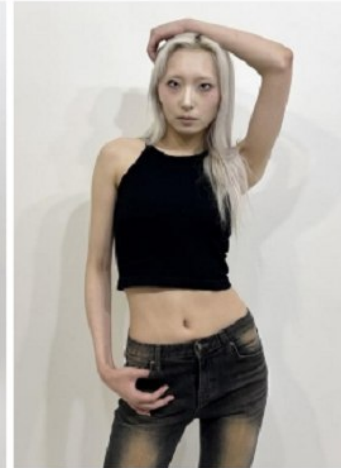

Morph

Morph Management, 36 Jangmun-ro Yongsan-gu Seoul Korea ZIP 04393 | Phone: +82 2 797 7200

Morph

Morph Management, 36 Jangmun-ro Yongsan-gu Seoul Korea ZIP 04393 | Phone: +82 2 797 7200

Lee Dong Eun (@lxxodd_)

Height 177/5'9.5" Bust 80/31.5" A Waist 61/24" Hips 90/35.5" Shoe 250mm

Hair Blonde Eyes Black Born in 2004

MORPH COMPCARD UPDATE WOMEN

Born in 1900