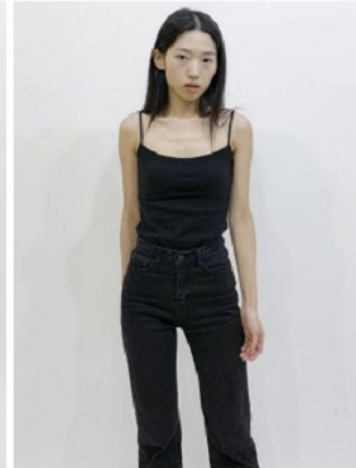

Jung Ye Yeong (@moah_yy)

Height 172/5'7.5" Bust 85/33.5" B/C Waist 62/24.5" Hips 90/35.5" Shoe 250mm

Hair Black Eyes Black Born in 2001

MORPH COMPCARD UPDATE WOMEN

Born in 1900

Morph

Morph Management, 36 Jangmun-ro Yongsan-gu Seoul Korea ZIP 04393 | Phone: +82 2 797 7200