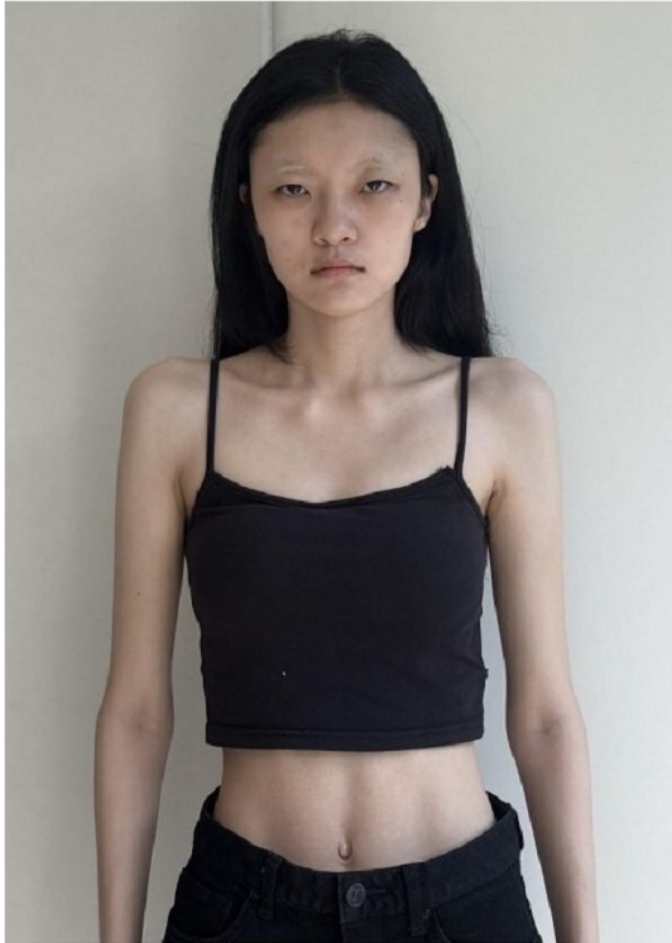

Park So Yeon (@park_xxo)

Height 181/5'11.5" Bust 71/28" A Waist 56/22" Hips 89/35" Shoe 250mm

Hair Dark Brown Eyes Brown Born in 2003

MORPH COMPCARD UPDATE WOMEN

Born in 1900

Morph

Morph Management, 36 Jangmun-ro Yongsan-gu Seoul Korea ZIP 04393 | Phone: +82 2 797 7200