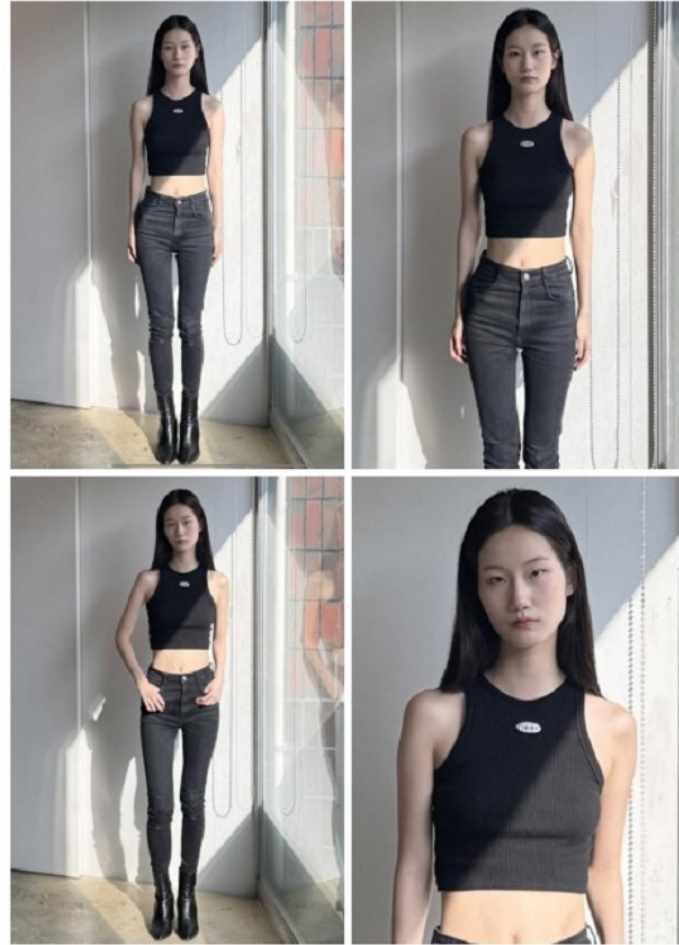

Choi Yun Suh (@ch00ice)

Height 180/5'11" Bust 79/31" A Waist 59/23" Hips 91/36" Shoe 245mm
Hair Brown Eyes Black Born in 2006

MORPH COMPCARD UPDATE WOMEN

Born in 1900

Morph

Morph Management, 36 Jangmun-ro Yongsan-gu Seoul Korea ZIP 04393 | Phone: +82 2 797 7200