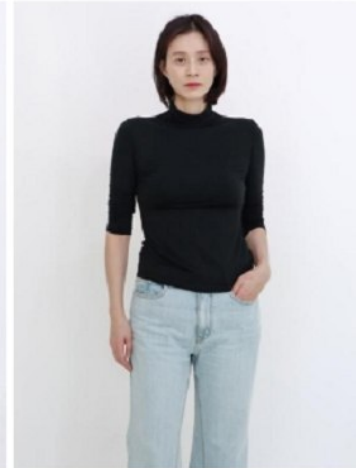

Morph

Morph Management, 36 Jangmun-ro Yongsan-gu Seoul Korea ZIP 04393 | Phone: +82 2 797 7200

Morph

Morph Management, 36 Jangmun-ro Yongsan-gu Seoul Korea ZIP 04393 | Phone: +82 2 797 7200

Cho Ha Yan (@whiteci.cho)

Height 175/5'9" Bust 86/34" A Waist 71/28" Hips 86/34" Shoe 250mm

Hair Dark Brown Eyes Brown Born in 1978

MORPH COMPCARD UPDATE WOMEN

Born in 1900