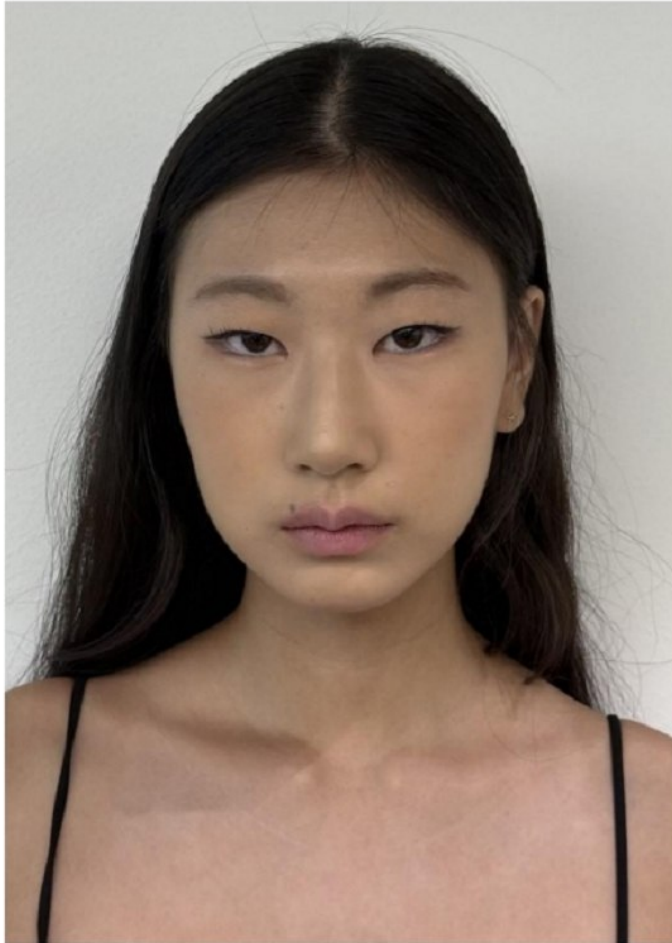

Morph

Morph Management, 36 Jangmun-ro Yongsan-gu Seoul Korea ZIP 04393 | Phone: +82 2 797 7200

Morph

Morph Management, 36 Jangmun-ro Yongsan-gu Seoul Korea ZIP 04393 | Phone: +82 2 797 7200

Ham Chae Yoon (@n00y_eahc.mah.4211)

Height 173/5'8" Bust 74/29" A Waist 58/23" Hips 85/33.5" Shoe 245mm

Hair Black Eyes Black Born in 2009

MORPH COMPCARD UPDATE WOMEN

Born in 1900