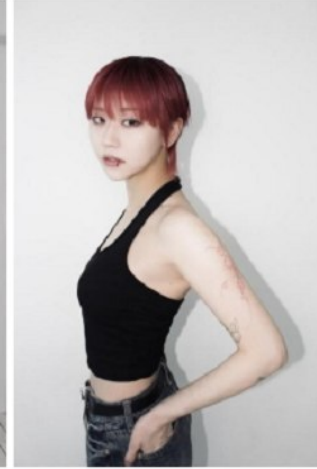

Morph

Morph Management, 36 Jangmun-ro Yongsan-gu Seoul Korea ZIP 04393 | Phone: +82 2 797 7200

Morph

Morph Management, 36 Jangmun-ro Yongsan-gu Seoul Korea ZIP 04393 | Phone: +82 2 797 7200

Jo Yu Jin (@u.xxj)

Height 171/57.5" Bust 84/33" C Waist 62/24.5" Hips 90/35.5" Shoe 240mm
Hair Blonde Eyes Brown Born in 1998

MORPH COMPCARD UPDATE WOMEN

Born in 1900