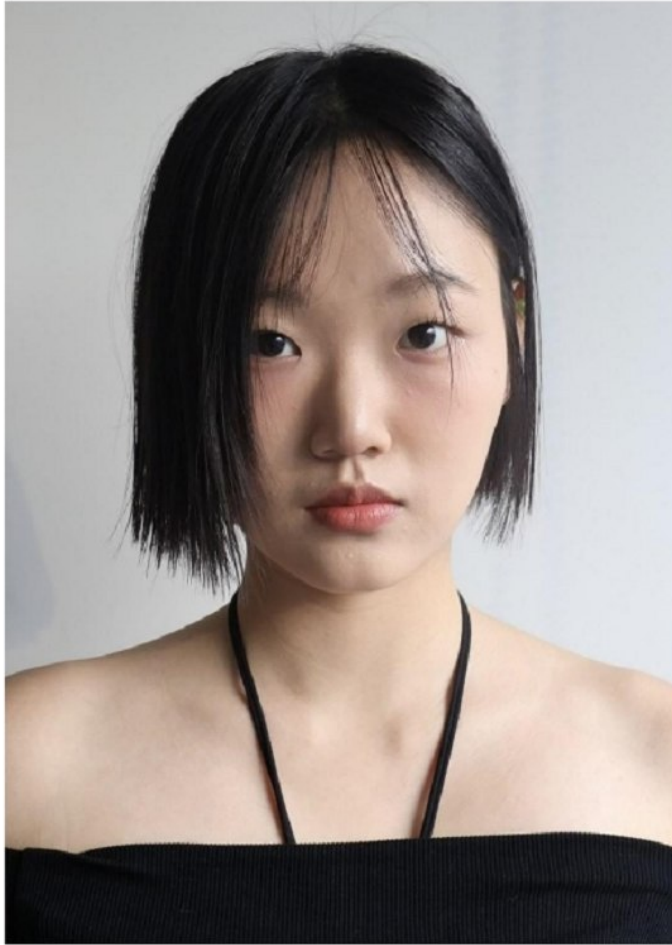

Morph

Morph Management, 36 Jangmun-ro Yongsan-gu Seoul Korea ZIP 04393 | Phone: +82 2 797 7200

Morph

Morph Management, 36 Jangmun-ro Yongsan-gu Seoul Korea ZIP 04393 | Phone: +82 2 797 7200

Yun Hye In (@hyeiiny)

Height 175/5'9" Bust 85/33.5" A Waist 63/25" Hips 85/33.5" Shoe 250mm

Hair Black Eyes Black Born in 2006

MORPH COMPCARD UPDATE WOMEN

Born in 1900