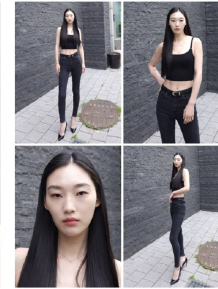

Park Chan Won