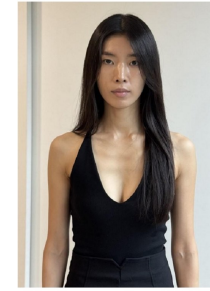

Morph

Morph Management, 36 Jangmun-ro Yongsan-gu Seoul Korea ZIP 04393 | Phone: +82 2 797 7200

Morph

MORPH COMPCARD UPDATE WOMEN

Born in 1900