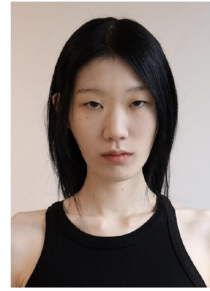

Morph

Morph Management, 36 Jangmun-ro Yongsan-gu Seoul Korea ZIP 04393 | Phone: +82 2 797 7200

Morph

MORPH COMPCARD UPDATE WOMEN

Born in 1900