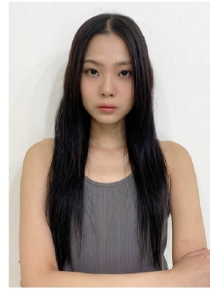

Morph

Morph Management, 36 Jangmun-ro Yongsan-gu Seoul Korea ZIP 04393 | Phone: +82 2 797 7200

Morph

MORPH COMPCARD UPDATE WOMEN

Born in 1900