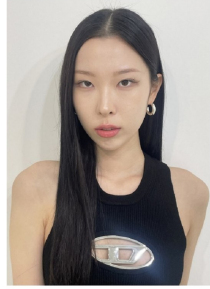

Morph

Morph Management, 36 Jangmun-ro Yongsan-gu Seoul Korea ZIP 04393 | Phone: +82 2 797 7200

Morph

MORPH COMPCARD UPDATE WOMEN

Born in 1900