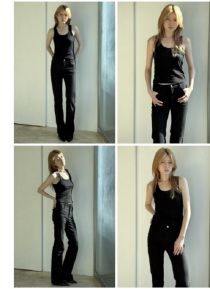

Jeong Daun (@jdw000919)

MORPH COMPCARD UPDATE WOMEN

Born in 1900