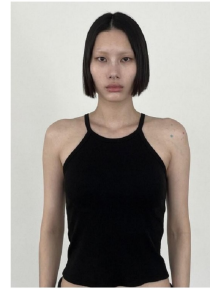

Morph

Morph Management, 36 Jangmun-ro Yongsan-gu Seoul Korea ZIP 04393 | Phone: +82 2 797 7200

Morph

MORPH COMPCARD UPDATE WOMEN

Born in 1900