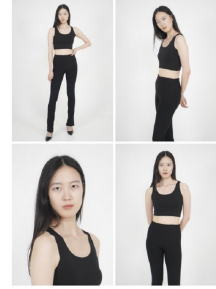

Park Jeong Yeon (@_jin_727)