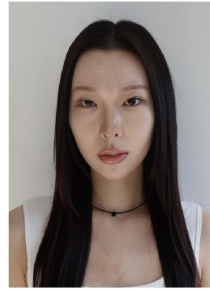

Morph

Morph Management, 36 Jangmun-ro Yongsan-gu Seoul Korea ZIP 04393 | Phone: +82 2 797 7200

Morph

MORPH COMPCARD UPDATE WOMEN

Born in 1900