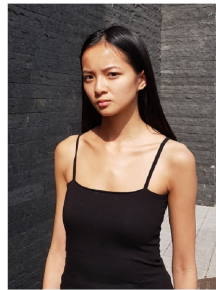

Morph

Morph Management, 36 Jangmun-ro Yongsan-gu Seoul Korea ZIP 04393 | Phone: +82 2 797 7200

Morph

MORPH COMPCARD UPDATE WOMEN

Born in 1900