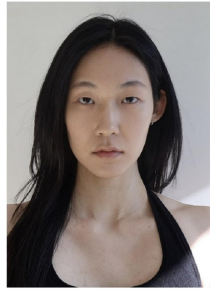

Morph

Morph Management, 36 Jangmun-ro Yongsan-gu Seoul Korea ZIP 04393 | Phone: +82 2 797 7200

Morph

MORPH COMPCARD UPDATE WOMEN

Born in 1900