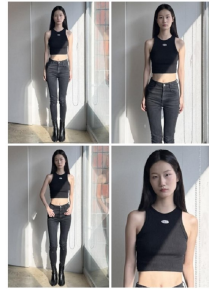

Jang Boknam (@j0061_12)