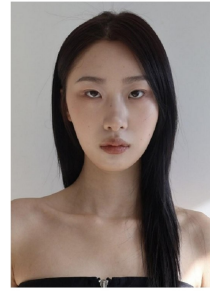

Morph

Morph Management, 36 Jangmun-ro Yongsan-gu Seoul Korea ZIP 04393 | Phone: +82 2 797 7200

Morph

MORPH COMPCARD UPDATE WOMEN

Born in 1900