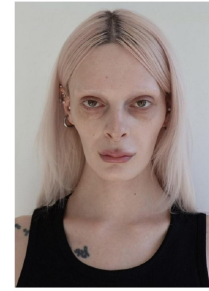

Morph

Morph Management, 36 Jangmun-ro Yongsan-gu Seoul Korea ZIP 04393 | Phone: +82 2 797 7200

Morph

MORPH COMPCARD UPDATE WOMEN

Born in 1900