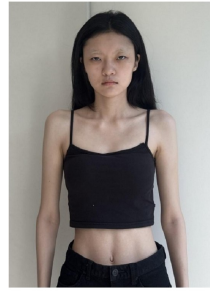

Morph

Morph Management, 36 Jangmun-ro Yongsan-gu Seoul Korea ZIP 04393 | Phone: +82 2 797 7200

Morph

MORPH COMPCARD UPDATE WOMEN

Born in 1900