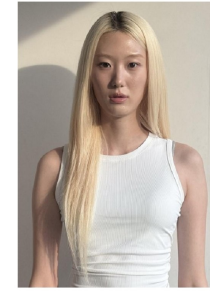

Morph

Morph Management, 36 Jangmun-ro Yongsan-gu Seoul Korea ZIP 04393 | Phone: +82 2 797 7200

Morph

MORPH COMPCARD UPDATE WOMEN

Born in 1900