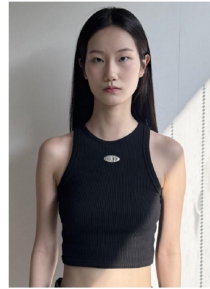

Morph

Morph Management, 36 Jangmun-ro Yongsan-gu Seoul Korea ZIP 04393 | Phone: +82 2 797 7200

Morph

MORPH COMPCARD UPDATE WOMEN

Born in 1900