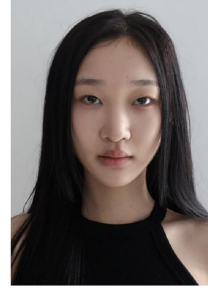

Morph

Morph Management, 36 Jangmun-ro Yongsan-gu Seoul Korea ZIP 04393 | Phone: +82 2 797 7200

Morph

MORPH COMPCARD UPDATE WOMEN

Born in 1900