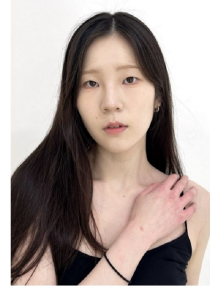

Morph

Morph Management, 36 Jangmun-ro Yongsan-gu Seoul Korea ZIP 04393 | Phone: +82 2 797 7200

Morph

MORPH COMPCARD UPDATE WOMEN

Born in 1900