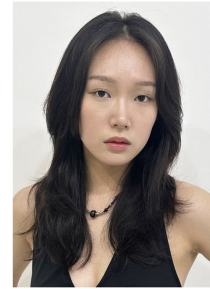

Morph

Morph Management, 36 Jangmun-ro Yongsan-gu Seoul Korea ZIP 04393 | Phone: +82 2 797 7200

Morph

MORPH COMPCARD UPDATE WOMEN

Born in 1900