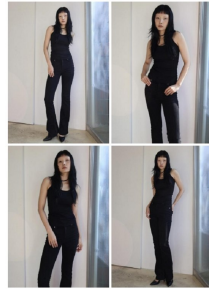

Morph

Morph Management, 36 Jangmun-ro Yongsan-gu Seoul Korea ZIP 04393 | Phone: +82 2 797 7200

Morph

MORPH COMPCARD UPDATE WOMEN

Born in 1900