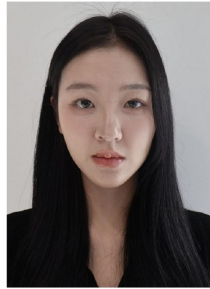

Morph

Morph Management, 36 Jangmun-ro Yongsan-gu Seoul Korea ZIP 04393 | Phone: +82 2 797 7200

Morph

MORPH COMPCARD UPDATE WOMEN

Born in 1900