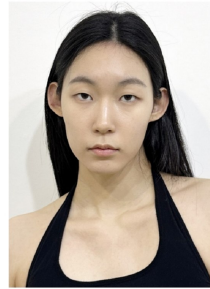

Morph

Morph Management, 36 Jangmun-ro Yongsan-gu Seoul Korea ZIP 04393 | Phone: +82 2 797 7200

Morph

MORPH COMPCARD UPDATE WOMEN

Born in 1900