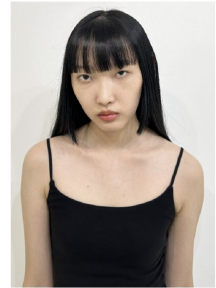

Morph

Morph Management, 36 Jangmun-ro Yongsan-gu Seoul Korea ZIP 04393 | Phone: +82 2 797 7200

Morph

MORPH COMPCARD UPDATE WOMEN

Born in 1900