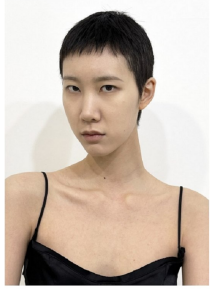

Morph

Morph Management, 36 Jangmun-ro Yongsan-gu Seoul Korea ZIP 04393 | Phone: +82 2 797 7200

Morph