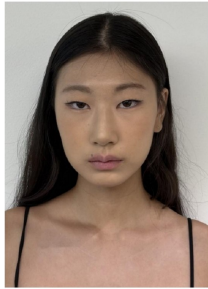

Morph

Morph Management, 36 Jangmun-ro Yongsan-gu Seoul Korea ZIP 04393 | Phone: +82 2 797 7200

Morph

MORPH COMPCARD UPDATE WOMEN

Born in 1900