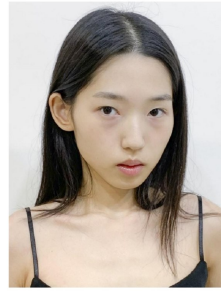

Morph

Morph Management, 36 Jangmun-ro Yongsan-gu Seoul Korea ZIP 04393 | Phone: +82 2 797 7200

Morph

MORPH COMPCARD UPDATE WOMEN

Born in 1900