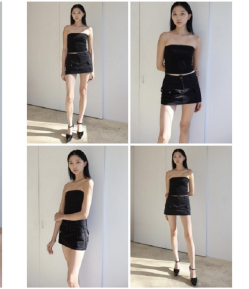

Bae Jin Ha (@zzinbae)

MORPH COMPCARD UPDATE WOMEN

Born in 1900