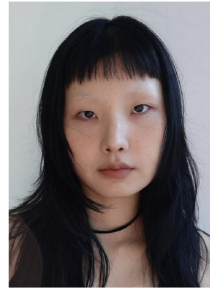

Morph

Morph Management, 36 Jangmun-ro Yongsan-gu Seoul Korea ZIP 04393 | Phone: +82 2 797 7200

Morph

MORPH COMPCARD UPDATE WOMEN

Born in 1900