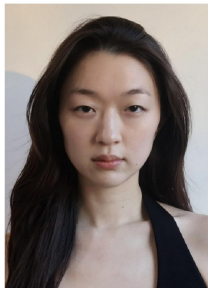

Morph

Morph Management, 36 Jangmun-ro Yongsan-gu Seoul Korea ZIP 04393 | Phone: +82 2 797 7200

FEMALE MODELS

Morph

MORPH COMPCARD UPDATE WOMEN

Born in 1900