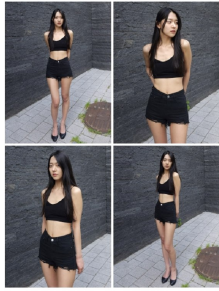

Morph

Morph Management, 36 Jangmun-ro Yongsan-gu Seoul Korea ZIP 04393 | Phone: +82 2 797 7200

Morph

MORPH COMPCARD UPDATE WOMEN

Born in 1900