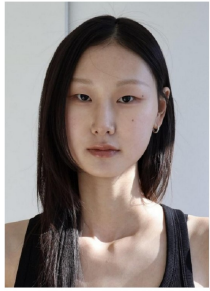

Morph

Morph Management, 36 Jangmun-ro Yongsan-gu Seoul Korea ZIP 04393 | Phone: +82 2 797 7200

Morph