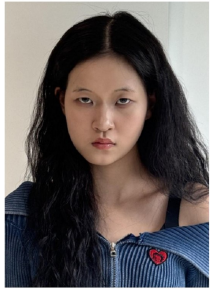

Morph

Morph Management, 36 Jangmun-ro Yongsan-gu Seoul Korea ZIP 04393 | Phone: +82 2 797 7200

Morph

MORPH COMPCARD UPDATE WOMEN

Born in 1900