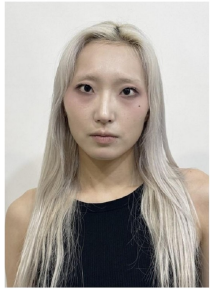

Morph

Morph Management, 36 Jangmun-ro Yongsan-gu Seoul Korea ZIP 04393 | Phone: +82 2 797 7200

Morph

MORPH COMPCARD UPDATE WOMEN

Born in 1900