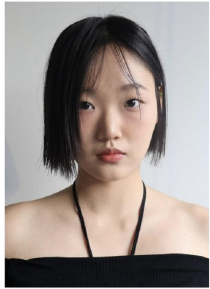

Morph

Morph Management, 36 Jangmun-ro Yongsan-gu Seoul Korea ZIP 04393 | Phone: +82 2 797 7200

Morph

MORPH COMPCARD UPDATE WOMEN

Born in 1900