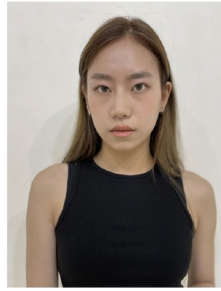

Morph

Morph Management, 36 Jangmun-ro Yongsan-gu Seoul Korea ZIP 04393 | Phone: +82 2 797 7200

Morph

MORPH COMPCARD UPDATE WOMEN

Born in 1900