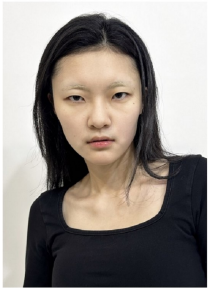

Joe Young In