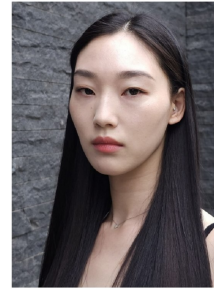

Morph

Morph Management, 36 Jangmun-ro Yongsan-gu Seoul Korea ZIP 04393 | Phone: +82 2 797 7200

FEMALE MODELS

Aka