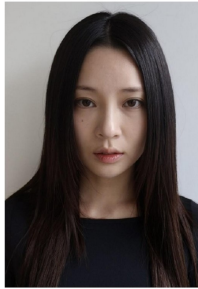

Morph

Morph Management, 36 Jangmun-ro Yongsan-gu Seoul Korea ZIP 04393 | Phone: +82 2 797 7200

Morph

MORPH COMPCARD UPDATE WOMEN

Born in 1900