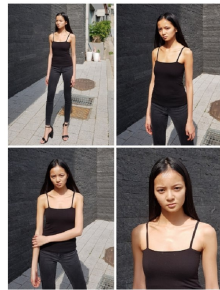

Morph

Morph Management, 36 Jangmun-ro Yongsan-gu Seoul Korea ZIP 04393 | Phone: +82 2 797 7200

Morph

MORPH COMPCARD UPDATE WOMEN

Born in 1900