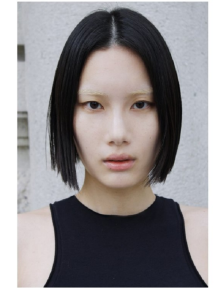

Morph

Morph Management, 36 Jangmun-ro Yongsan-gu Seoul Korea ZIP 04393 | Phone: +82 2 797 7200

Morph

MORPH COMPCARD UPDATE WOMEN

Born in 1900