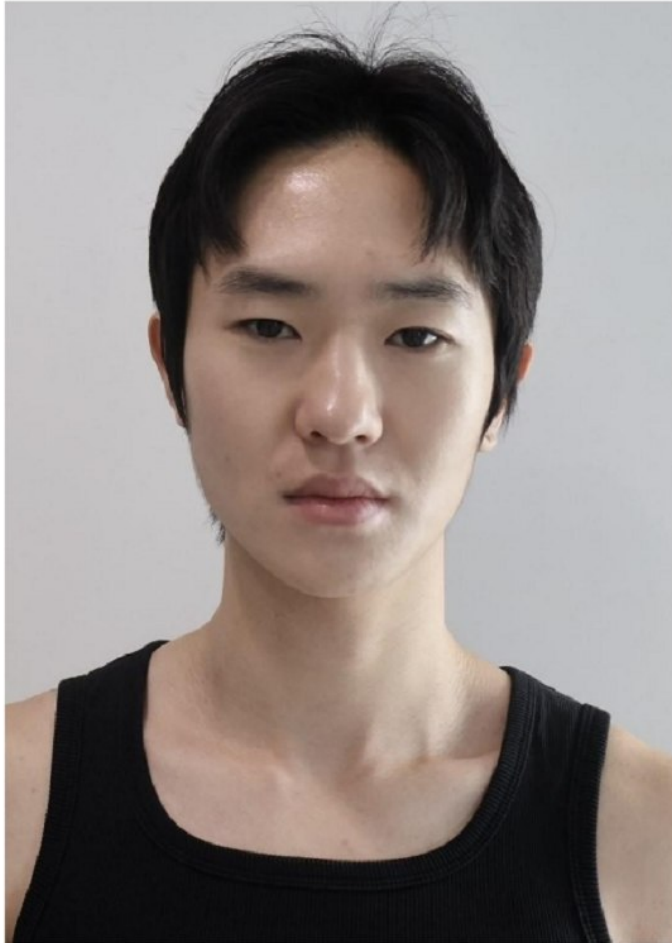

Joshua Kim (@zjxuxx_0)

Height 189/6'2.5" Chest 80/31.5" Waist 62/24.5" Hips 90/35.5" Shoe 275mm

Hair Black Eyes Black Born in 2005

MORPH COMPCARD UPDATE MEN

Born in 1900

Morph

Morph Management, 36 Jangmun-ro Yongsan-gu Seoul Korea ZIP 04393 | Phone: +82 2 797 7200