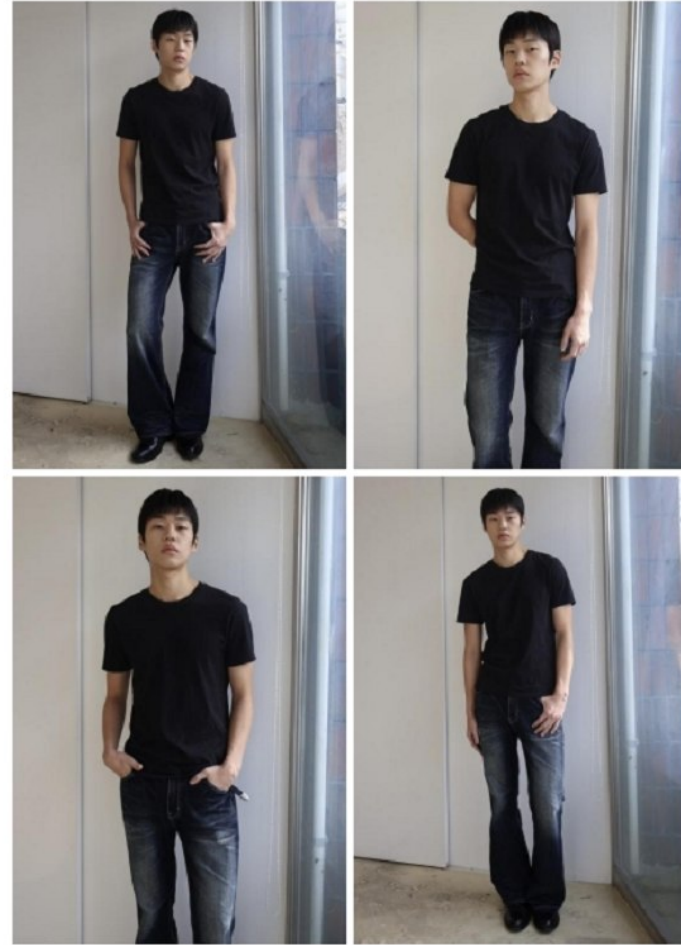

Morph

Morph Management, 36 Jangmun-ro Yongsan-gu Seoul Korea ZIP 04393 | Phone: +82 2 797 7200

Morph

Morph Management, 36 Jangmun-ro Yongsan-gu Seoul Korea ZIP 04393 | Phone: +82 2 797 7200

Im Seung Ho (@clo_ilo.l)

Height 184/6'0.5" Chest 86/34" Waist 69/27" Hips 95/37.5" Shoe 275mm

Hair Black Eyes Black Born in 2001

MORPH COMPCARD UPDATE MEN

Born in 1900