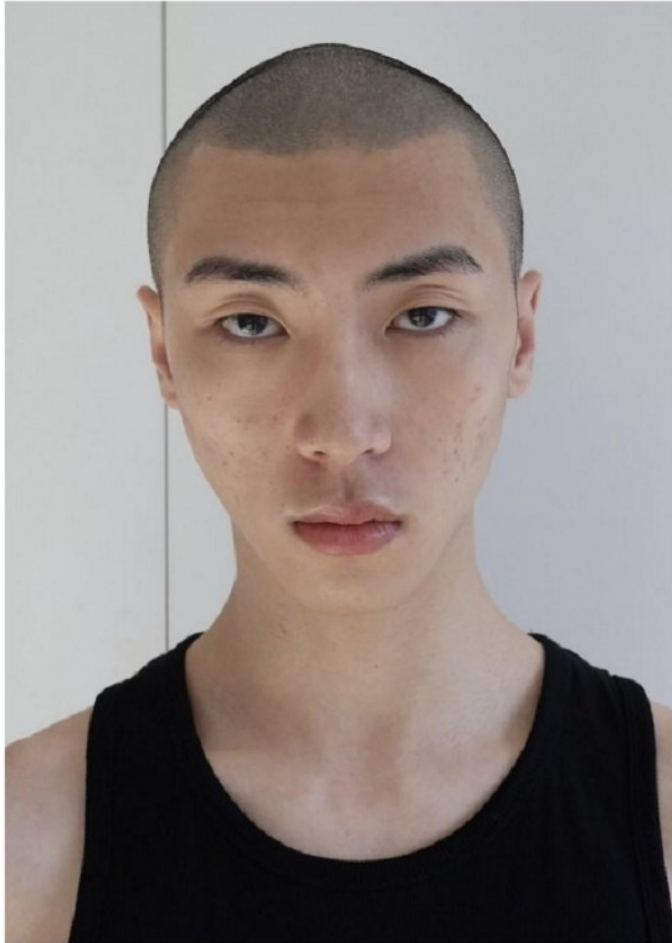

Lee Seong Ho (@sengho_08)

Height 193/6'4" Chest 89/35" Waist 69/27" Hips 89/35" Shoe 300mm

Hair Black Eyes Black Born in 2008

MORPH COMPCARD UPDATE MEN

Born in 1900

Morph

Morph Management, 36 Jangmun-ro Yongsan-gu Seoul Korea ZIP 04393 | Phone: +82 2 797 7200