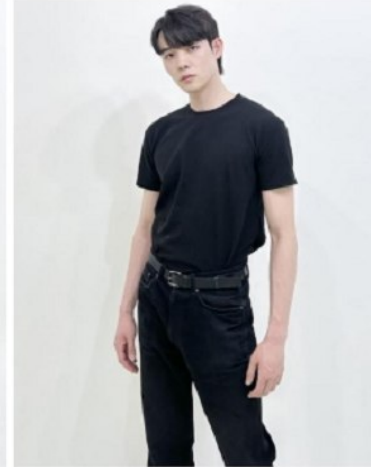

Morph

Morph Management, 36 Jangmun-ro Yongsan-gu Seoul Korea ZIP 04393 | Phone: +82 2 797 7200

Morph

Morph Management, 36 Jangmun-ro Yongsan-gu Seoul Korea ZIP 04393 | Phone: +82 2 797 7200

Lee Eun Su (@i_eunsu_5)

Height 188/6'2" Chest 90/35.5" Waist 66/26" Hips 87/34.5" Shoe 280mm

Hair Black Eyes Brown Born in 2000

MORPH COMPCARD UPDATE MEN

Born in 1900