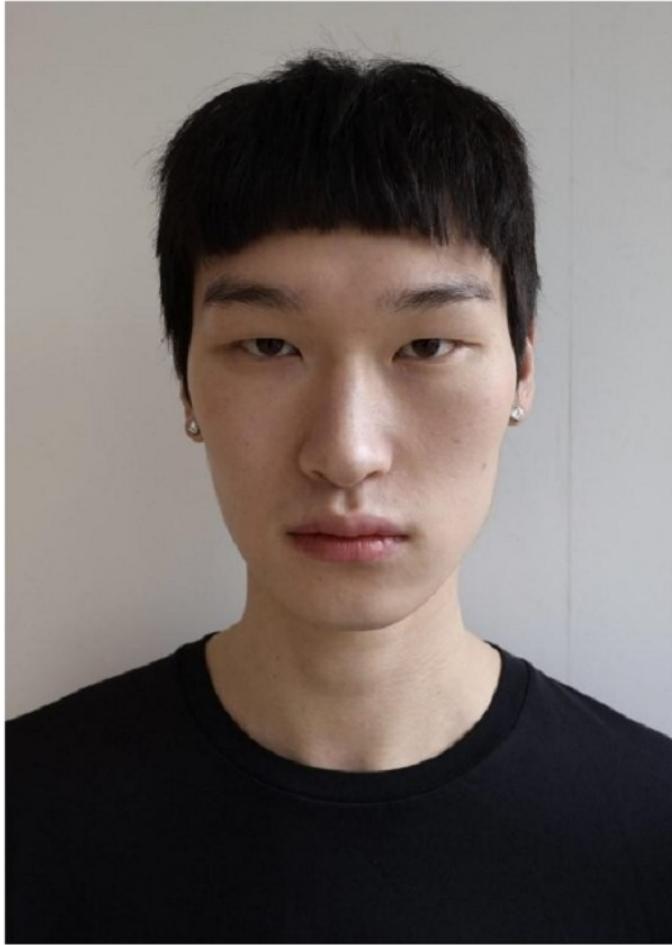

Morph

Morph Management, 36 Jangmun-ro Yongsan-gu Seoul Korea ZIP 04393 | Phone: +82 2 797 7200

Jeong Junho (@_xnkstyrokbuggy)

Height 187/6'1.5" Chest 82/32.5" Waist 65/25.5" Hips 90/35.5" Shoe 280mm

Hair Black Eyes Black Born in 2002