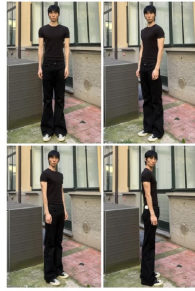

Park Min Kyun (@_minkun94)