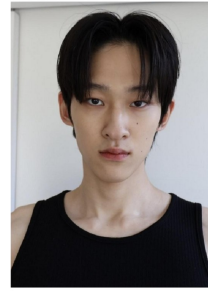

Morph

Morph Management, 36 Jangmun-ro Yongsan-gu Seoul Korea ZIP 04393 | Phone: +82 2 797 7200

Morph

MORPH COMPCARD UPDATE MEN

Born in 1900