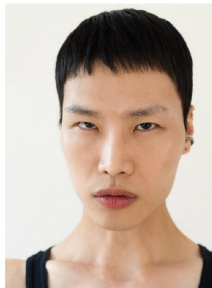

Morph

Morph Management, 36 Jangmun-ro Yongsan-gu Seoul Korea ZIP 04393 | Phone: +82 2 797 7200

Morph

MORPH COMPCARD UPDATE MEN

Born in 1900