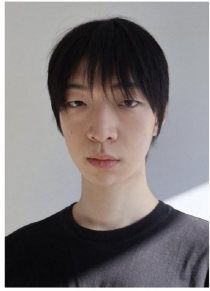

Morph

Morph Management, 36 Jangmun-ro Yongsan-gu Seoul Korea ZIP 04393 | Phone: +82 2 797 7200

Morph