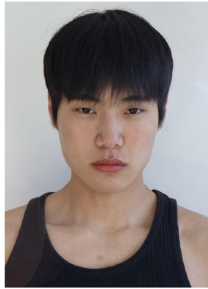

Morph

Morph Management, 36 Jangmun-ro Yongsan-gu Seoul Korea ZIP 04393 | Phone: +82 2 797 7200

Morph

MORPH COMPCARD UPDATE MEN

Born in 1900