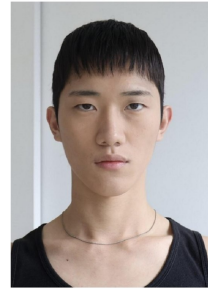

Morph

Morph Management, 36 Jangmun-ro Yongsan-gu Seoul Korea ZIP 04393 | Phone: +82 2 797 7200

Morph

MORPH COMPCARD UPDATE MEN

Born in 1900