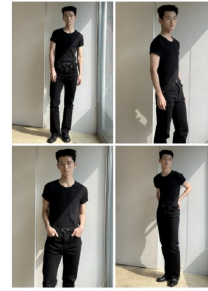

Morph

Morph Management, 36 Jangmun-ro Yongsan-gu Seoul Korea ZIP 04393 | Phone: +82 2 797 7200

Morph

MORPH COMPCARD UPDATE MEN

Born in 1900