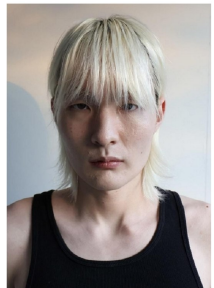

Morph

Morph Management, 36 Jangmun-ro Yongsan-gu Seoul Korea ZIP 04393 | Phone: +82 2 797 7200

Morph

MORPH COMPCARD UPDATE MEN

Born in 1900