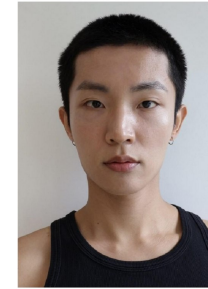

Morph

Morph Management, 36 Jangmun-ro Yongsan-gu Seoul Korea ZIP 04393 | Phone: +82 2 797 7200

Morph

MORPH COMPCARD UPDATE MEN

Born in 1900