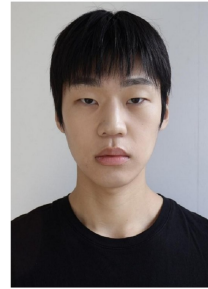

Morph

Morph Management, 36 Jangmun-ro Yongsan-gu Seoul Korea ZIP 04393 | Phone: +82 2 797 7200

Morph

MORPH COMPCARD UPDATE MEN

Born in 1900