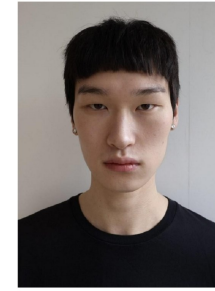

Morph

Morph Management, 36 Jangmun-ro Yongsan-gu Seoul Korea ZIP 04393 | Phone: +82 2 797 7200

Morph

MORPH COMPCARD UPDATE MEN

Born in 1900