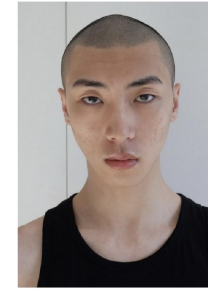

Morph

Morph Management, 36 Jangmun-ro Yongsan-gu Seoul Korea ZIP 04393 | Phone: +82 2 797 7200

Morph

MORPH COMPCARD UPDATE MEN

Born in 1900