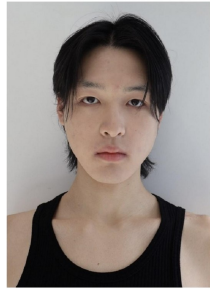

Morph

Morph Management, 36 Jangmun-ro Yongsan-gu Seoul Korea ZIP 04393 | Phone: +82 2 797 7200

Morph

MORPH COMPCARD UPDATE MEN

Born in 1900