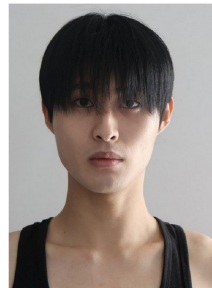

Morph

Morph Management, 36 Jangmun-ro Yongsan-gu Seoul Korea ZIP 04393 | Phone: +82 2 797 7200

Morph

MORPH COMPCARD UPDATE MEN

Born in 1900