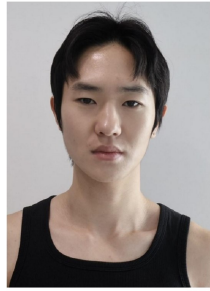

Morph

Morph Management, 36 Jangmun-ro Yongsan-gu Seoul Korea ZIP 04393 | Phone: +82 2 797 7200

Morph

MORPH COMPCARD UPDATE MEN

Born in 1900