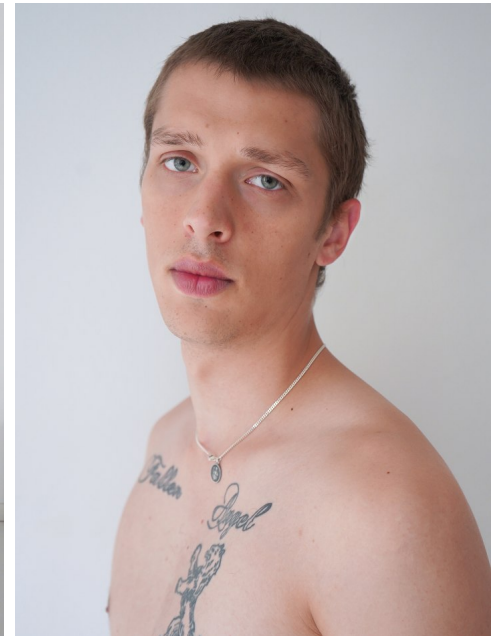

Morph

Morph Management, 36 Jangmun-ro Yongsan-gu Seoul Korea ZIP 04393 | Phone: +82 2 797 7200

Anton Taschowsky

Height 186/6'1.5" Chest 90/35.5" Waist 74/29" Hips 92/36"

Hair Blonde Eyes Blue/Green Born in 1900