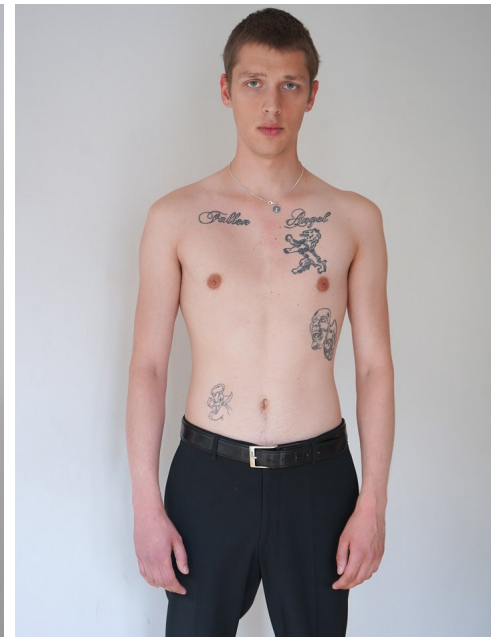

Morph

Morph Management, 36 Jangmun-ro Yongsan-gu Seoul Korea ZIP 04393 | Phone: +82 2 797 7200

Anton Taschowsky

Height 186/6'1.5" Chest 90/35.5" Waist 74/29" Hips 92/36"

Hair Blonde Eyes Blue/Green Born in 1900