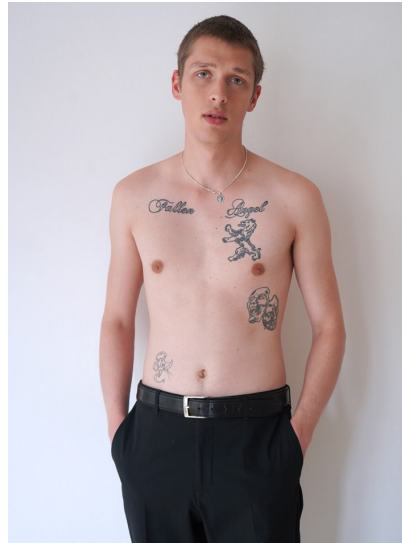

Morph

Morph Management, 36 Jangmun-ro Yongsan-gu Seoul Korea ZIP 04393 | Phone: +82 2 797 7200

ANTON TASCHOWSKY

Height 186/6'1.5" Chest 90/35.5" Waist 74/29" Hips 92/36" Hair Blonde Eyes Blue/Green Born in 1900