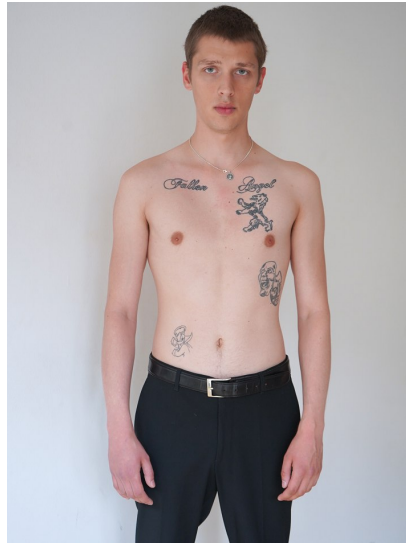

Morph

Morph Management, 36 Jangmun-ro Yongsan-gu Seoul Korea ZIP 04393 | Phone: +82 2 797 7200

ANTON TASCHOWSKY

Height 186/6'1.5" Chest 90/35.5" Waist 74/29" Hips 92/36" Hair Blonde Eyes Blue/Green Born in 1900