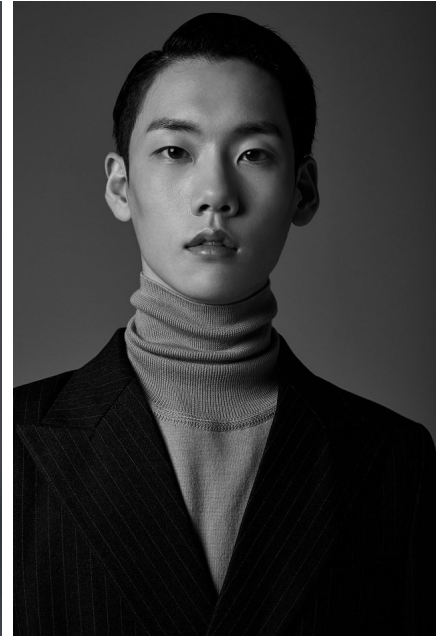

Morph

Morph Management, 36 Jangmun-ro Yongsan-gu Seoul Korea ZIP 04393 | Phone: +82 2 797 7200

Park Ji Yong (@jiyong0201)

Height 185/6'1" Chest 88/34.5" Waist 71/28" Hips 89/35" Shoe 265mm Hair Black
Eyes Black Born in 1998