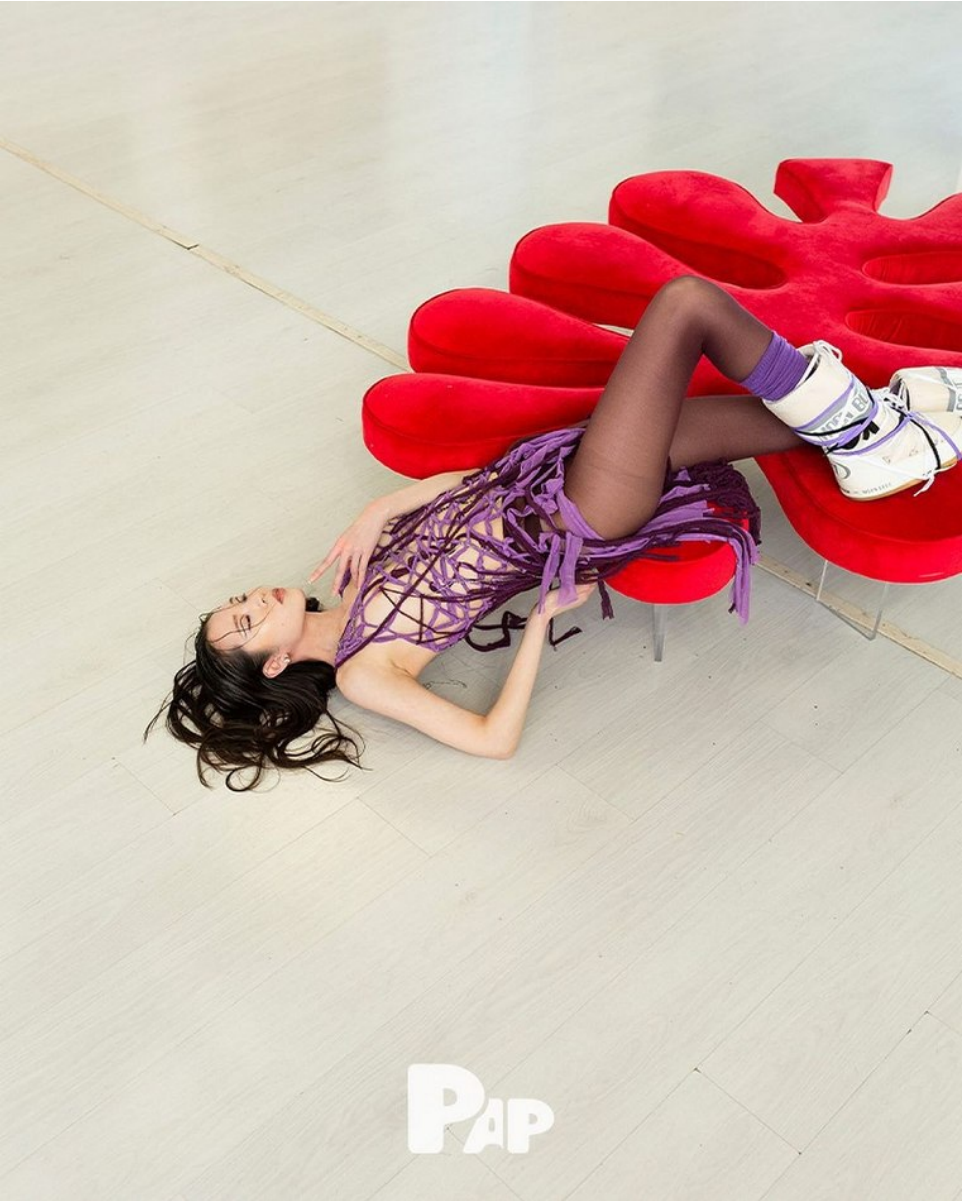

Morph

Morph Management, 36 Jangmun-ro Yongsan-gu Seoul Korea ZIP 04393 | Phone: +82 2 797 7200

HWANG YUN JI (@hwangjjuk2)

Height 177/5'9.5" Bust 83/32.5" B Waist 64/25" Hips 90/35.5" Shoe 255mm Hair Brown Eyes Brown Born in 2000