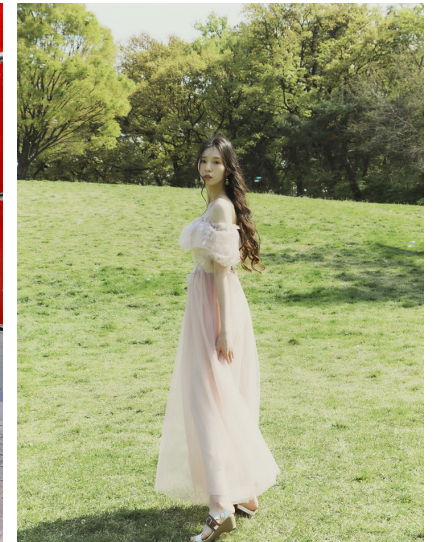

Morph

Morph Management, 36 Jangmun-ro Yongsan-gu Seoul Korea ZIP 04393 | Phone: +82 2 797 7200

HWANG YUN JI (@hwangjjuk2)

Height 177/5'9.5" Bust 83/32.5" B Waist 64/25" Hips 90/35.5" Shoe 255mm Hair Brown Eyes Brown Born in 2000