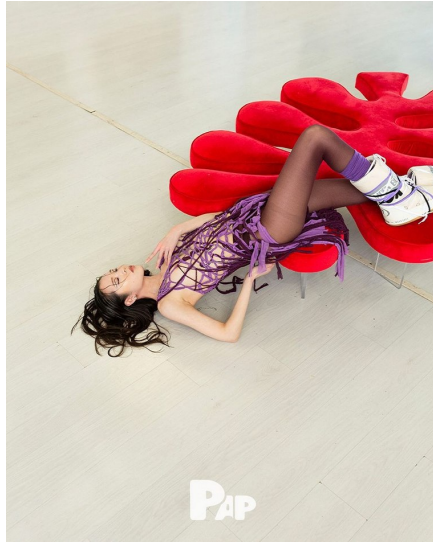

Morph

Morph Management, 36 Jangmun-ro Yongsan-gu Seoul Korea ZIP 04393 | Phone: +82 2 797 7200

HWANG YUN JI (@hwangjjuk2)

Height 177/5'9.5" Bust 83/32.5" B Waist 64/25" Hips 90/35.5" Shoe 255mm Hair Brown Eyes Brown Born in 2000