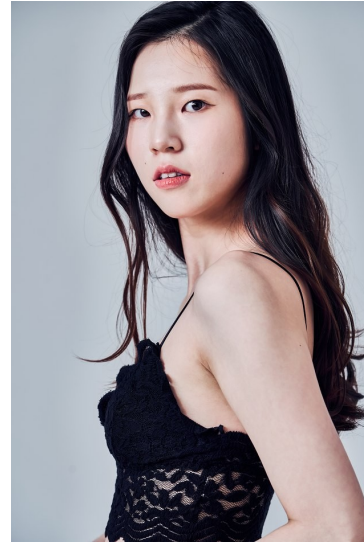

Morph

Morph Management, 36 Jangmun-ro Yongsan-gu Seoul Korea ZIP 04393 | Phone: +82 2 797 7200

HWANG YUN JI (@hwangjjuk2)

Height 177/5'9.5" Bust 83/32.5" B Waist 64/25" Hips 90/35.5" Shoe 255mm Hair Brown Eyes Brown Born in 2000