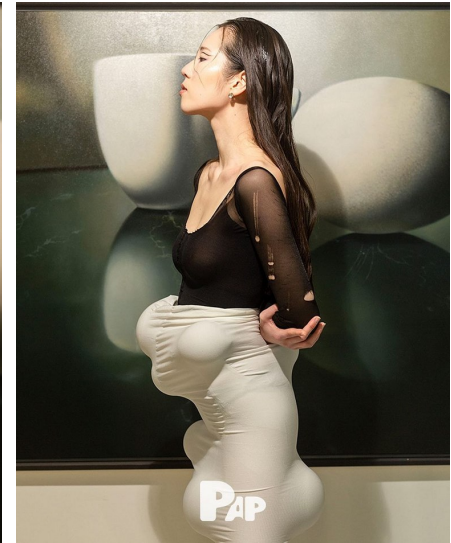

Morph

Morph Management, 36 Jangmun-ro Yongsan-gu Seoul Korea ZIP 04393 | Phone: +82 2 797 7200

HWANG YUN JI (@hwangjjuk2)

Height 177/5'9.5" Bust 83/32.5" B Waist 64/25" Hips 90/35.5" Shoe 255mm Hair Brown Eyes Brown Born in 2000