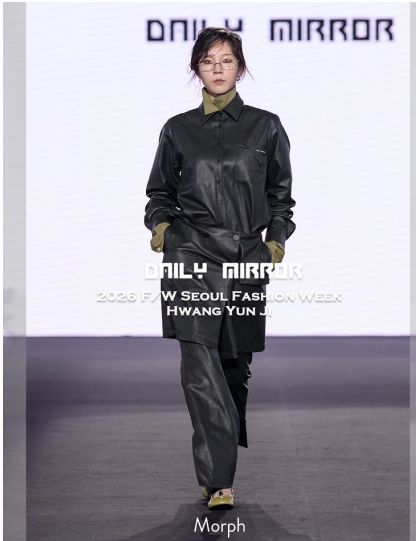

Morph

Morph Management, 36 Jangmun-ro Yongsan-gu Seoul Korea ZIP 04393 | Phone: +82 2 797 7200

HWANG YUN JI (@hwangjjuk2)

Height 177/5'9.5" Bust 83/32.5" B Waist 64/25" Hips 90/35.5" Shoe 255mm Hair Brown Eyes Brown Born in 2000