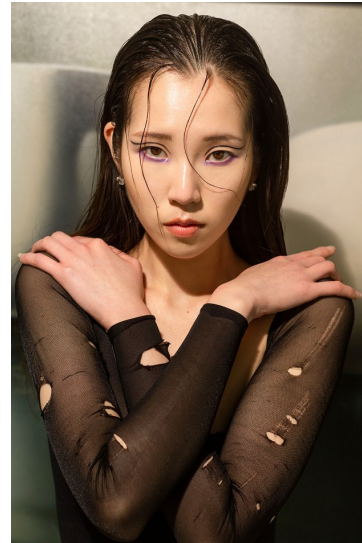

Morph

Morph Management, 36 Jangmun-ro Yongsan-gu Seoul Korea ZIP 04393 | Phone: +82 2 797 7200

HWANG YUN JI (@hwangjjuk2)

Height 177/5'9.5" Bust 83/32.5" B Waist 64/25" Hips 90/35.5" Shoe 255mm Hair Brown Eyes Brown Born in 2000