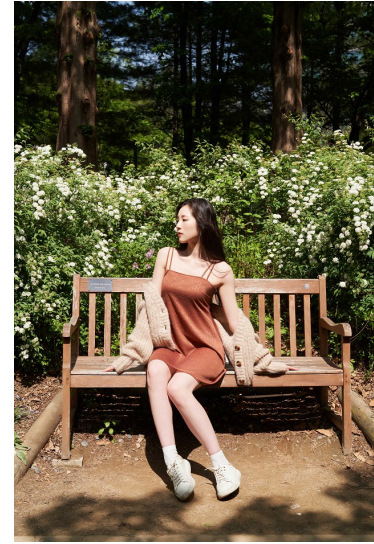

Morph

Morph Management, 36 Jangmun-ro Yongsan-gu Seoul Korea ZIP 04393 | Phone: +82 2 797 7200

HWANG YUN JI (@hwangjjuk2)

Height 177/5'9.5" Bust 83/32.5" B Waist 64/25" Hips 90/35.5" Shoe 255mm Hair Brown Eyes Brown Born in 2000