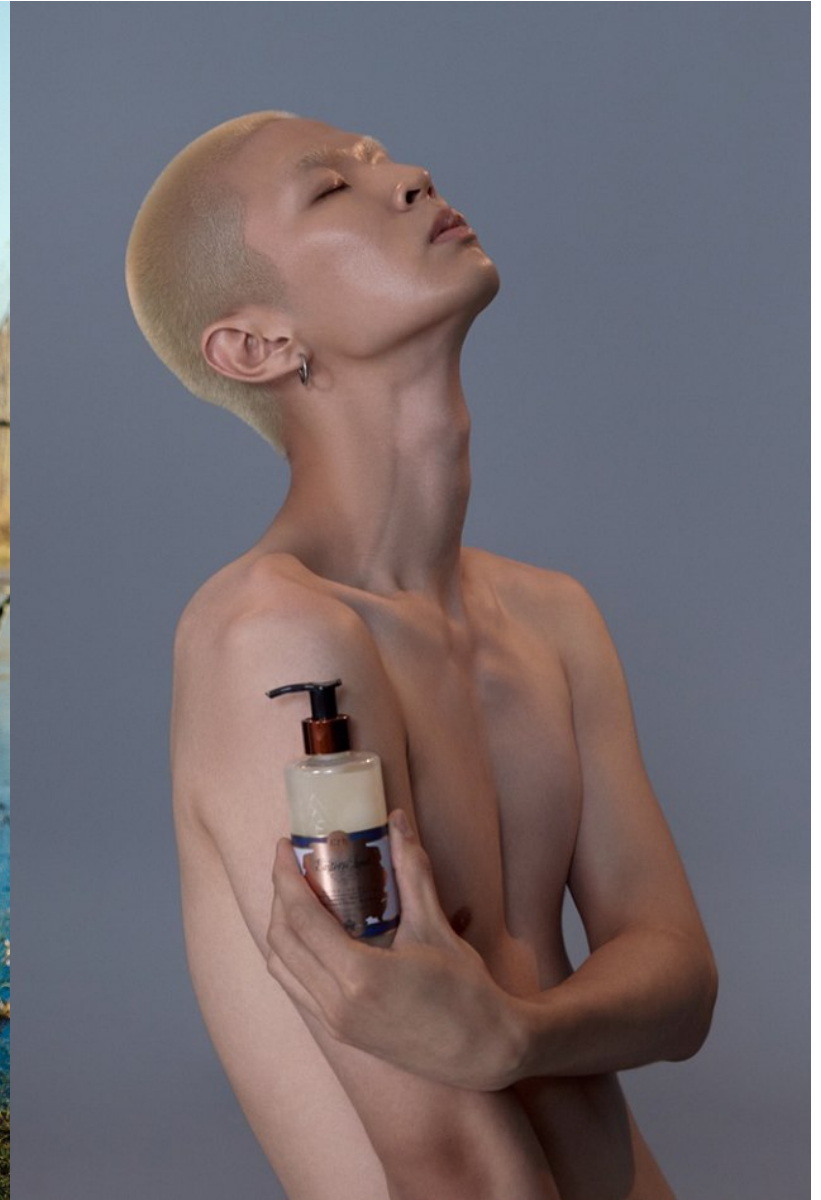

Morph

Morph Management, 36 Jangmun-ro Yongsan-gu Seoul Korea ZIP 04393 | Phone: +82 2 797 7200

SHIN DONG JIN (@goddongjin_)

Height 189/6'2.5" Chest 90/35.5" Waist 74/29" Hips 95/37.5" Shoe 280mm Hair Black Eyes Black Born in 1994