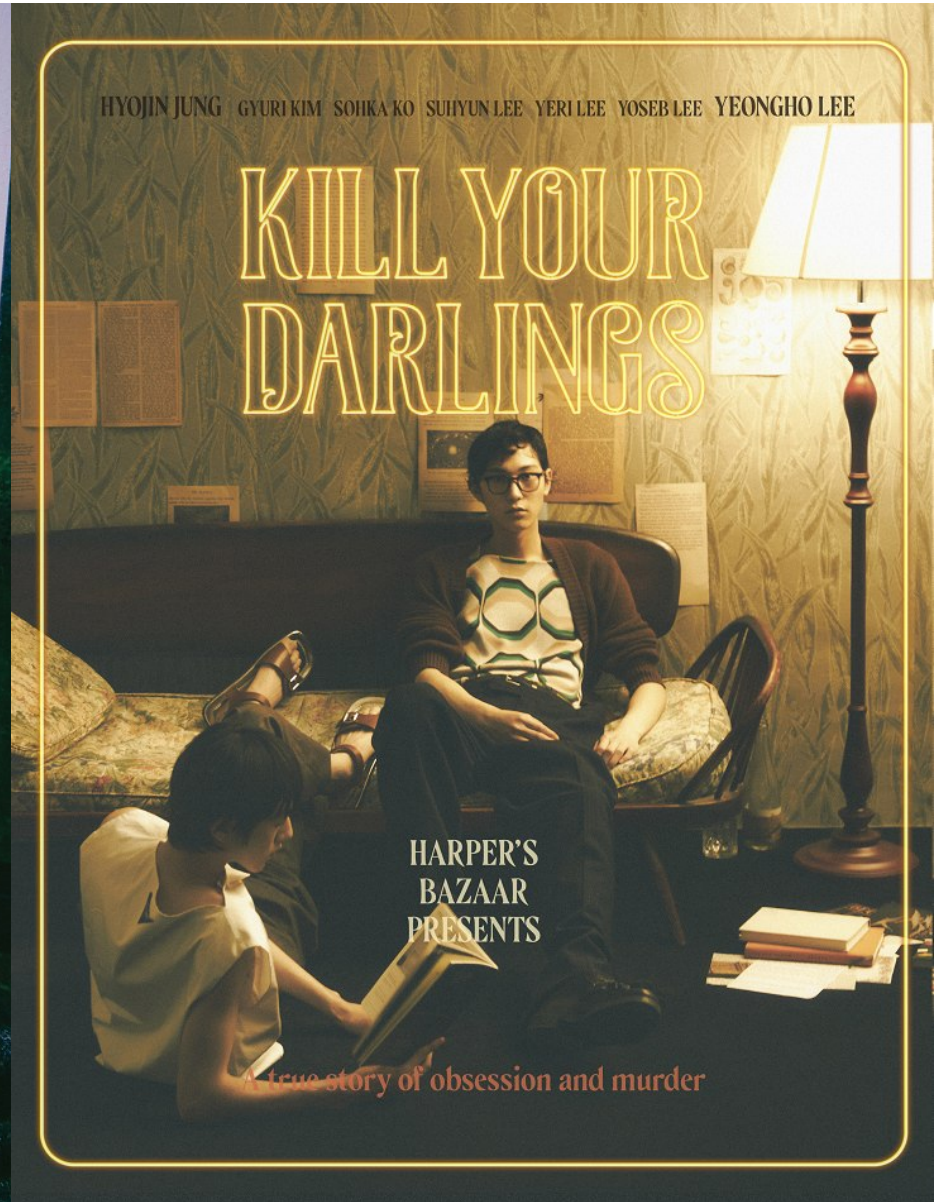

Morph

Morph Management, 36 Jangmun-ro Yongsan-gu Seoul Korea ZIP 04393 | Phone: +82 2 797 7200

HOYA LEE (@hoya521)

Height 188/6'2" Chest 84/33" Waist 64/25" Hips 87/34.5" Shoe 285mm Hair Black Eyes Black Born in 2002