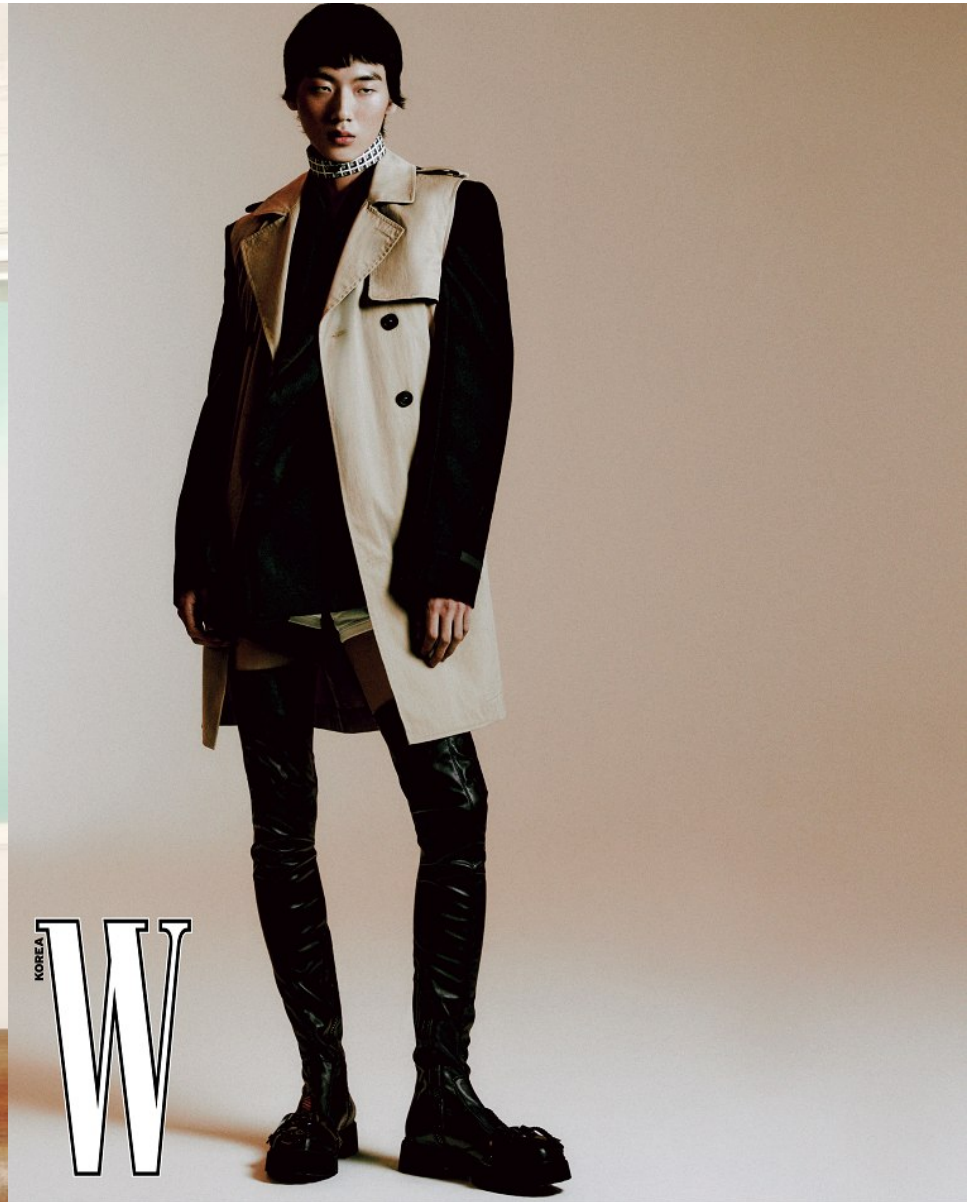

Morph

Morph Management, 36 Jangmun-ro Yongsan-gu Seoul Korea ZIP 04393 | Phone: +82 2 797 7200

HOYA LEE (@hoya521)

Height 188/6'2" Chest 84/33" Waist 64/25" Hips 87/34.5" Shoe 285mm Hair Black Eyes Black Born in 2002