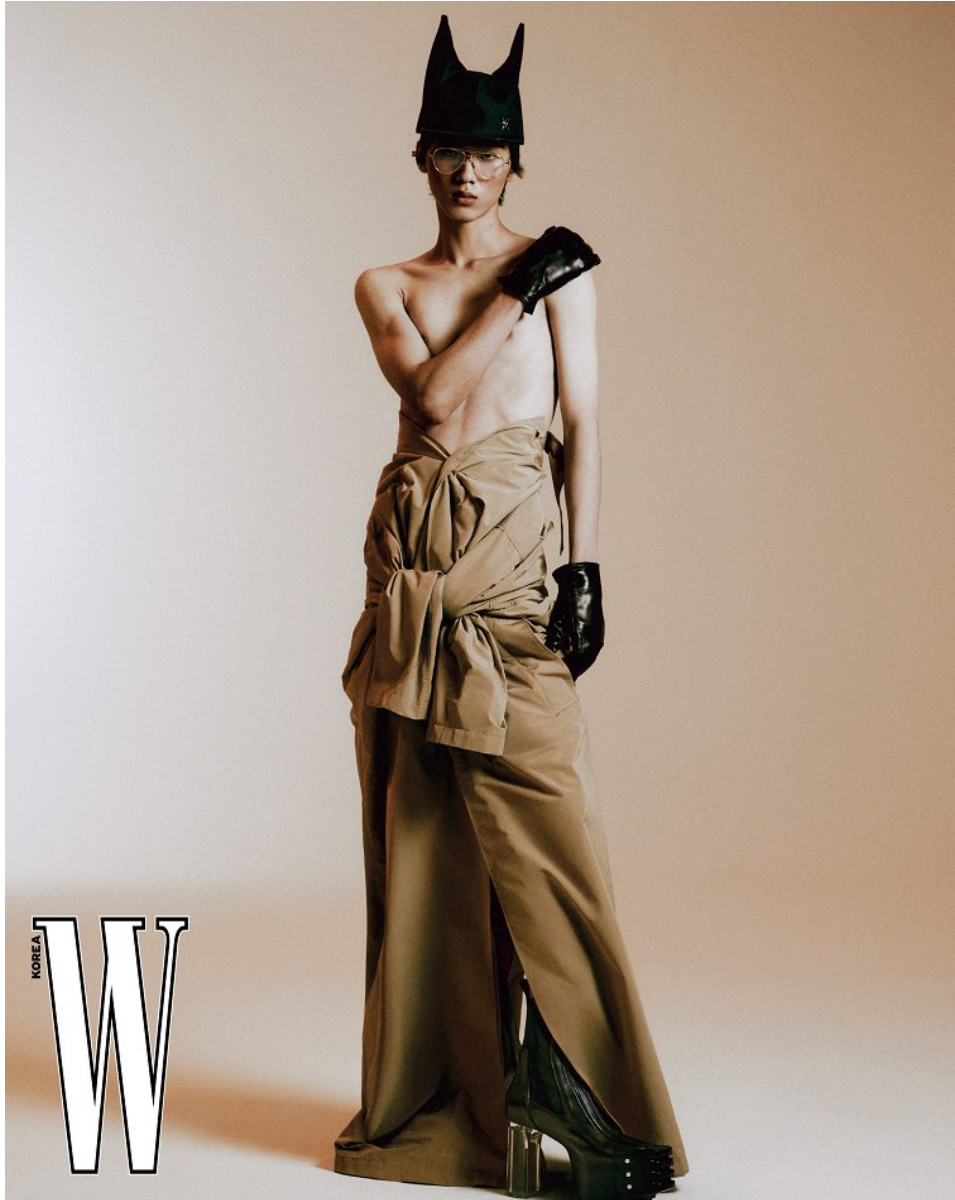

HOYA LEE (@hoya521)

Morph

Morph Management, 36 Jangmun-ro Yongsan-gu Seoul Korea ZIP 04393 | Phone: +82 2 797 7200

HOYA LEE (@hoya521)

Height 188/6'2" Chest 84/33" Waist 64/25" Hips 87/34.5" Shoe 285mm Hair Black Eyes Black Born in 2002