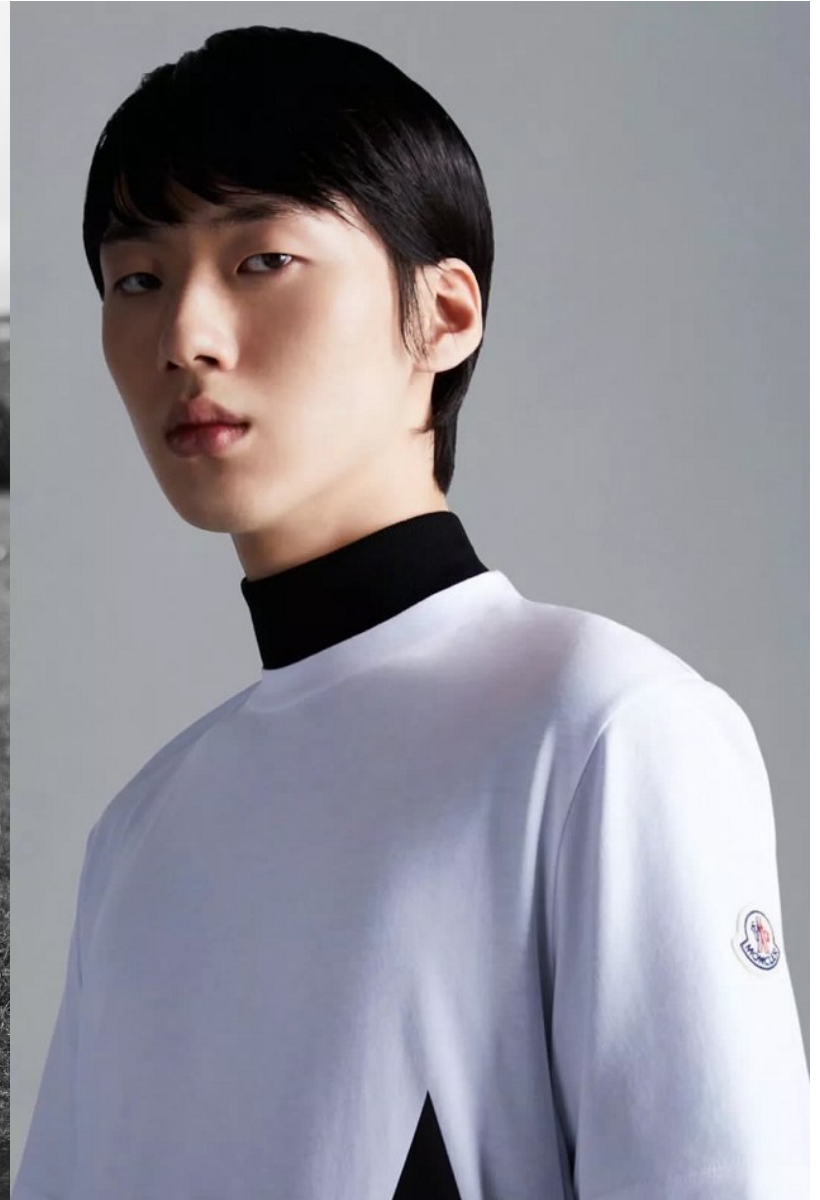

Morph

Morph Management, 36 Jangmun-ro Yongsan-gu Seoul Korea ZIP 04393 | Phone: +82 2 797 7200

HOYA LEE (@hoya521)

Height 188/6'2" Chest 84/33" Waist 64/25" Hips 87/34.5" Shoe 285mm Hair Black Eyes Black Born in 2002