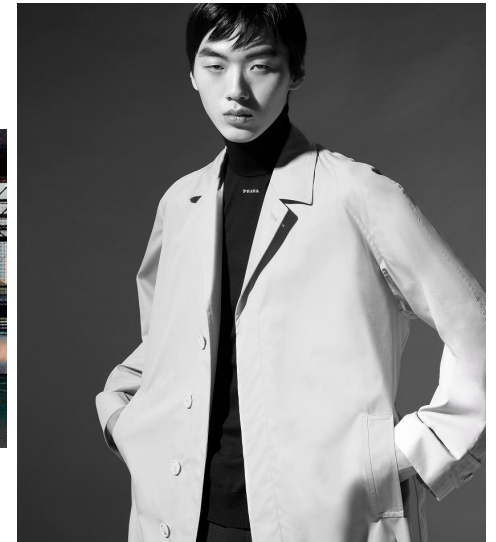

Morph

Morph Management, 36 Jangmun-ro Yongsan-gu Seoul Korea ZIP 04393 | Phone: +82 2 797 7200

HOYA LEE (@hoya521)

Height 188/6'2" Chest 84/33" Waist 64/25" Hips 87/34.5" Shoe 285mm Hair Black Eyes Black Born in 2002