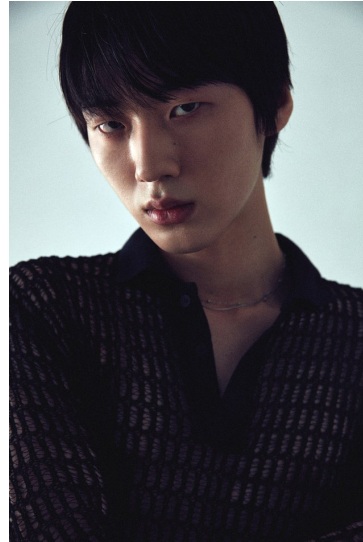

Morph

Morph Management, 36 Jangmun-ro Yongsan-gu Seoul Korea ZIP 04393 | Phone: +82 2 797 7200

HOYA LEE (@hoya521)

Height 188/6'2" Chest 84/33" Waist 64/25" Hips 87/34.5" Shoe 285mm Hair Black Eyes Black Born in 2002