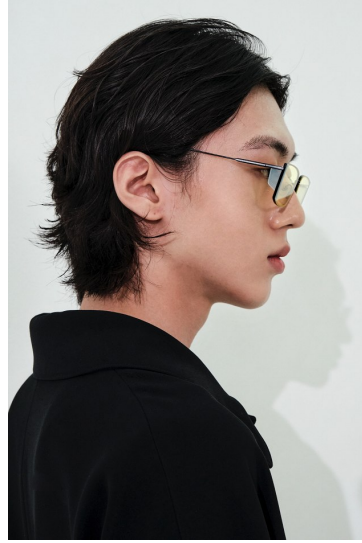

Morph

Morph Management, 36 Jangmun-ro Yongsan-gu Seoul Korea ZIP 04393 | Phone: +82 2 797 7200

HOYA LEE (@hoya521)

Height 188/6'2" Chest 84/33" Waist 64/25" Hips 87/34.5" Shoe 285mm Hair Black Eyes Black Born in 2002