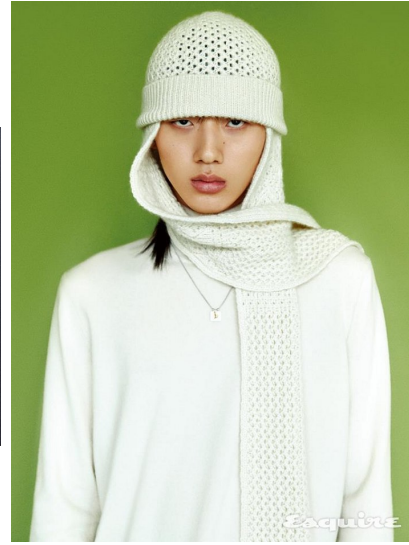

Morph

Morph Management, 36 Jangmun-ro Yongsan-gu Seoul Korea ZIP 04393 | Phone: +82 2 797 7200

HOYA LEE (@hoya521)

Height 188/6'2" Chest 84/33" Waist 64/25" Hips 87/34.5" Shoe 285mm Hair Black Eyes Black Born in 2002