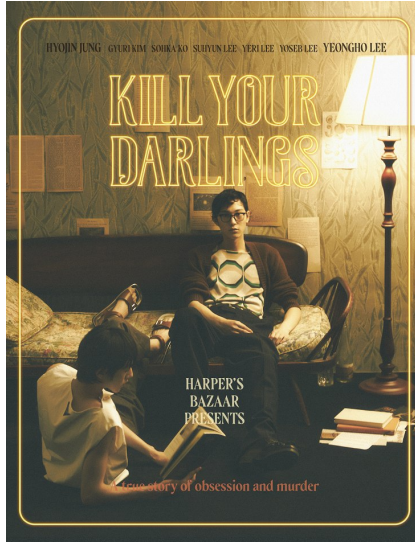

Morph

Morph Management, 36 Jangmun-ro Yongsan-gu Seoul Korea ZIP 04393 | Phone: +82 2 797 7200

HOYA LEE (@hoya521)

Height 188/6'2" Chest 84/33" Waist 64/25" Hips 87/34.5" Shoe 285mm Hair Black Eyes Black Born in 2002