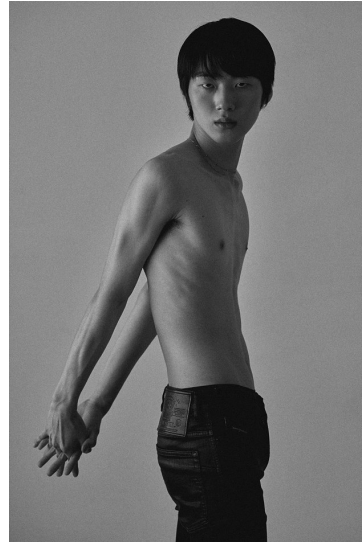

Morph

Morph Management, 36 Jangmun-ro Yongsan-gu Seoul Korea ZIP 04393 | Phone: +82 2 797 7200

HOYA LEE (@hoya521)

Height 188/6'2" Chest 84/33" Waist 64/25" Hips 87/34.5" Shoe 285mm Hair Black Eyes Black Born in 2002