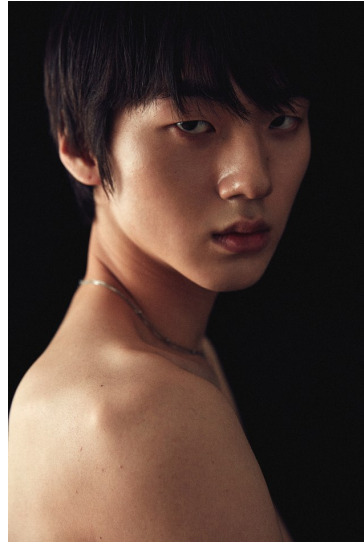

Morph

Morph Management, 36 Jangmun-ro Yongsan-gu Seoul Korea ZIP 04393 | Phone: +82 2 797 7200

HOYA LEE (@hoya521)

Height 188/6'2" Chest 84/33" Waist 64/25" Hips 87/34.5" Shoe 285mm Hair Black Eyes Black Born in 2002