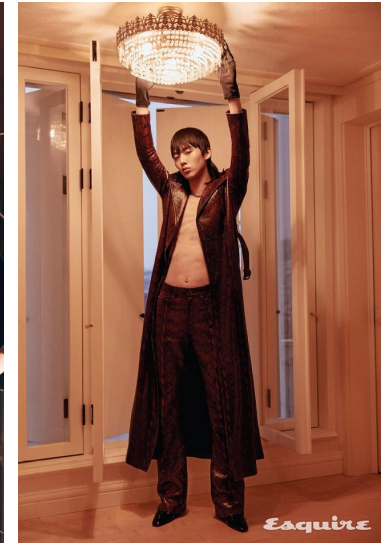

Morph

Morph Management, 36 Jangmun-ro Yongsan-gu Seoul Korea ZIP 04393 | Phone: +82 2 797 7200

HOYA LEE (@hoya521)

Height 188/6'2" Chest 84/33" Waist 64/25" Hips 87/34.5" Shoe 285mm Hair Black Eyes Black Born in 2002