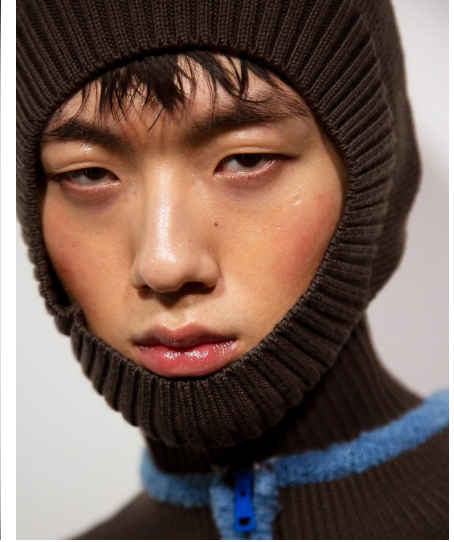

Morph

Morph Management, 36 Jangmun-ro Yongsan-gu Seoul Korea ZIP 04393 | Phone: +82 2 797 7200

HOYA LEE (@hoya521)

Height 188/6'2" Chest 84/33" Waist 64/25" Hips 87/34.5" Shoe 285mm Hair Black Eyes Black Born in 2002