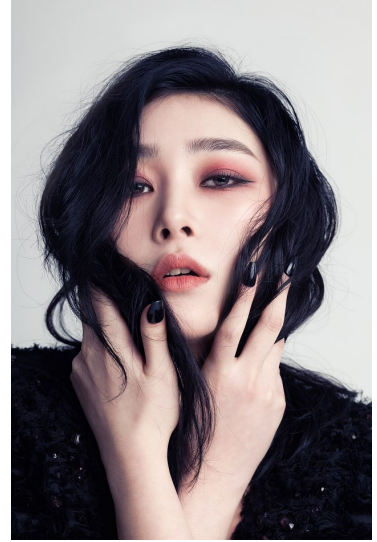

Morph

Morph Management, 36 Jangmun-ro Yongsan-gu Seoul Korea ZIP 04393 | Phone: +82 2 797 7200

BAEK SEBIN (@bynv.v)

Height 179/5'10.5" Bust 85/33.5" A Waist 61/24" Hips 89/35" Shoe 255mm Hair Black Eyes Brown Born in 2001