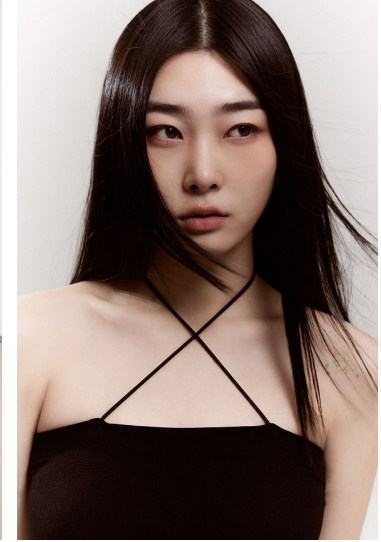

Morph

Morph Management, 36 Jangmun-ro Yongsan-gu Seoul Korea ZIP 04393 | Phone: +82 2 797 7200

BAEK SEBIN (@bynv.v)

Height 179/5'10.5" Bust 85/33.5" A Waist 61/24" Hips 89/35" Shoe 255mm Hair Black Eyes Brown Born in 2001