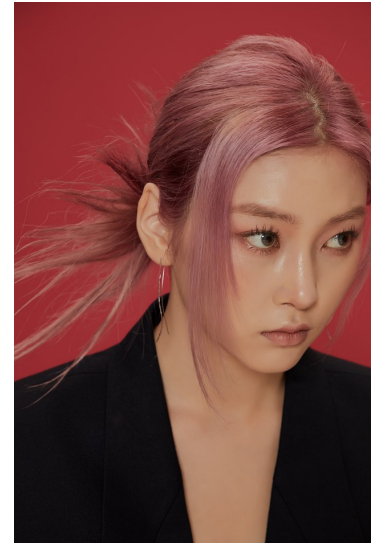

Morph

Morph Management, 36 Jangmun-ro Yongsan-gu Seoul Korea ZIP 04393 | Phone: +82 2 797 7200

BAEK SEBIN (@bynv.v)

Height 179/5'10.5" Bust 85/33.5" A Waist 61/24" Hips 89/35" Shoe 255mm Hair Black Eyes Brown Born in 2001