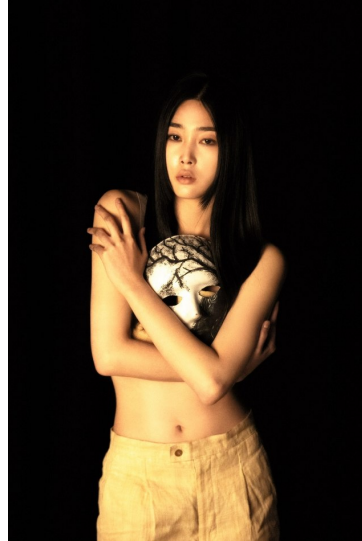

Morph

Morph Management, 36 Jangmun-ro Yongsan-gu Seoul Korea ZIP 04393 | Phone: +82 2 797 7200

BAEK SEBIN (@bynv.v)

Height 179/5'10.5" Bust 85/33.5" A Waist 61/24" Hips 89/35" Shoe 255mm Hair Black Eyes Brown Born in 2001