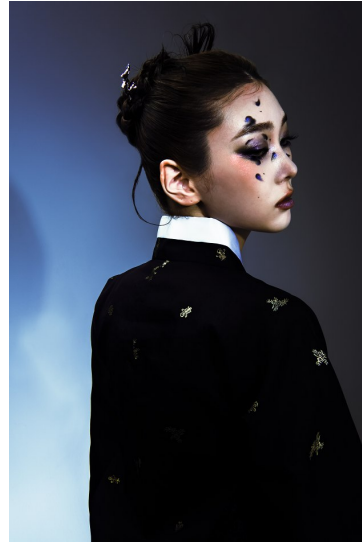

Morph

Morph Management, 36 Jangmun-ro Yongsan-gu Seoul Korea ZIP 04393 | Phone: +82 2 797 7200

BAEK SEBIN (@bynv.v)

Height 179/5'10.5" Bust 85/33.5" A Waist 61/24" Hips 89/35" Shoe 255mm Hair Black Eyes Brown Born in 2001