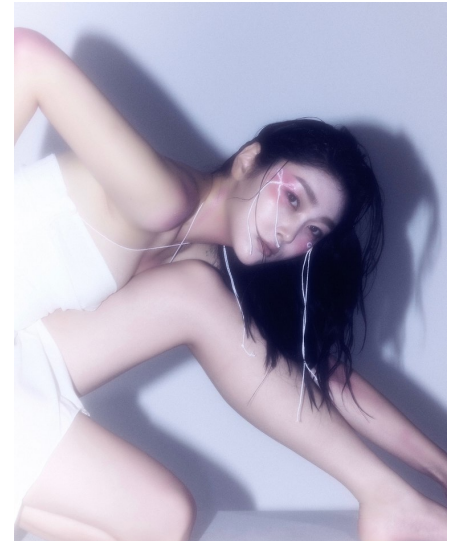

Morph

Morph Management, 36 Jangmun-ro Yongsan-gu Seoul Korea ZIP 04393 | Phone: +82 2 797 7200

BAEK SEBIN (@bynv.v)

Height 179/5'10.5" Bust 85/33.5" A Waist 61/24" Hips 89/35" Shoe 255mm Hair Black Eyes Brown Born in 2001