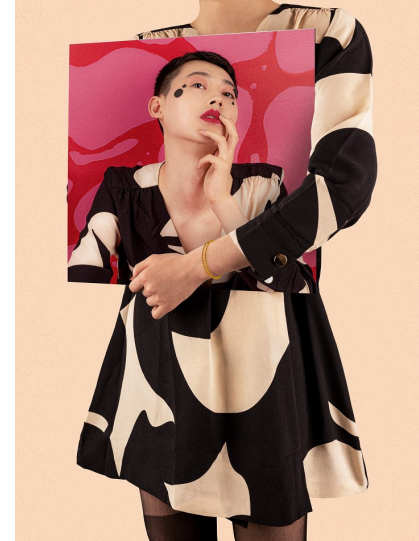

Morph

Morph Management, 36 Jangmun-ro Yongsan-gu Seoul Korea ZIP 04393 | Phone: +82 2 797 7200

YU HAK KYU (@yu_hakkyu)

Height 186/6'1.5" Chest 80/31.5" Waist 67/26.5" Hips 87/34.5" Shoe 275mm Hair Black Eyes Black Born in 2000