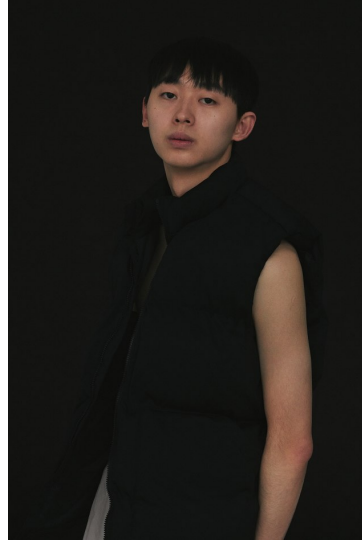

YU HAK KYU (@yu_hakkyu)

Morph

Morph Management, 36 Jangmun-ro Yongsan-gu Seoul Korea ZIP 04393 | Phone: +82 2 797 7200

YU HAK KYU (@yu_hakkyu)

Height 186/6'1.5" Chest 80/31.5" Waist 67/26.5" Hips 87/34.5" Shoe 275mm Hair Black Eyes Black Born in 2000