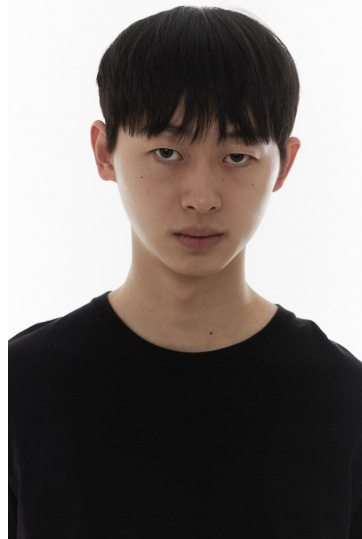

Morph

Morph Management, 36 Jangmun-ro Yongsan-gu Seoul Korea ZIP 04393 | Phone: +82 2 797 7200

Height 186/6'1.5" Chest 80/31.5" Waist 67/26.5" Hips 87/34.5" Shoe 275mm Hair Black Eyes Black Born in 2000