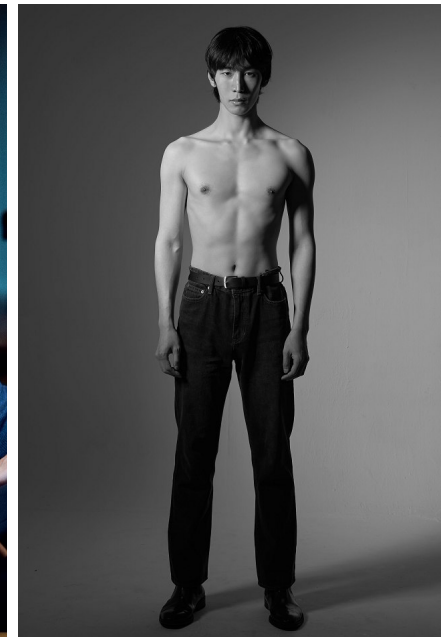

Morph

Morph Management, 36 Jangmun-ro Yongsan-gu Seoul Korea ZIP 04393 | Phone: +82 2 797 7200

Kim Min (@minkim.___)

Height 187/6'1.5" Chest 93/36.5" Waist 69/27" Hips 88/34.5" Shoe 290mm Hair Black Eyes Black Born in 1996