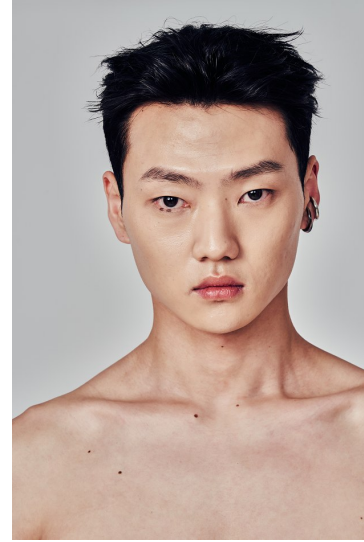

Morph

Morph Management, 36 Jangmun-ro Yongsan-gu Seoul Korea ZIP 04393 | Phone: +82 2 797 7200

JANG JIN GYEONG (@wkdwlsrud_01)

Height 189/6'2.5" Chest 92/36" Waist 63/25" Hips 89/35" Shoe 270mm Hair Black Eyes Black Born in 2001