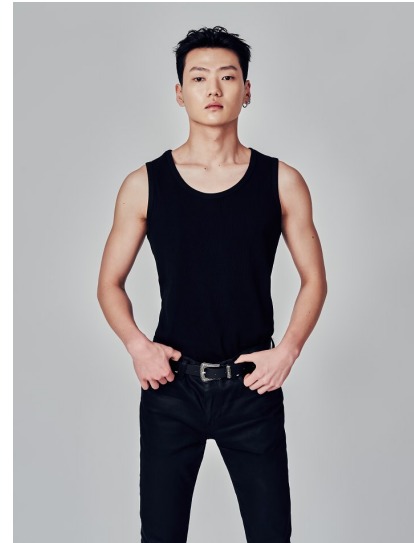

Morph

Morph Management, 36 Jangmun-ro Yongsan-gu Seoul Korea ZIP 04393 | Phone: +82 2 797 7200

JANG JIN GYEONG (@wkdwlsrud_01)

Height 189/6'2.5" Chest 92/36" Waist 63/25" Hips 89/35" Shoe 270mm Hair Black Eyes Black Born in 2001