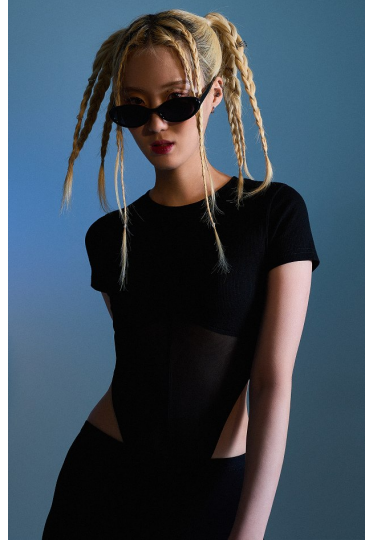

Morph

Morph Management, 36 Jangmun-ro Yongsan-gu Seoul Korea ZIP 04393 | Phone: +82 2 797 7200

JUN YOO NA (@jun_yoona_)

Height 175/5'9" Bust 72/28.5" A Waist 61/24" Hips 88/34.5" Shoe 250mm Hair Blonde Eyes Brown Born in 2000