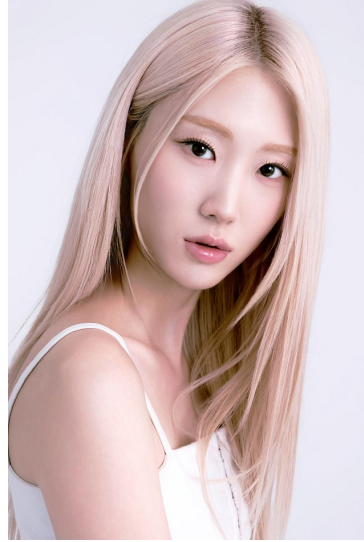

Morph

Morph Management, 36 Jangmun-ro Yongsan-gu Seoul Korea ZIP 04393 | Phone: +82 2 797 7200

JUN YOO NA (@jun_yoona_)

Height 175/5'9" Bust 72/28.5" A Waist 61/24" Hips 88/34.5" Shoe 250mm Hair Blonde Eyes Brown Born in 2000