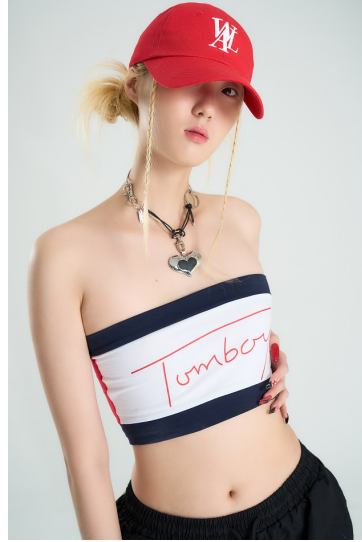

Morph

Morph Management, 36 Jangmun-ro Yongsan-gu Seoul Korea ZIP 04393 | Phone: +82 2 797 7200

JUN YOO NA (@jun_yoona_)

Height 175/5'9" Bust 72/28.5" A Waist 61/24" Hips 88/34.5" Shoe 250mm Hair Blonde Eyes Brown Born in 2000