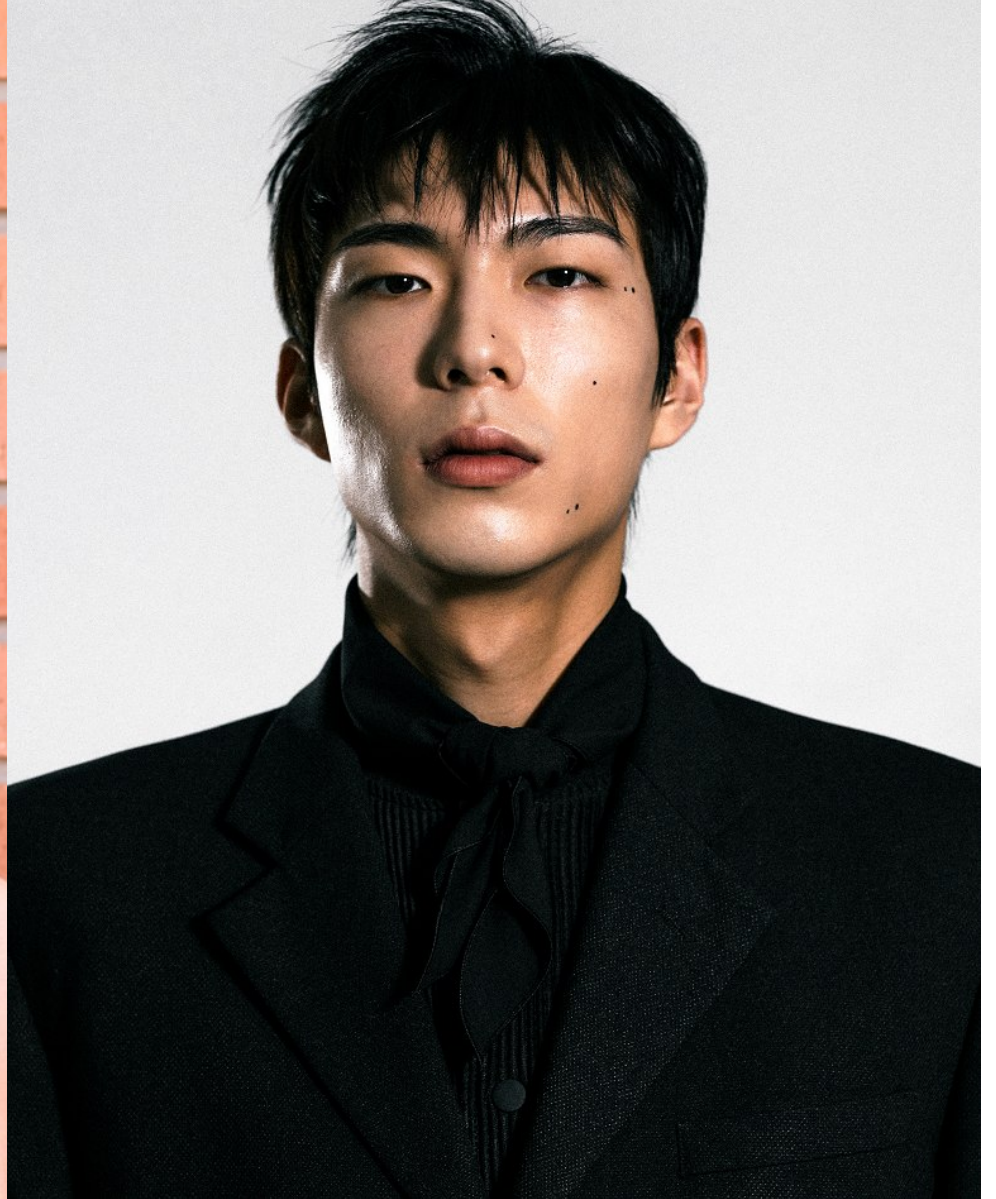

# Morph

Morph Management, 36 Jangmun-ro Yongsan-gu Seoul Korea ZIP 04393 | Phone: +82 2 797 7200

PARK YOUNG HYO (@zerxhyx)

Height 189/6'2.5" Chest 87/34.5" Waist 68/26.5" Hips 90/35.5" Shoe 280MM Hair Black Eyes Brown Born in 2000