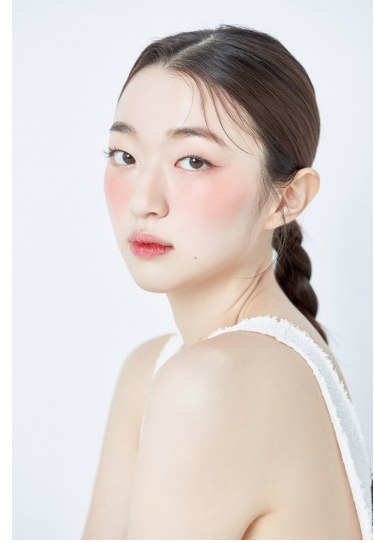

Morph

Morph Management, 36 Jangmun-ro Yongsan-gu Seoul Korea ZIP 04393 | Phone: +82 2 797 7200

LEE YEA JIN (@jinlee.io)

Height 173/5'8" Bust 80/31.5" A/B Waist 60/23.5" Hips 91/36" Shoe 245mm Hair Black Eyes Black Born in 2002