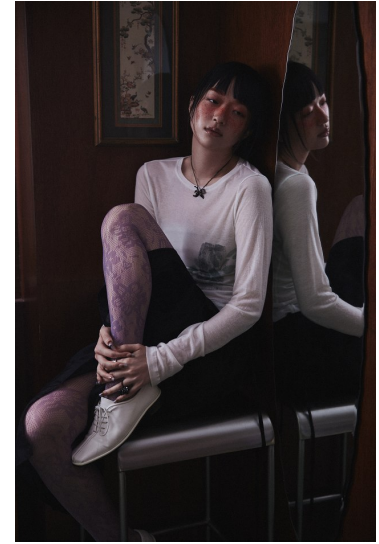

Morph

Morph Management, 36 Jangmun-ro Yongsan-gu Seoul Korea ZIP 04393 | Phone: +82 2 797 7200

LEE YEA JIN (@jinlee.io)

Height 173/5'8" Bust 80/31.5" A/B Waist 60/23.5" Hips 91/36" Shoe 245mm Hair Black Eyes Black Born in 2002