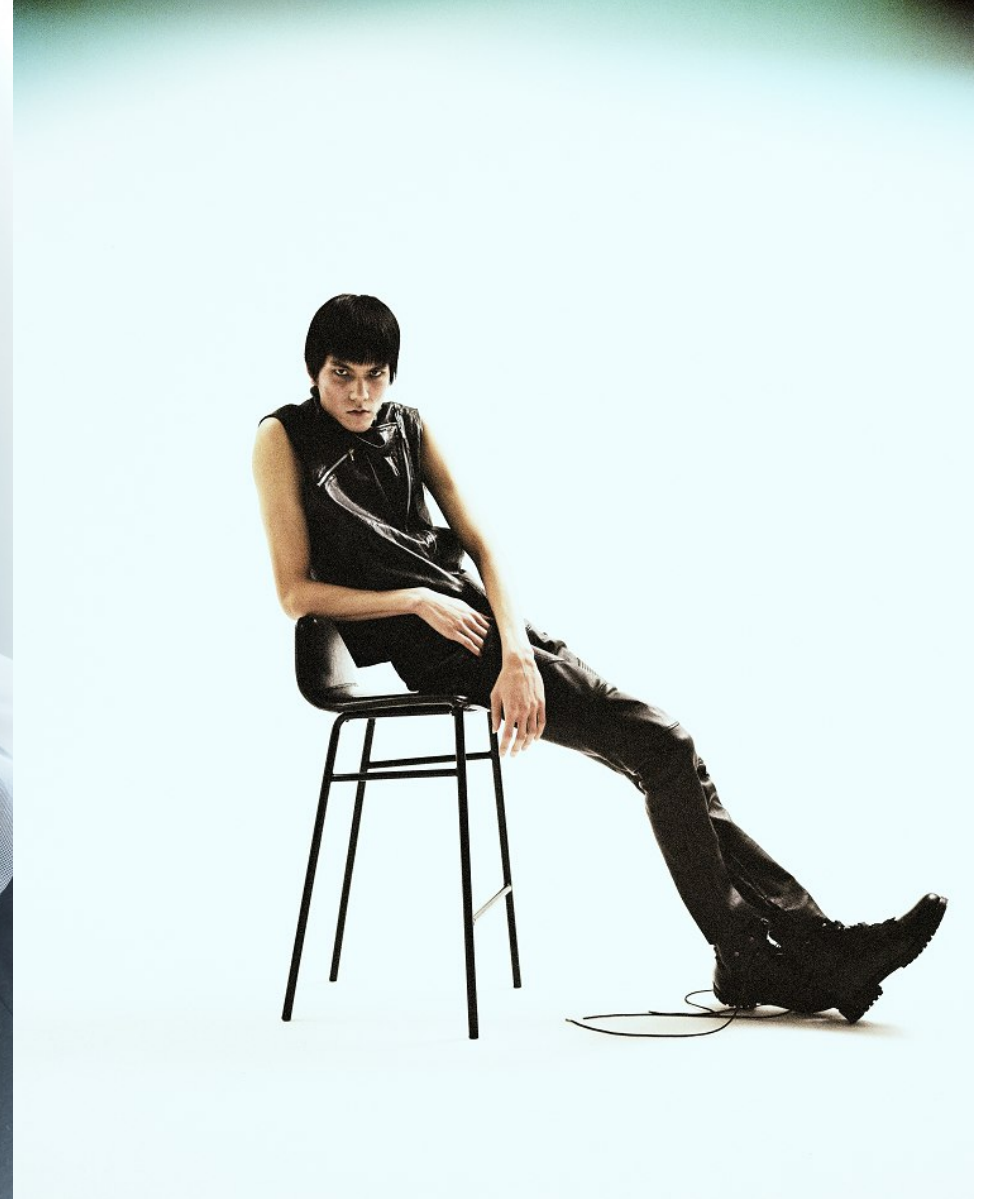

# Morph

Morph Management, 36 Jangmun-ro Yongsan-gu Seoul Korea ZIP 04393 | Phone: +82 2 797 7200

CHOI KANG (@thechoikang)

Height 189/6'2.5" Chest 89/35" Waist 69/27" Hips 86/34" Shoe 275mm Hair Black Eyes Black Born in 2001