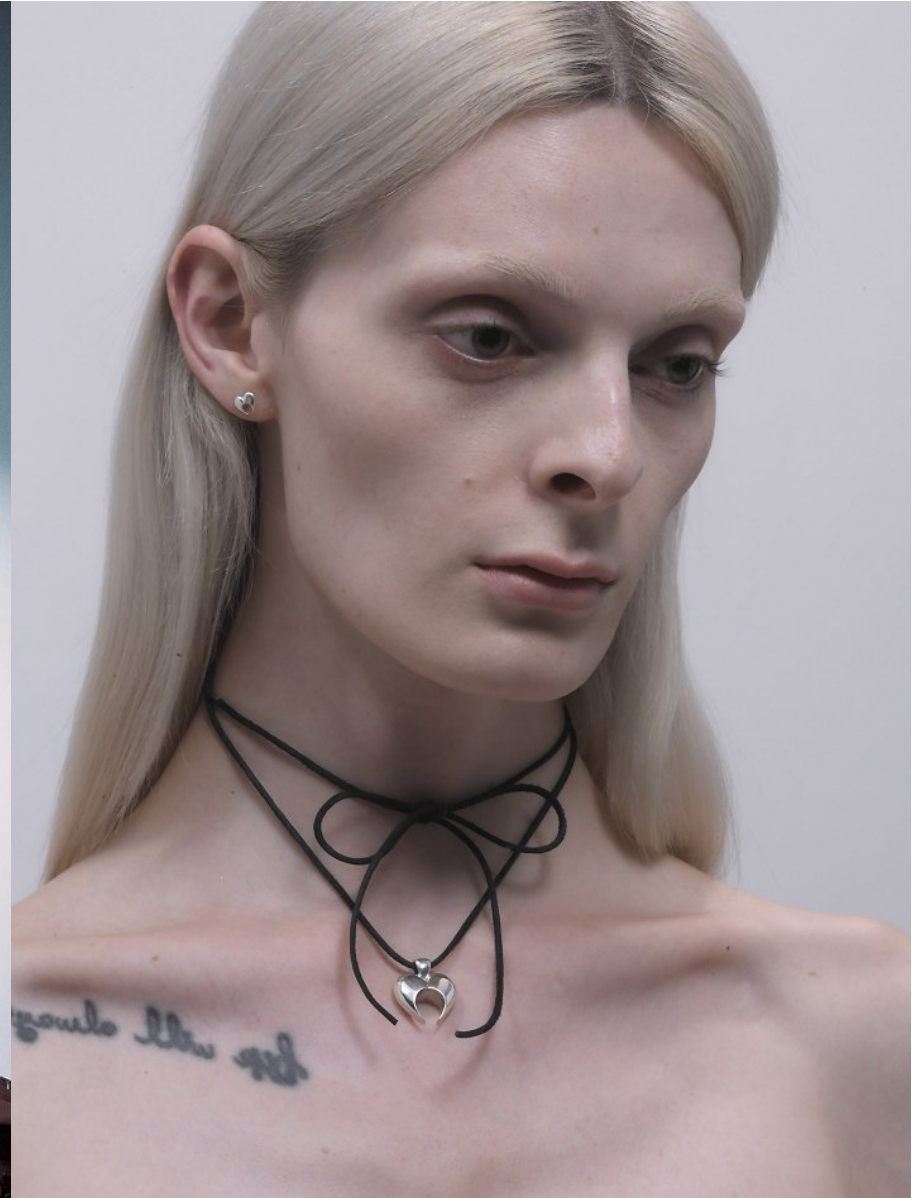

Morph

Morph Management, 36 Jangmun-ro Yongsan-gu Seoul Korea ZIP 04393 | Phone: +82 2 797 7200

GIGI HARI (@gigi.hari)

Height 182/5'11.5" Bust 80/31.5" A Waist 61/24" Hips 85/33.5" Shoe 270mm Hair Blonde Eyes Green/Brown Born in 1994