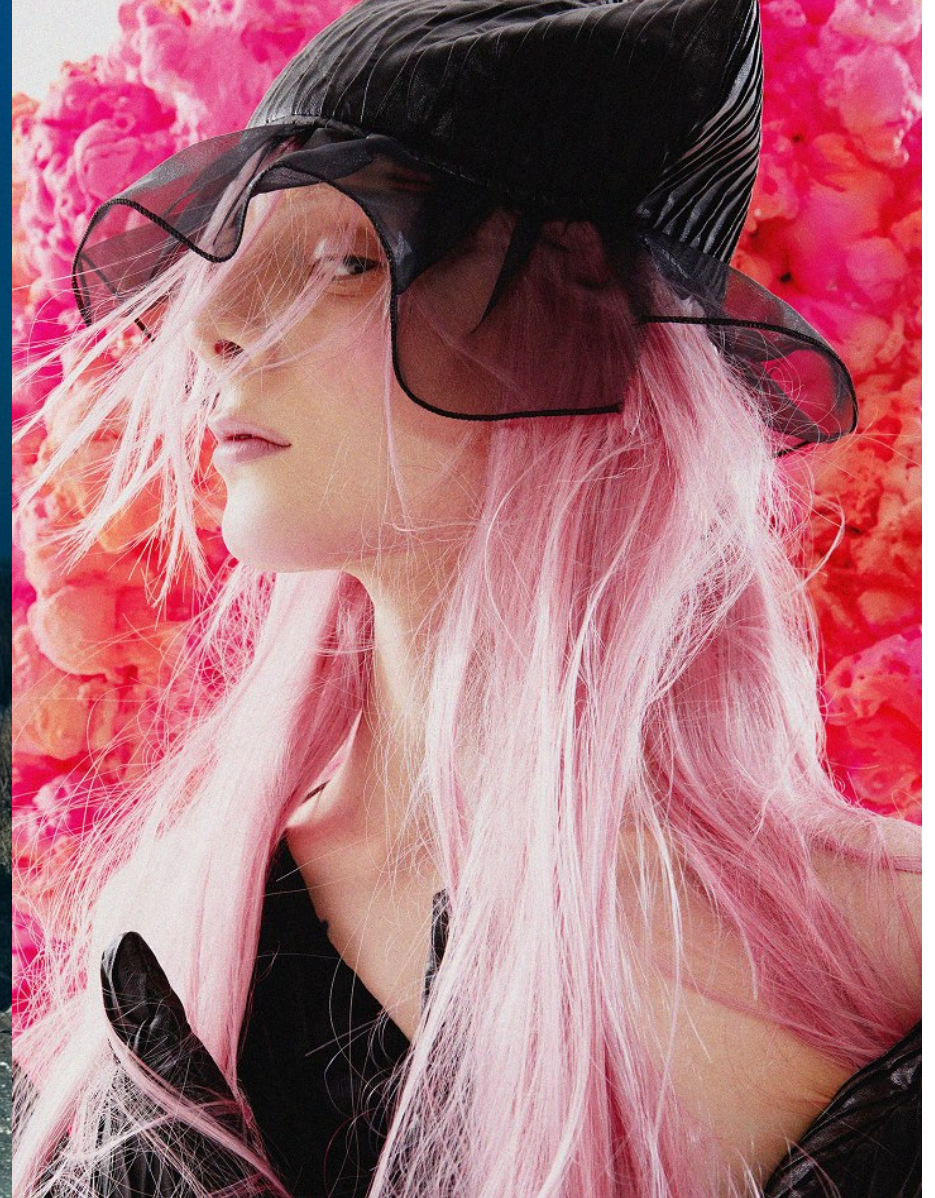

Morph

Morph Management, 36 Jangmun-ro Yongsan-gu Seoul Korea ZIP 04393 | Phone: +82 2 797 7200

GIGI HARI (@gigi.hari)

Height 182/5'11.5" Bust 80/31.5" A Waist 61/24" Hips 85/33.5" Shoe 270mm Hair Blonde Eyes Green/Brown Born in 1994