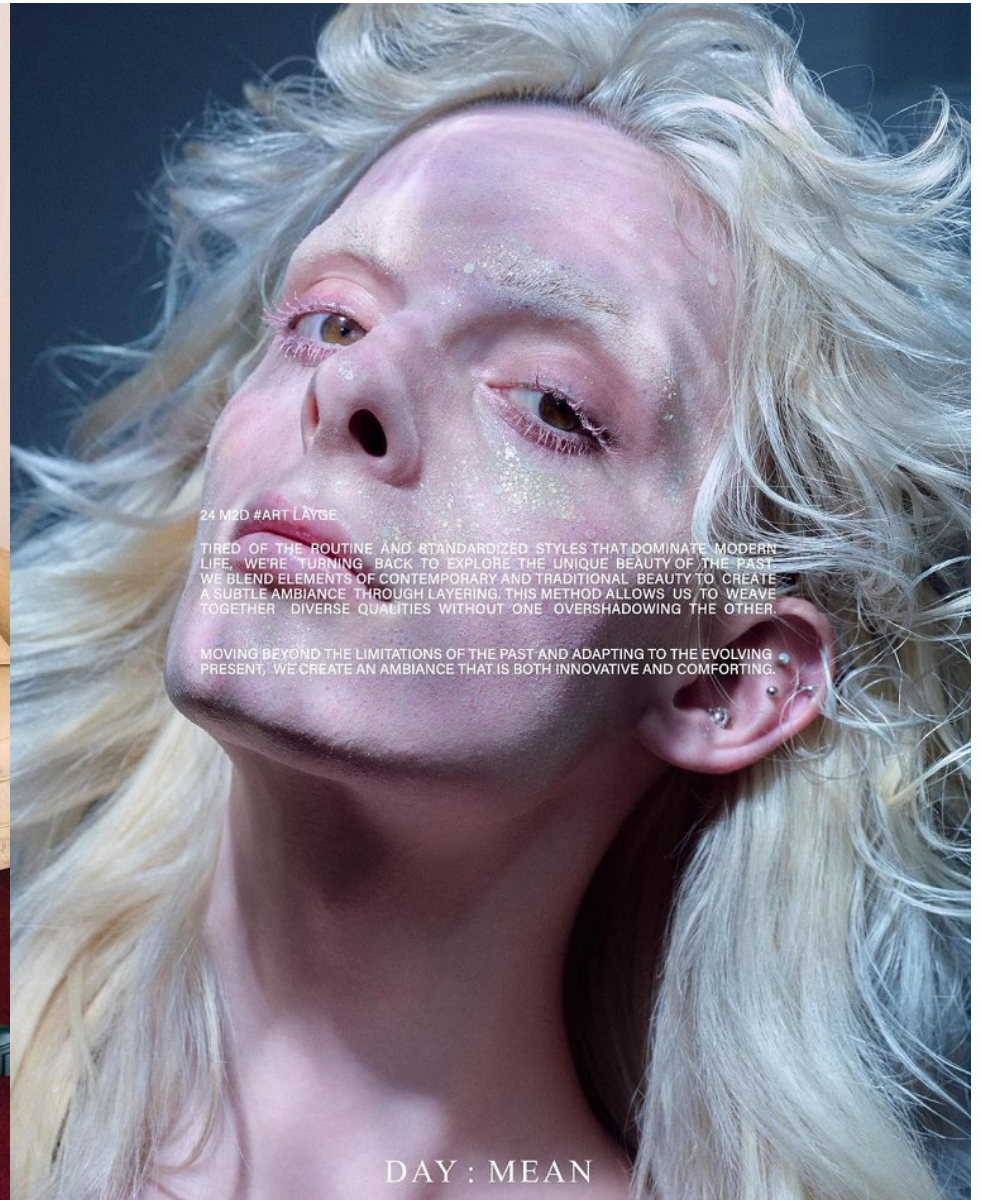

Morph

Morph Management, 36 Jangmun-ro Yongsan-gu Seoul Korea ZIP 04393 | Phone: +82 2 797 7200

GIGI HARI (@gigi.hari)

Height 182/5'11.5" Bust 80/31.5" A Waist 61/24" Hips 85/33.5" Shoe 270mm Hair Blonde Eyes Green/Brown Born in 1994