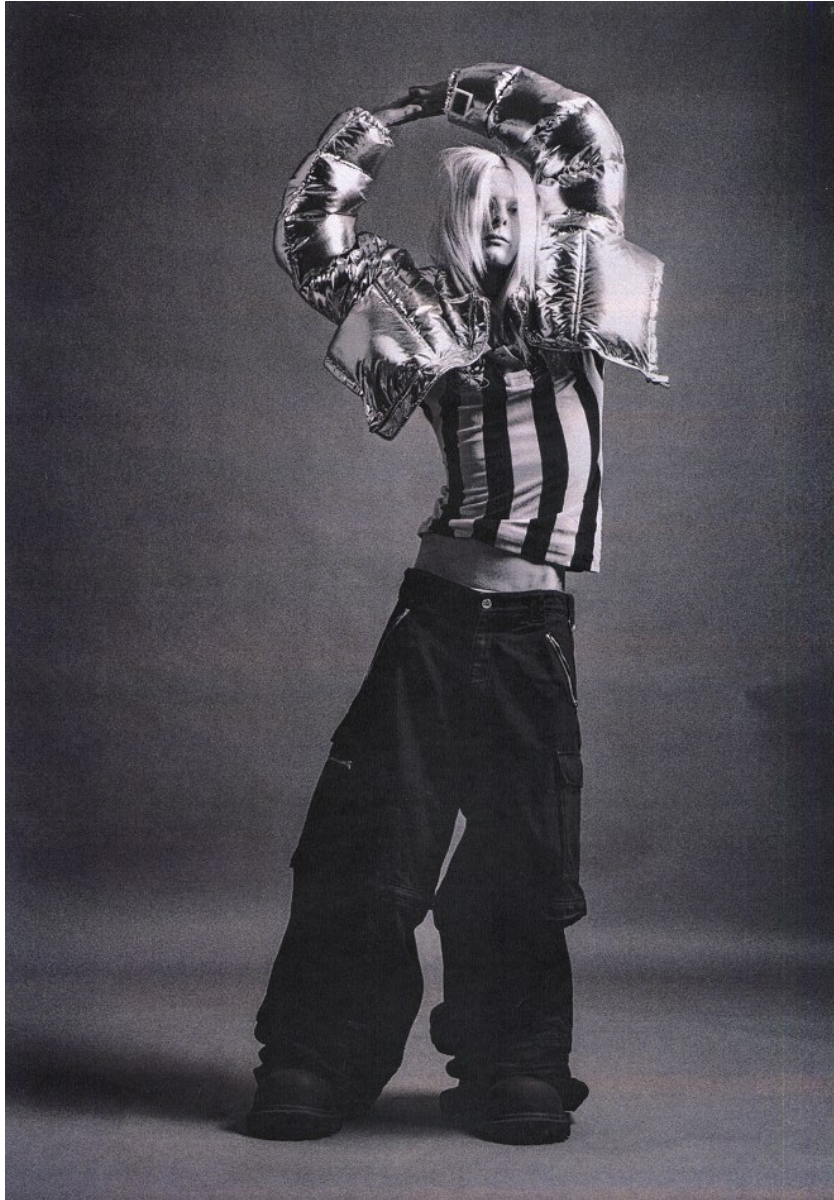

GIGI HARI (@gigi.hari)

Morph

Morph Management, 36 Jangmun-ro Yongsan-gu Seoul Korea ZIP 04393 | Phone: +82 2 797 7200

GIGI HARI (@gigi.hari)

Height 182/5'11.5" Bust 80/31.5" A Waist 61/24" Hips 85/33.5" Shoe 270mm Hair Blonde Eyes Green/Brown Born in 1994