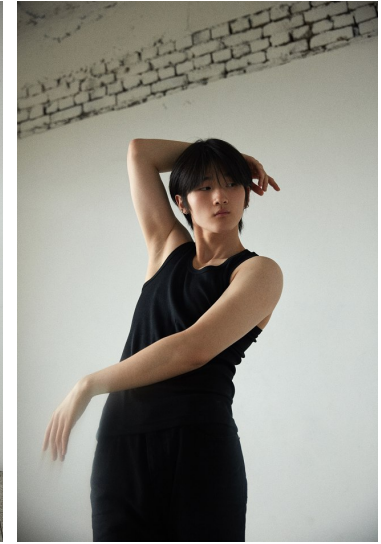

Morph

Morph Management, 36 Jangmun-ro Yongsan-gu Seoul Korea ZIP 04393 | Phone: +82 2 797 7200

Height 185/6'1" Chest 82/32.5" Waist 67/26.5" Hips 91/36" Shoe 280mm Hair Black Eyes Black Born in 2003