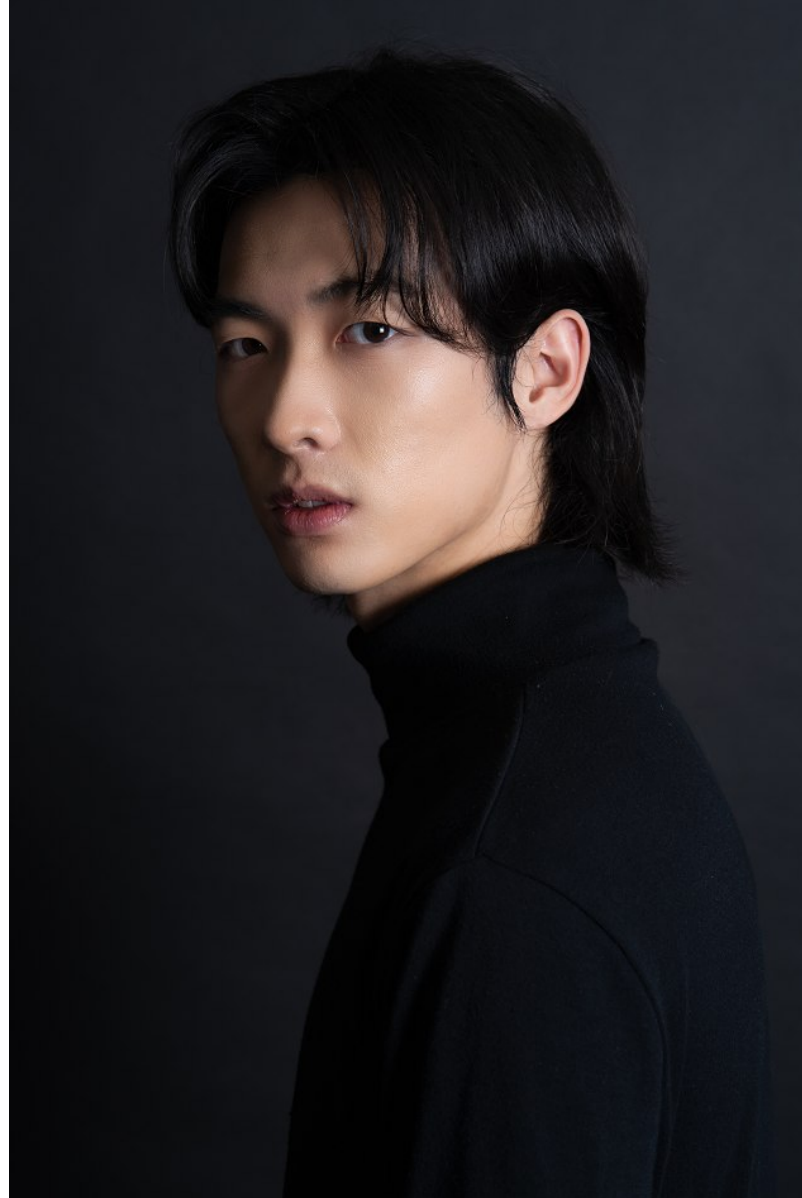

KIM GYU BEOM (@gyu_0221)

Morph

Morph Management, 36 Jangmun-ro Yongsan-gu Seoul Korea ZIP 04393 | Phone: +82 2 797 7200

KIM GYU BEOM (@gyu_0221)

Height 184/6'0.5" Chest 87/34.5" Waist 69/27" Hips 91/36" Shoe 265mm Hair Black Eyes Black Born in 1999