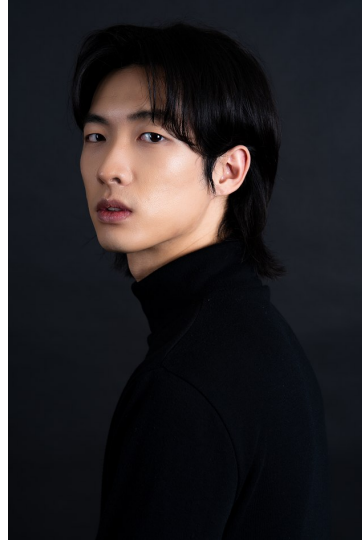

# Morph

Morph Management, 36 Jangmun-ro Yongsan-gu Seoul Korea ZIP 04393 | Phone: +82 2 797 7200

KIM GYU BEOM (@gyu\_0221)

Height 184/6'0.5" Chest 87/34.5" Waist 69/27" Hips 91/36" Shoe 265mm Hair Black Eyes Black Born in 1999

# Morph

Morph Management, 36 Jangmun-ro Yongsan-gu Seoul Korea ZIP 04393 | Phone: +82 2 797 7200

**KIM GYU BEOM (@gyu\_0221)**

Height 184/6'0.5" Chest 87/34.5" Waist 69/27" Hips 91/36" Shoe 265mm Hair Black Eyes Black Born in 1999