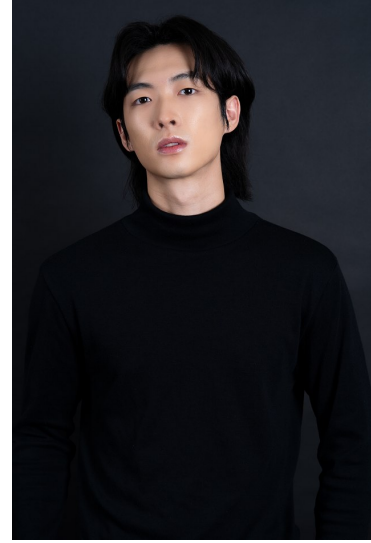

Morph

Morph Management, 36 Jangmun-ro Yongsan-gu Seoul Korea ZIP 04393 | Phone: +82 2 797 7200

KIM GYU BEOM (@gyu_0221)

Height 184/6'0.5" Chest 87/34.5" Waist 69/27" Hips 91/36" Shoe 265mm Hair Black Eyes Black Born in 1999