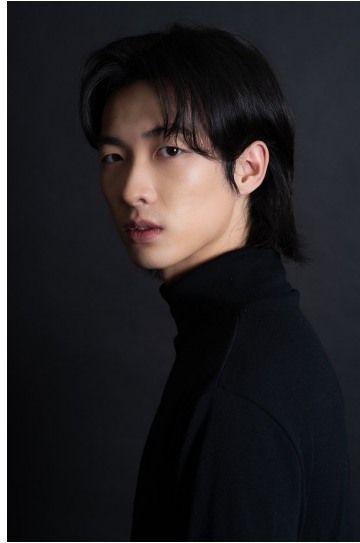

Morph

Morph Management, 36 Jangmun-ro Yongsan-gu Seoul Korea ZIP 04393 | Phone: +82 2 797 7200

KIM GYU BEOM (@gyu_0221)

Height 184/6'0.5" Chest 87/34.5" Waist 69/27" Hips 91/36" Shoe 265mm Hair Black Eyes Black Born in 1999