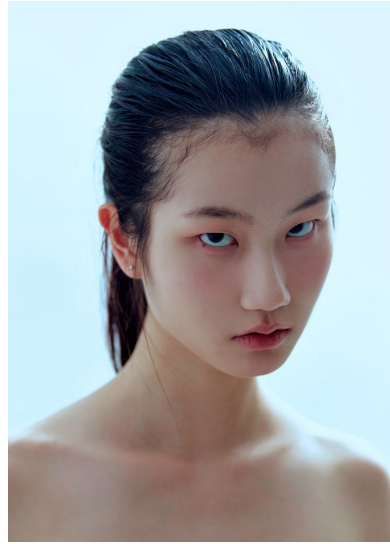

Morph

Morph Management, 36 Jangmun-ro Yongsan-gu Seoul Korea ZIP 04393 | Phone: +82 2 797 7200

JANG BOKEUM (@rosely_js2)

Height 176/5'9.5" Bust 81/32" B Waist 55/21.5" Hips 82/32.5" Shoe 235mm Hair Black Eyes Black Born in 2005