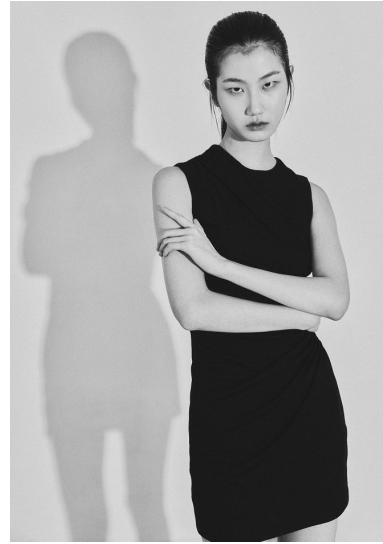

Morph

Morph Management, 36 Jangmun-ro Yongsan-gu Seoul Korea ZIP 04393 | Phone: +82 2 797 7200

JANG BOKEUM (@rosely_js2)

Height 176/5'9.5" Bust 81/32" B Waist 55/21.5" Hips 82/32.5" Shoe 235mm Hair Black Eyes Black Born in 2005