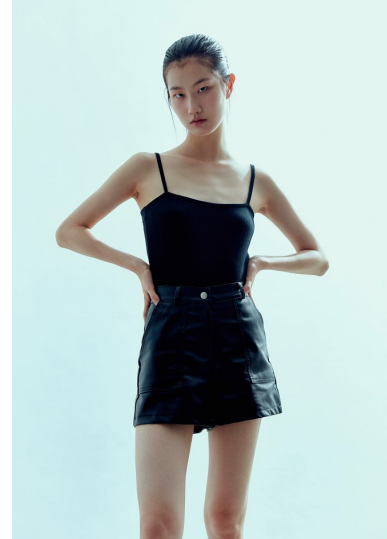

Morph

Morph Management, 36 Jangmun-ro Yongsan-gu Seoul Korea ZIP 04393 | Phone: +82 2 797 7200

JANG BOKEUM (@rosely_js2)

Height 176/5'9.5" Bust 81/32" B Waist 55/21.5" Hips 82/32.5" Shoe 235mm Hair Black Eyes Black Born in 2005