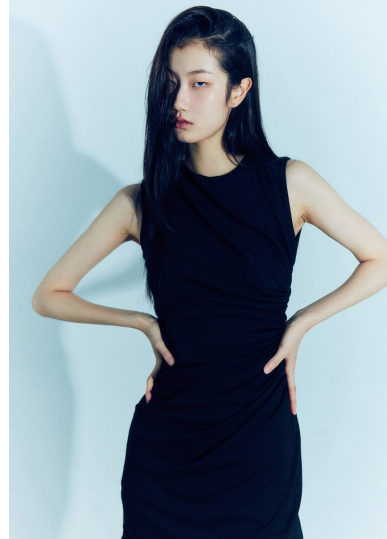

Morph

Morph Management, 36 Jangmun-ro Yongsan-gu Seoul Korea ZIP 04393 | Phone: +82 2 797 7200

JANG BOKEUM (@rosely_js2)

Height 176/5'9.5" Bust 81/32" B Waist 55/21.5" Hips 82/32.5" Shoe 235mm Hair Black Eyes Black Born in 2005