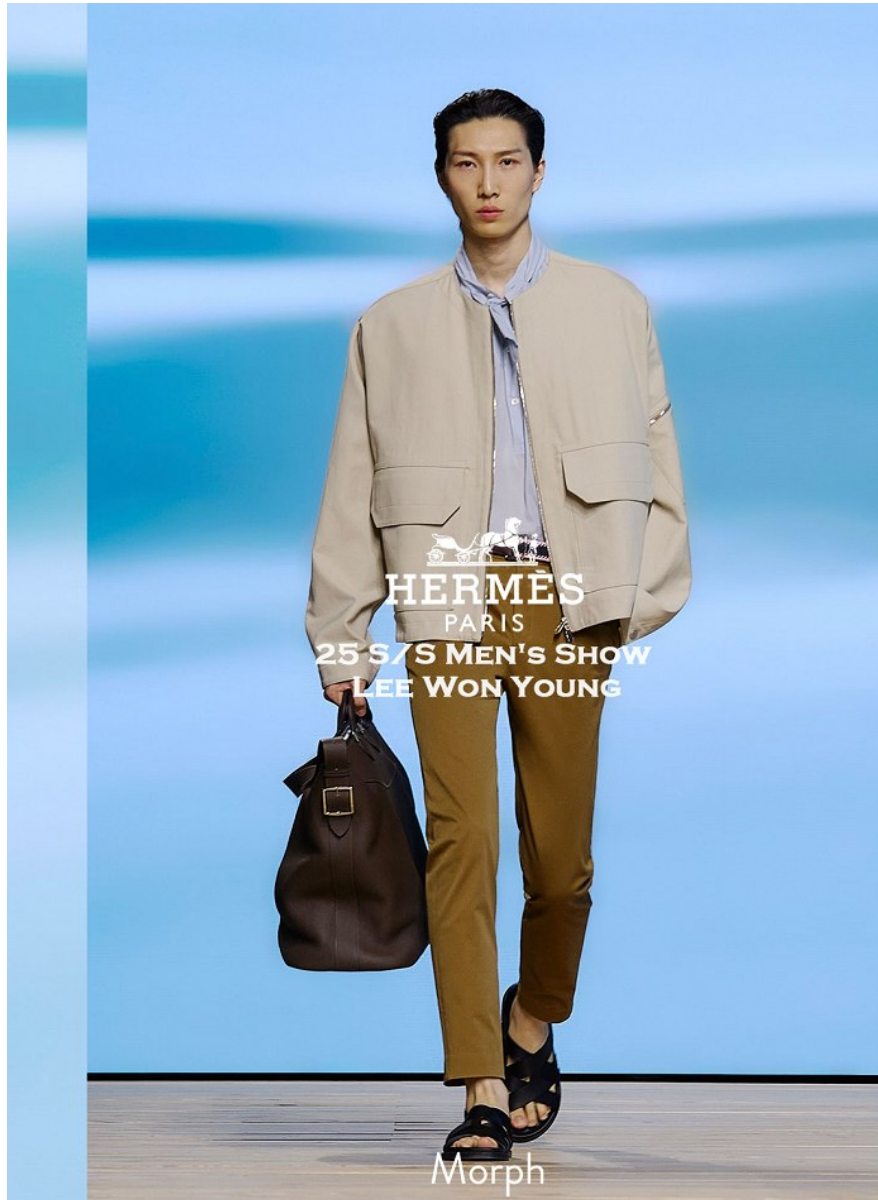

LEE DO KYUL (@mppgdp)

Morph

Morph Management, 36 Jangmun-ro Yongsan-gu Seoul Korea ZIP 04393 | Phone: +82 2 797 7200

LEE DO KYUL (@mppgdp)

Height 185/6'1" Chest 78/30.5" Waist 63/25" Hips 86/34" Shoe 275mm Hair Black Eyes Black Born in 2000