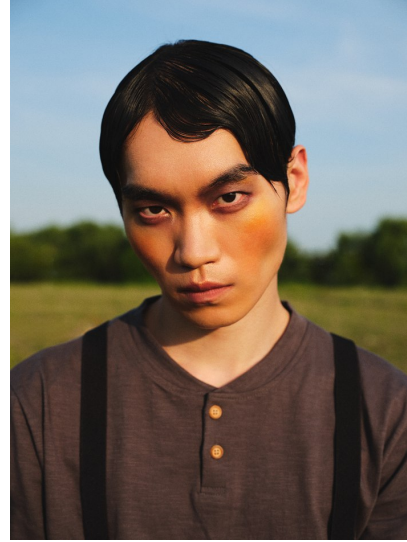

Morph

Morph Management, 36 Jangmun-ro Yongsan-gu Seoul Korea ZIP 04393 | Phone: +82 2 797 7200

KIM BADA (@badaaking)

Height 186/6'1.5" Chest 84/33" Waist 61/24" Hips 90/35.5" Shoe 265mm Hair Black Eyes Black Born in 2001