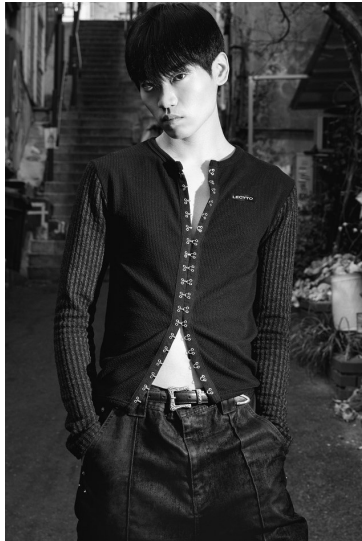

# Morph

Morph Management, 36 Jangmun-ro Yongsan-gu Seoul Korea ZIP 04393 | Phone: +82 2 797 7200

KIM BADA (@badaaking)

Height 186/6'1.5" Chest 84/33" Waist 61/24" Hips 90/35.5" Shoe 265mm Hair Black Eyes Black Born in 2001

# Morph

Morph Management, 36 Jangmun-ro Yongsan-gu Seoul Korea ZIP 04393 | Phone: +82 2 797 7200

**KIM BADA (@badaaking)**

Height 186/6'1.5" Chest 84/33" Waist 61/24" Hips 90/35.5" Shoe 265mm Hair Black Eyes Black Born in 2001