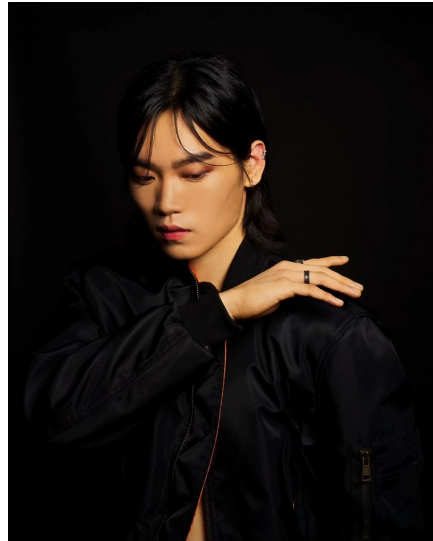

Morph

Morph Management, 36 Jangmun-ro Yongsan-gu Seoul Korea ZIP 04393 | Phone: +82 2 797 7200

KIM BADA (@badaaking)

Height 186/6'1.5" Chest 84/33" Waist 61/24" Hips 90/35.5" Shoe 265mm Hair Black Eyes Black Born in 2001