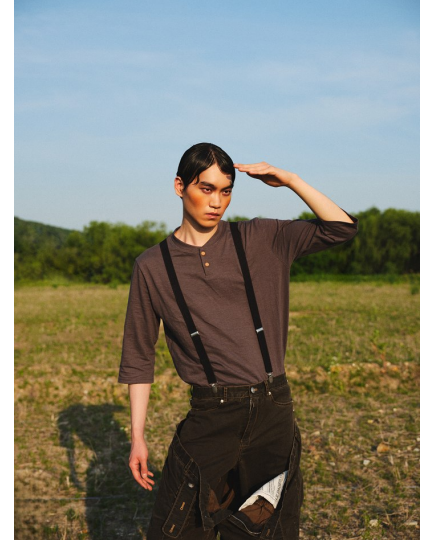

Morph

Morph Management, 36 Jangmun-ro Yongsan-gu Seoul Korea ZIP 04393 | Phone: +82 2 797 7200

KIM BADA (@badaaking)

Height 186/6'1.5" Chest 84/33" Waist 61/24" Hips 90/35.5" Shoe 265mm Hair Black Eyes Black Born in 2001