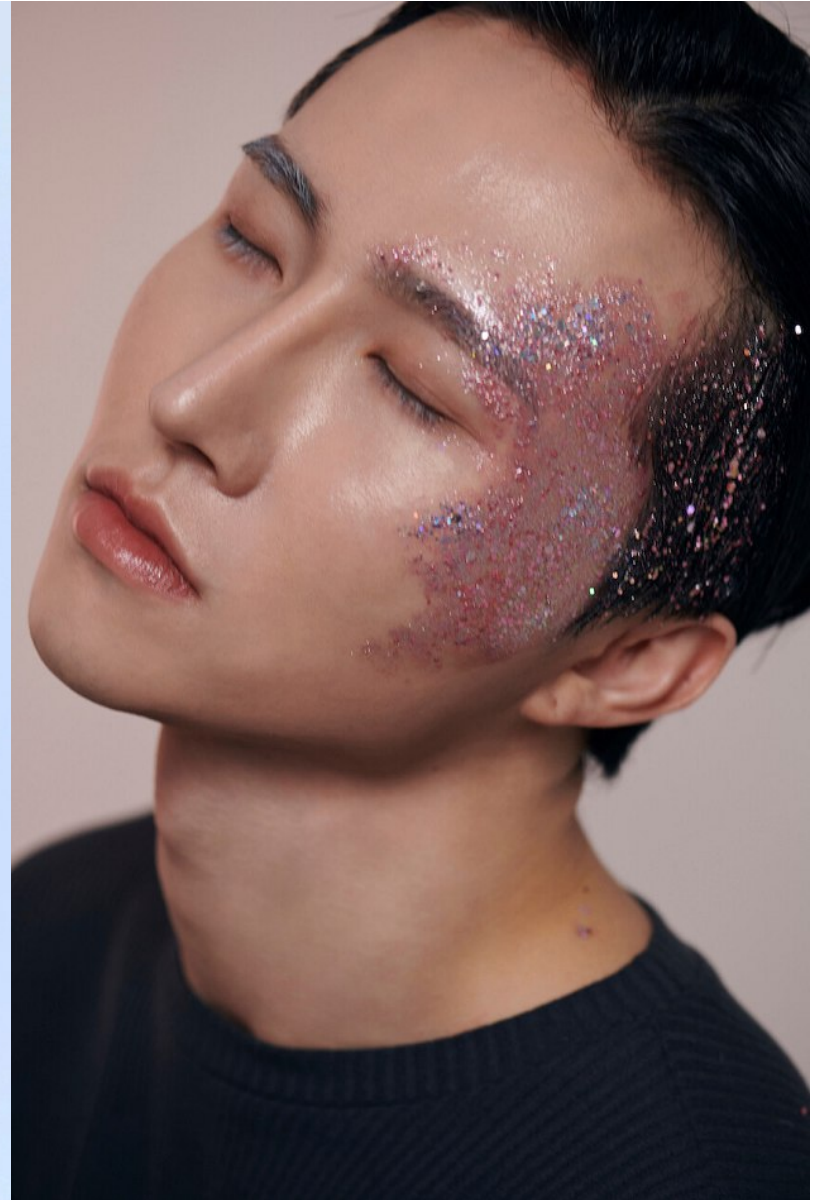

Morph

Morph Management, 36 Jangmun-ro Yongsan-gu Seoul Korea ZIP 04393 | Phone: +82 2 797 7200

SHIN HEE (@heeisadreamer)

Height 185/6'1" Chest 98/38.5" Waist 80/31.5" Hips 95/37.5" Shoe 275mm Hair Black Eyes Black Born in 1990