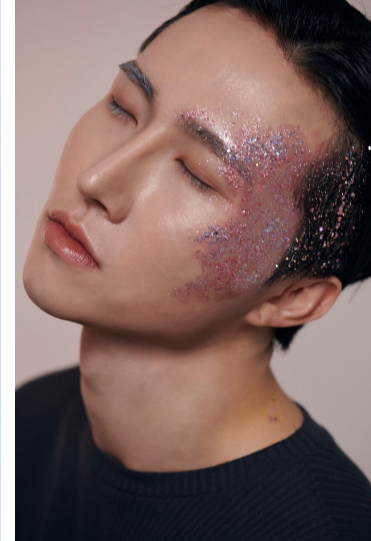

Morph

Morph Management, 36 Jangmun-ro Yongsan-gu Seoul Korea ZIP 04393 | Phone: +82 2 797 7200

SHIN HEE (@heeisadreamer)

Height 185/6'1" Chest 98/38.5" Waist 80/31.5" Hips 95/37.5" Shoe 275mm Hair Black Eyes Black Born in 1990