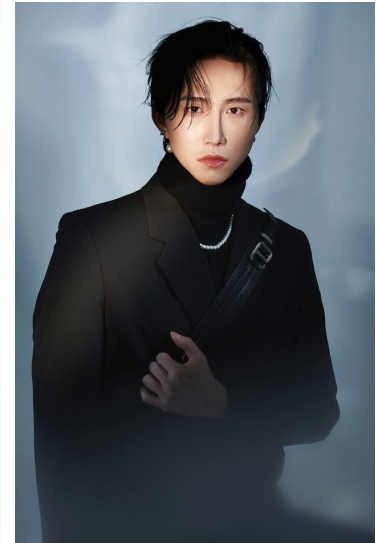

Morph

Morph Management, 36 Jangmun-ro Yongsan-gu Seoul Korea ZIP 04393 | Phone: +82 2 797 7200

SHIN HEE (@heeisadreamer)

Height 185/6'1" Chest 98/38.5" Waist 80/31.5" Hips 95/37.5" Shoe 275mm Hair Black Eyes Black Born in 1990