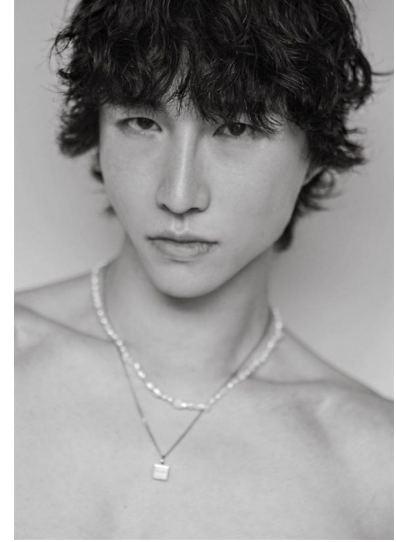

Morph

Morph Management, 36 Jangmun-ro Yongsan-gu Seoul Korea ZIP 04393 | Phone: +82 2 797 7200

SHIN HEE (@heeisadreamer)

Height 185/6'1" Chest 98/38.5" Waist 80/31.5" Hips 95/37.5" Shoe 275mm Hair Black Eyes Black Born in 1990