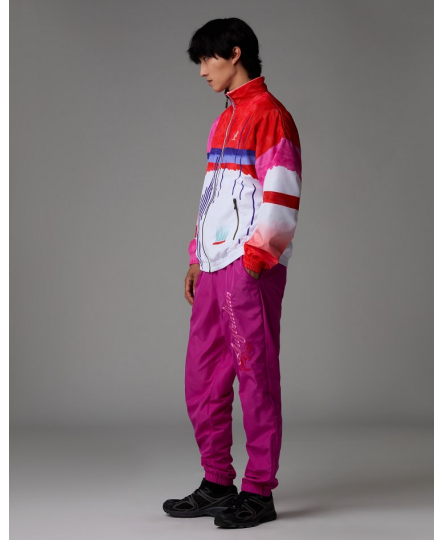

Morph

Morph Management, 36 Jangmun-ro Yongsan-gu Seoul Korea ZIP 04393 | Phone: +82 2 797 7200

SHIN HEE (@heeisadreamer)

Height 185/6'1" Chest 98/38.5" Waist 80/31.5" Hips 95/37.5" Shoe 275mm Hair Black Eyes Black Born in 1990