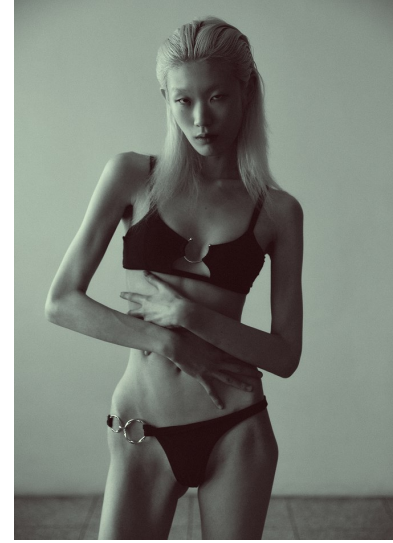

Morph

Morph Management, 36 Jangmun-ro Yongsan-gu Seoul Korea ZIP 04393 | Phone: +82 2 797 7200

HWANG JAE HEE (@wxogml)

Height 177/5'9.5" Bust 77/30.5" A Waist 58/23" Hips 86/34" Shoe 260mm Hair Blonde Eyes Brown Born in 2005