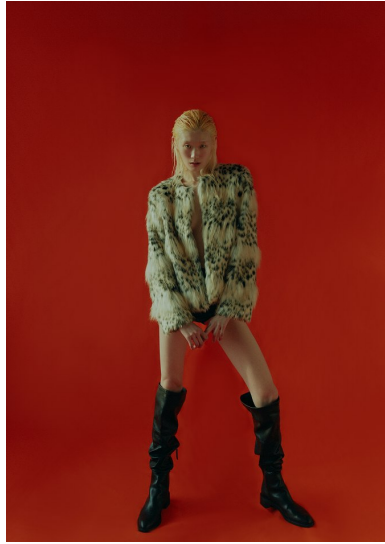

Morph

Morph Management, 36 Jangmun-ro Yongsan-gu Seoul Korea ZIP 04393 | Phone: +82 2 797 7200

HWANG JAE HEE (@wxogml)

Height 177/5'9.5" Bust 77/30.5" A Waist 58/23" Hips 86/34" Shoe 260mm Hair Blonde Eyes Brown Born in 2005