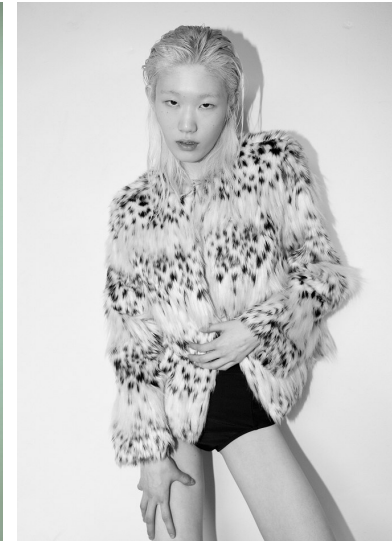

Morph

Morph Management, 36 Jangmun-ro Yongsan-gu Seoul Korea ZIP 04393 | Phone: +82 2 797 7200

HWANG JAE HEE (@wxogml)

Height 177/5'9.5" Bust 77/30.5" A Waist 58/23" Hips 86/34" Shoe 260mm Hair Blonde Eyes Brown Born in 2005