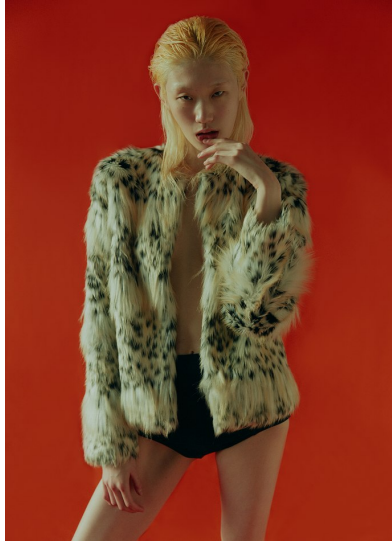

Morph

Morph Management, 36 Jangmun-ro Yongsan-gu Seoul Korea ZIP 04393 | Phone: +82 2 797 7200

HWANG JAE HEE (@wxogml)

Height 177/5'9.5" Bust 77/30.5" A Waist 58/23" Hips 86/34" Shoe 260mm Hair Blonde Eyes Brown Born in 2005