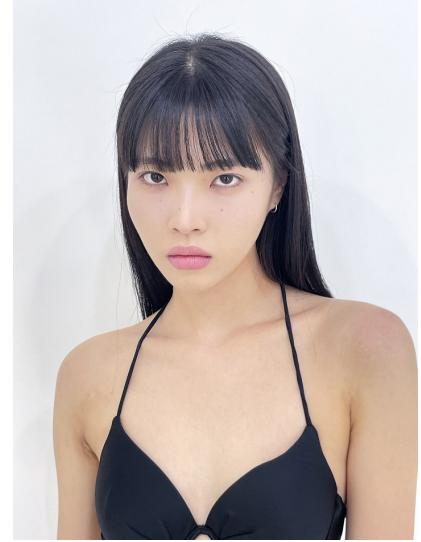

Morph

Morph Management, 36 Jangmun-ro Yongsan-gu Seoul Korea ZIP 04393 | Phone: +82 2 797 7200

YOO SO HYEON (@upeepboo)

Height 173/5'8" Bust 79/31" A Waist 60/23.5" Hips 89/35" Shoe 240mm Hair Black Eyes Brown Born in 2001