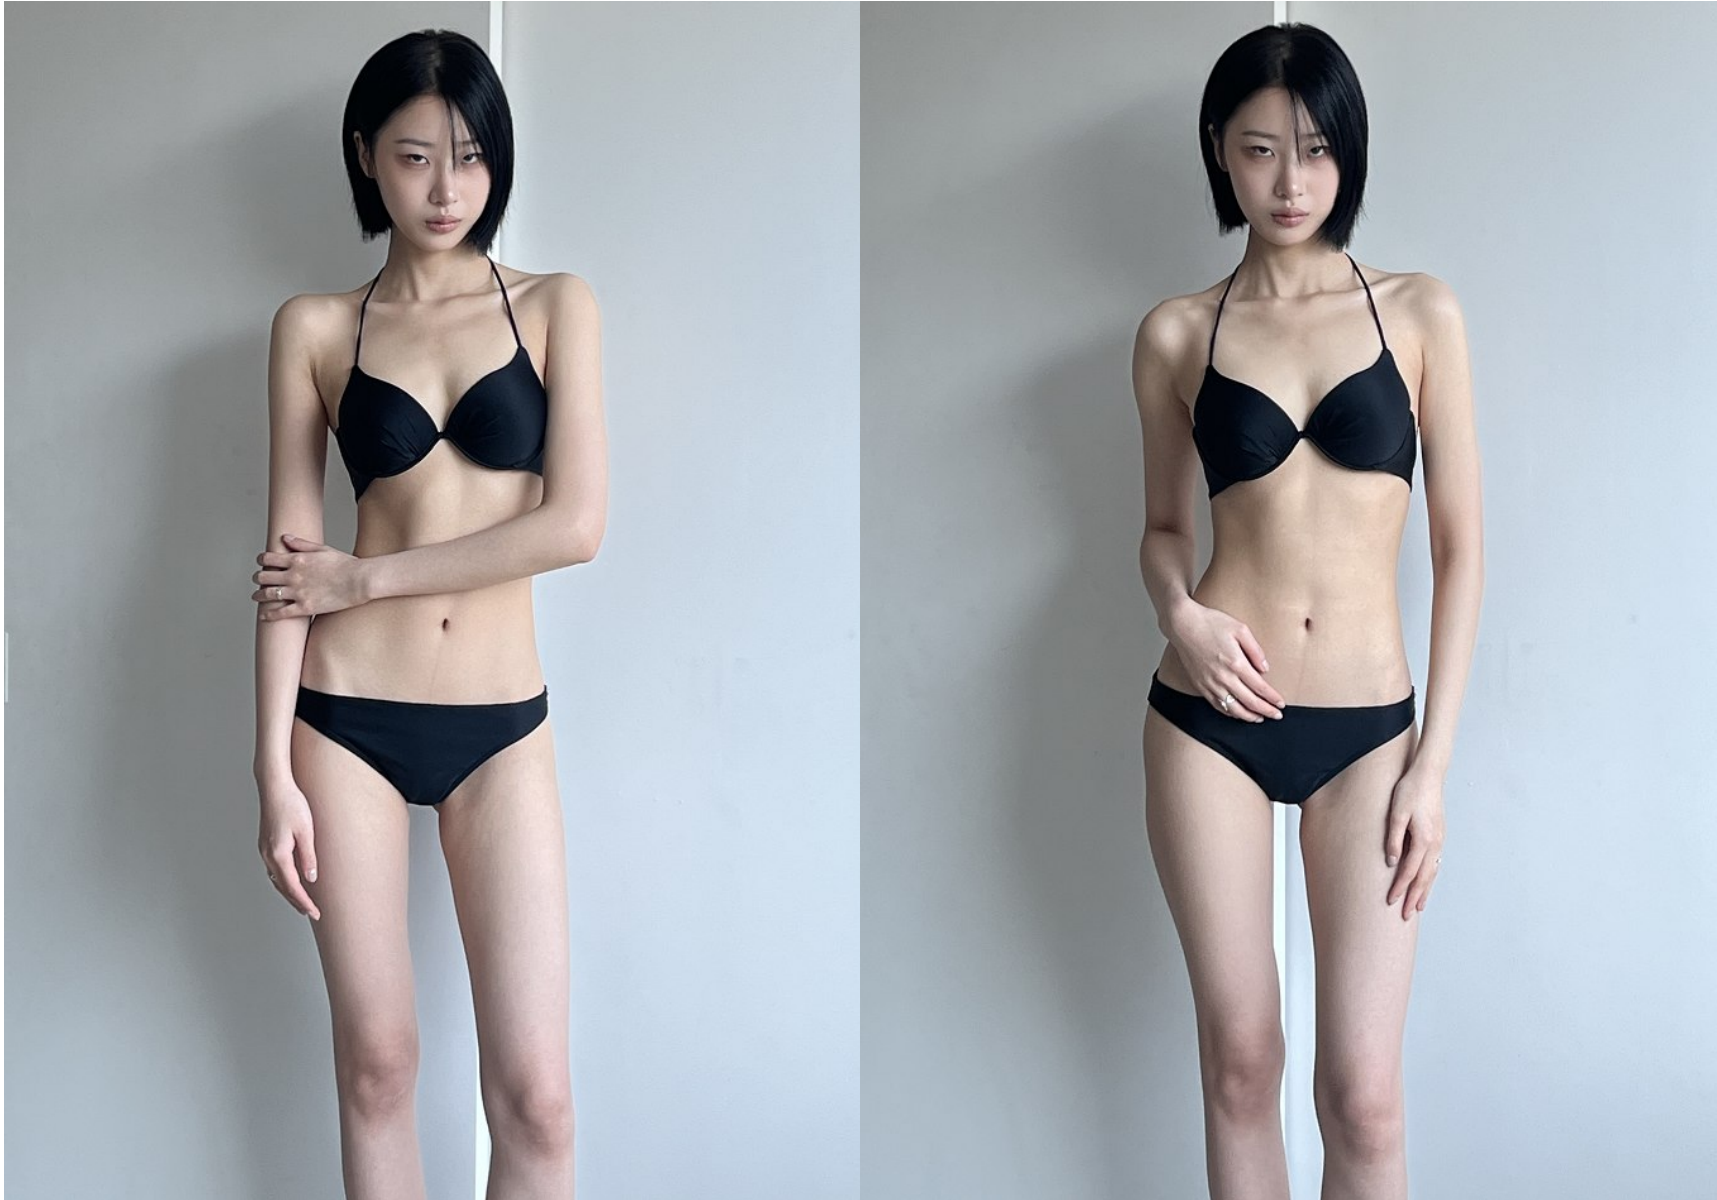

Morph

Morph Management, 36 Jangmun-ro Yongsan-gu Seoul Korea ZIP 04393 | Phone: +82 2 797 7200

HAN SEO JI (@hanseoxi)

Height 176/5'9.5" Bust 77/30.5" A/B Waist 52/20.5" Hips 81/32" Shoe 245mm Hair Black Eyes Black Born in 2005