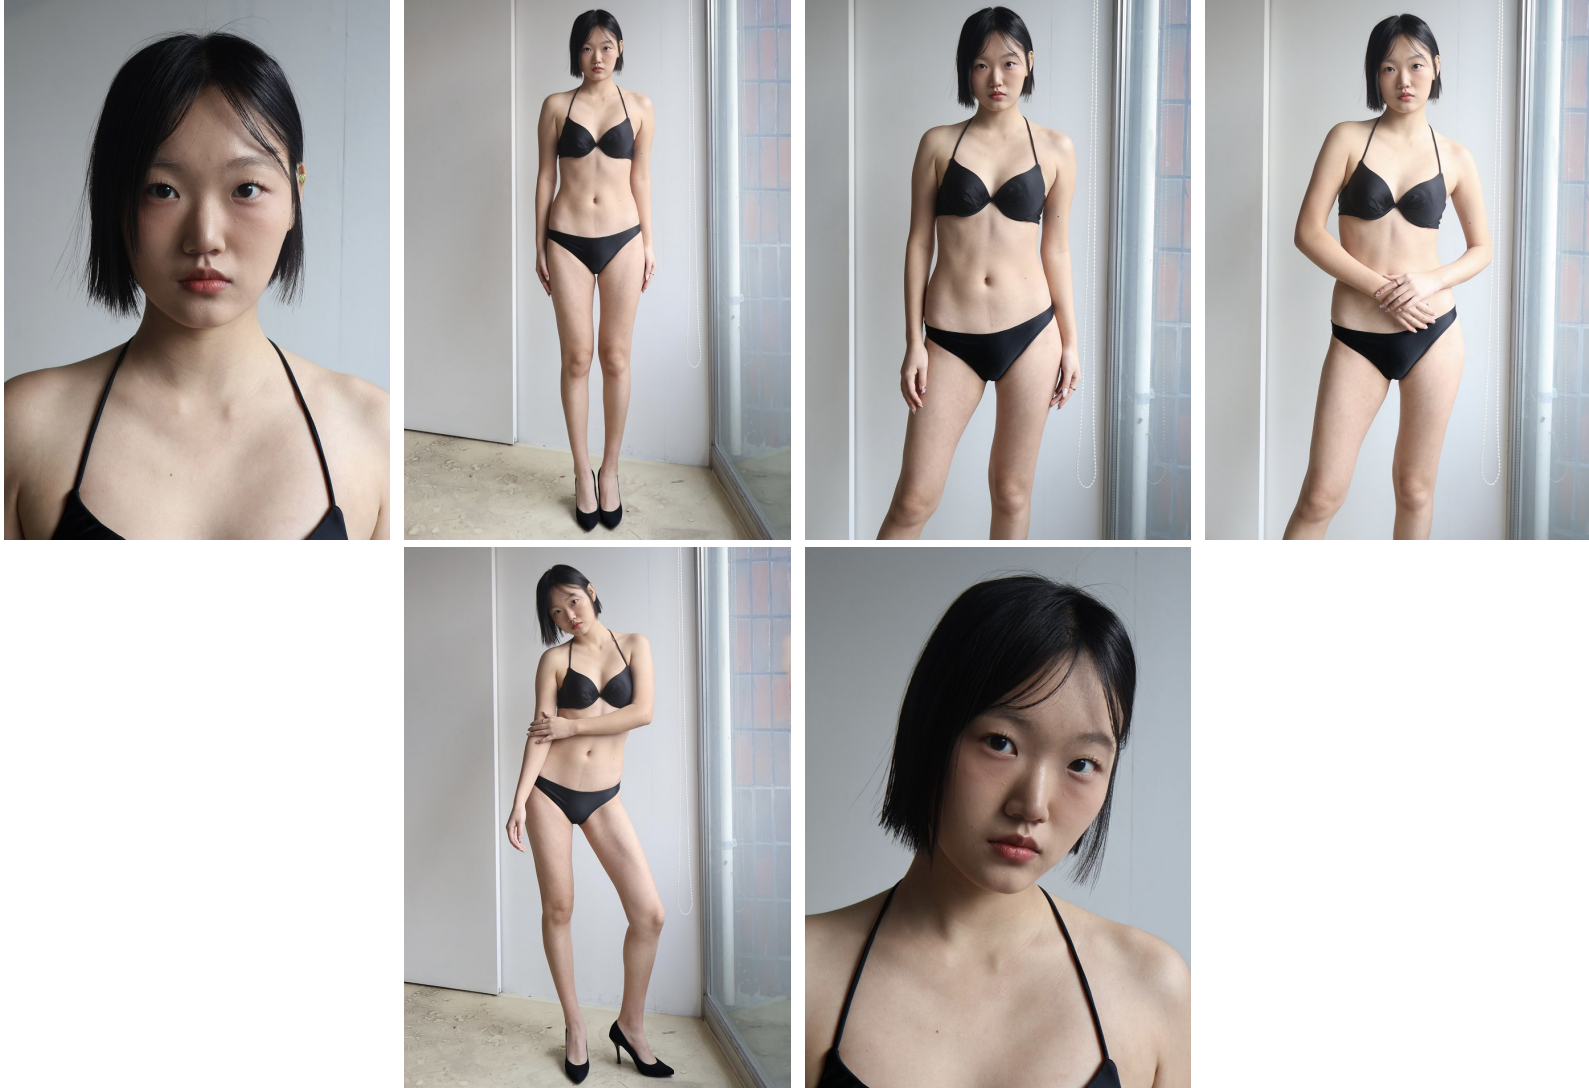

Morph

Morph Management, 36 Jangmun-ro Yongsan-gu Seoul Korea ZIP 04393 | Phone: +82 2 797 7200

YUN HYE IN (@hyeiiny)

Height 175/5'9" Bust 85/33.5" A Waist 63/25" Hips 85/33.5" Shoe 250 Hair Black Eyes Black Born in 2006