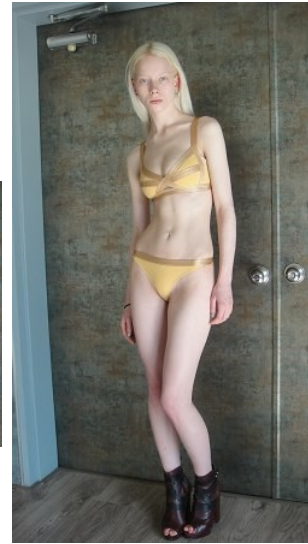

## SAM YPMA

Height 175/5'9" Bust 81/32" Waist 59/23" Hips 85/33.5" Hair Ash Blonde Eyes Blue