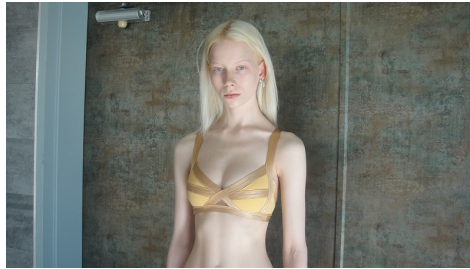

## SAM YPMA

Height 175/5'9" Bust 81/32" Waist 59/23" Hips 85/33.5" Hair Ash Blonde Eyes Blue