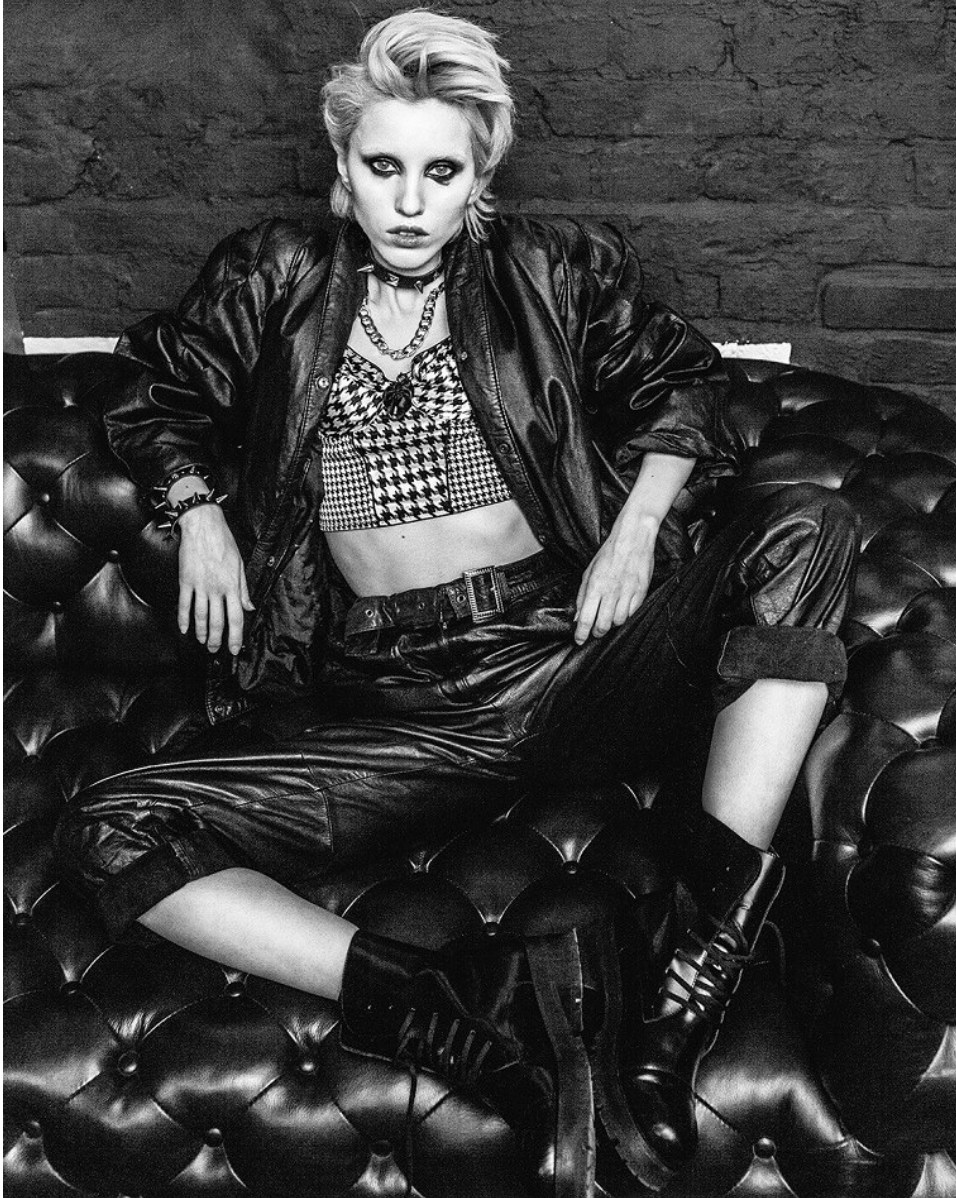

Morph

Morph Management, 36 Jangmun-ro Yongsan-gu Seoul Korea ZIP 04393 | Phone: +82 2 797 7200

Height 172/5'7.5" Bust 80/31.5" Waist 60/23.5" Hips 86/34" Hair Ash Blonde Eyes Blue Born in 1992