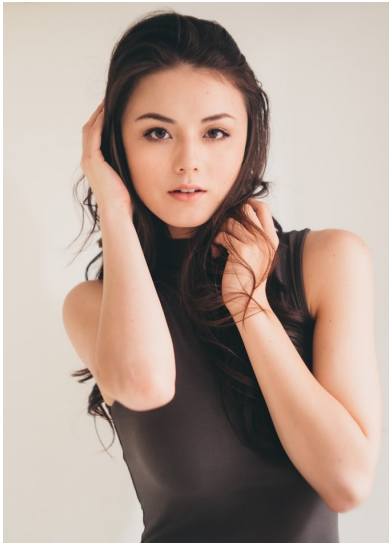

Morph

Morph Management, 36 Jangmun-ro Yongsan-gu Seoul Korea ZIP 04393 | Phone: +82 2 797 7200

SAMANTHA STAYNINGS (@samanthastaynings)

Height 177/5'9.5" Bust 79/31" Waist 61/24" Hips 89/35" Hair Dark Brown Eyes Brown Born in 1900