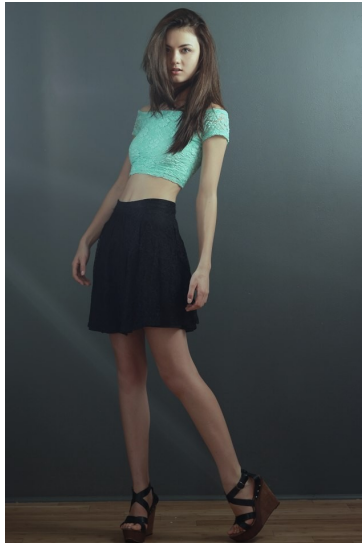

SAMANTHA STAYNINGS (@samanthastaynings)

Morph

Morph Management, 36 Jangmun-ro Yongsan-gu Seoul Korea ZIP 04393 | Phone: +82 2 797 7200

SAMANTHA STAYNINGS (@samanthastaynings)

Height 177/5'9.5" Bust 79/31" Waist 61/24" Hips 89/35" Hair Dark Brown Eyes Brown Born in 1900