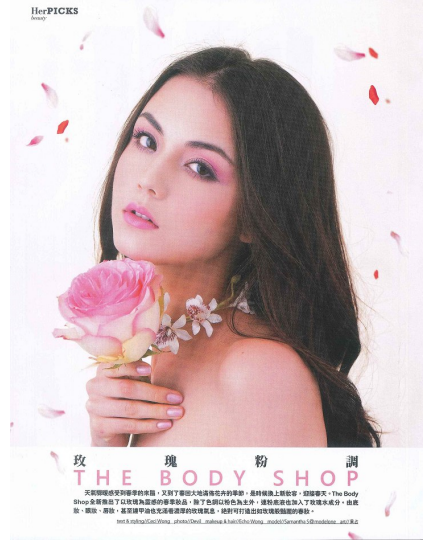

Morph

Morph Management, 36 Jangmun-ro Yongsan-gu Seoul Korea ZIP 04393 | Phone: +82 2 797 7200

SAMANTHA STAYNINGS (@samanthastaynings)

Height 177/5'9.5" Bust 79/31" Waist 61/24" Hips 89/35" Hair Dark Brown Eyes Brown Born in 1900