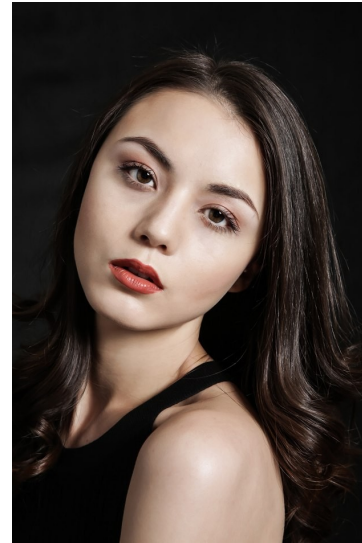

Morph

Morph Management, 36 Jangmun-ro Yongsan-gu Seoul Korea ZIP 04393 | Phone: +82 2 797 7200

SAMANTHA STAYNINGS (@samanthastaynings)

Height 177/5'9.5" Bust 79/31" Waist 61/24" Hips 89/35" Hair Dark Brown Eyes Brown Born in 1900