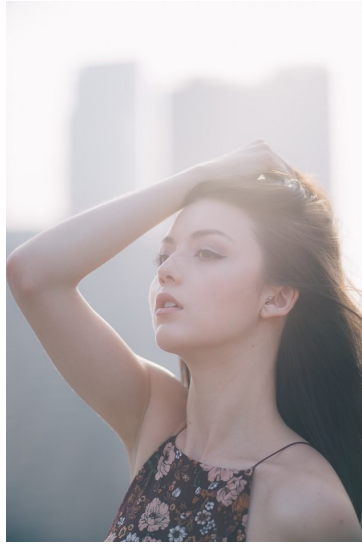

Morph

Morph Management, 36 Jangmun-ro Yongsan-gu Seoul Korea ZIP 04393 | Phone: +82 2 797 7200

SAMANTHA STAYNINGS (@samanthastaynings)

Height 177/5'9.5" Bust 79/31" Waist 61/24" Hips 89/35" Hair Dark Brown Eyes Brown Born in 1900