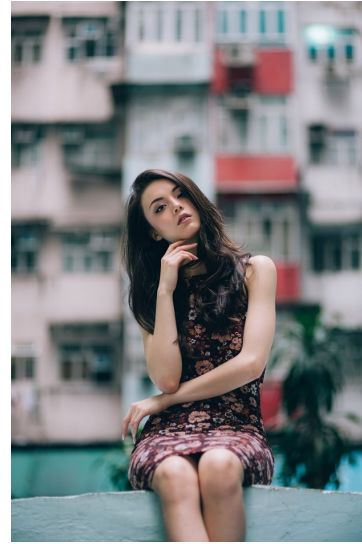

Morph

Morph Management, 36 Jangmun-ro Yongsan-gu Seoul Korea ZIP 04393 | Phone: +82 2 797 7200

SAMANTHA STAYNINGS (@samanthastaynings)

Height 177/5'9.5" Bust 79/31" Waist 61/24" Hips 89/35" Hair Dark Brown Eyes Brown Born in 1900