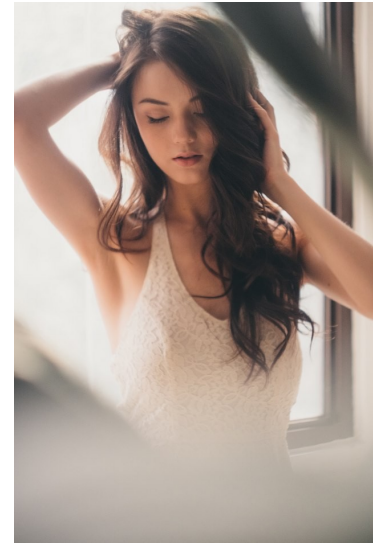

Morph

Morph Management, 36 Jangmun-ro Yongsan-gu Seoul Korea ZIP 04393 | Phone: +82 2 797 7200

SAMANTHA STAYNINGS (@samanthastaynings)

Height 177/5'9.5" Bust 79/31" Waist 61/24" Hips 89/35" Hair Dark Brown Eyes Brown Born in 1900