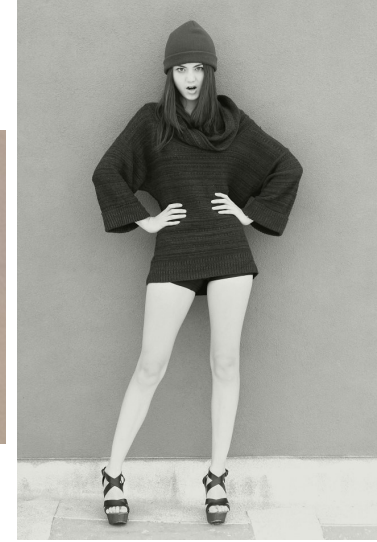

Morph

Morph Management, 36 Jangmun-ro Yongsan-gu Seoul Korea ZIP 04393 | Phone: +82 2 797 7200

SAMANTHA STAYNINGS (@samanthastaynings)

Height 177/5'9.5" Bust 79/31" Waist 61/24" Hips 89/35" Hair Dark Brown Eyes Brown Born in 1900