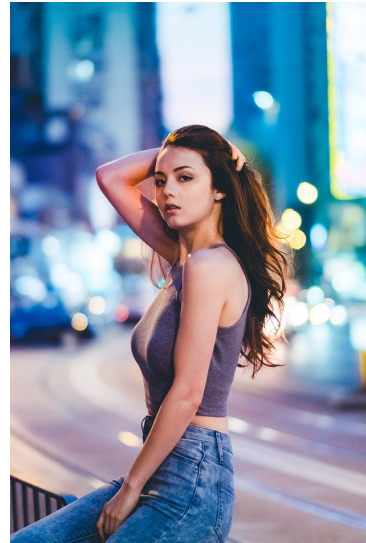

Morph

Morph Management, 36 Jangmun-ro Yongsan-gu Seoul Korea ZIP 04393 | Phone: +82 2 797 7200

SAMANTHA STAYNINGS (@samanthastaynings)

Height 177/5'9.5" Bust 79/31" Waist 61/24" Hips 89/35" Hair Dark Brown Eyes Brown Born in 1900