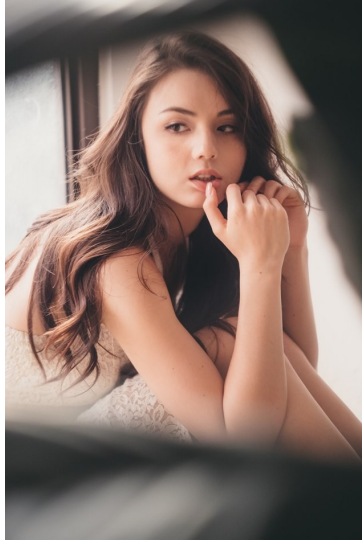

Morph

Morph Management, 36 Jangmun-ro Yongsan-gu Seoul Korea ZIP 04393 | Phone: +82 2 797 7200

SAMANTHA STAYNINGS (@samanthastaynings)

Height 177/5'9.5" Bust 79/31" Waist 61/24" Hips 89/35" Hair Dark Brown Eyes Brown Born in 1900