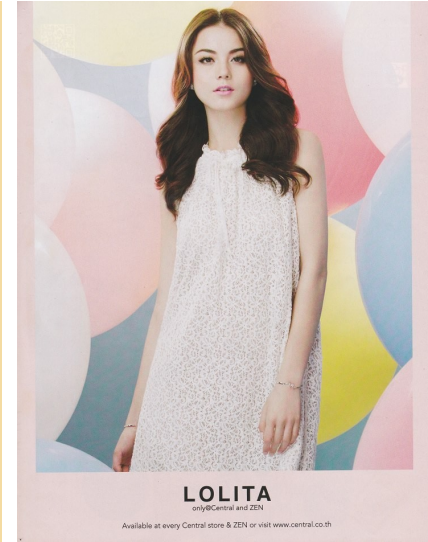

Morph

Morph Management, 36 Jangmun-ro Yongsan-gu Seoul Korea ZIP 04393 | Phone: +82 2 797 7200

SAMANTHA STAYNINGS (@samanthastaynings)

Height 177/5'9.5" Bust 79/31" Waist 61/24" Hips 89/35" Hair Dark Brown Eyes Brown Born in 1900