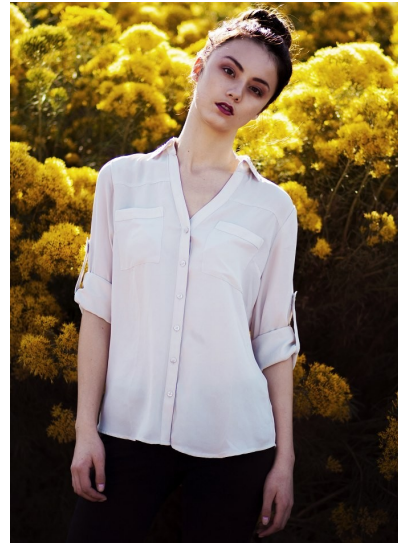

Morph

Morph Management, 36 Jangmun-ro Yongsan-gu Seoul Korea ZIP 04393 | Phone: +82 2 797 7200

SAMANTHA STAYNINGS (@samanthastaynings)

Height 177/5'9.5" Bust 79/31" Waist 61/24" Hips 89/35" Hair Dark Brown Eyes Brown Born in 1900