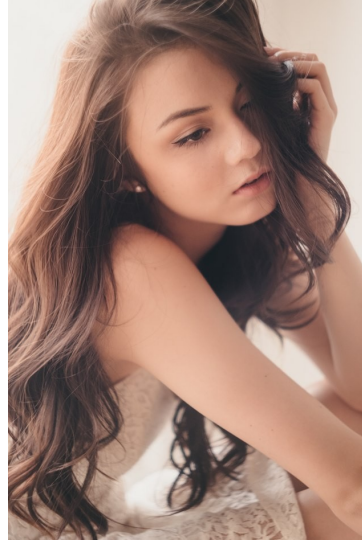

Morph

Morph Management, 36 Jangmun-ro Yongsan-gu Seoul Korea ZIP 04393 | Phone: +82 2 797 7200

SAMANTHA STAYNINGS (@samanthastaynings)

Height 177/5'9.5" Bust 79/31" Waist 61/24" Hips 89/35" Hair Dark Brown Eyes Brown Born in 1900