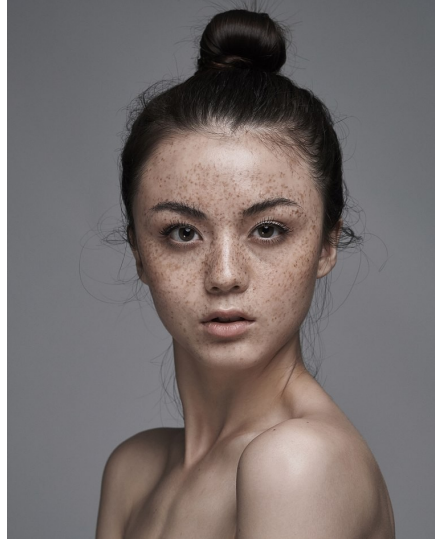

Morph

Morph Management, 36 Jangmun-ro Yongsan-gu Seoul Korea ZIP 04393 | Phone: +82 2 797 7200

SAMANTHA STAYNINGS (@samanthastaynings)

Height 177/5'9.5" Bust 79/31" Waist 61/24" Hips 89/35" Hair Dark Brown Eyes Brown Born in 1900