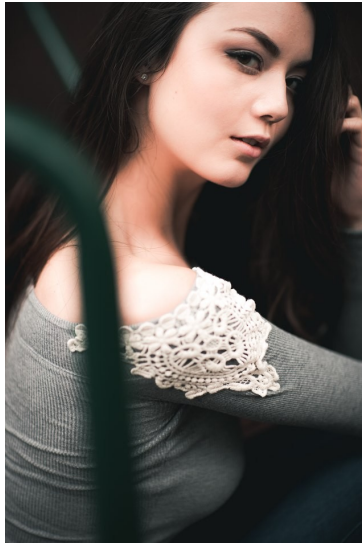

Morph

Morph Management, 36 Jangmun-ro Yongsan-gu Seoul Korea ZIP 04393 | Phone: +82 2 797 7200

SAMANTHA STAYNINGS (@samanthastaynings)

Height 177/5'9.5" Bust 79/31" Waist 61/24" Hips 89/35" Hair Dark Brown Eyes Brown Born in 1900