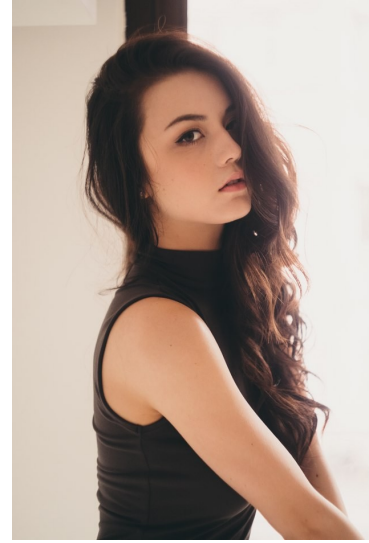

Morph

Morph Management, 36 Jangmun-ro Yongsan-gu Seoul Korea ZIP 04393 | Phone: +82 2 797 7200

SAMANTHA STAYNINGS (@samanthastaynings)

Height 177/5'9.5" Bust 79/31" Waist 61/24" Hips 89/35" Hair Dark Brown Eyes Brown Born in 1900