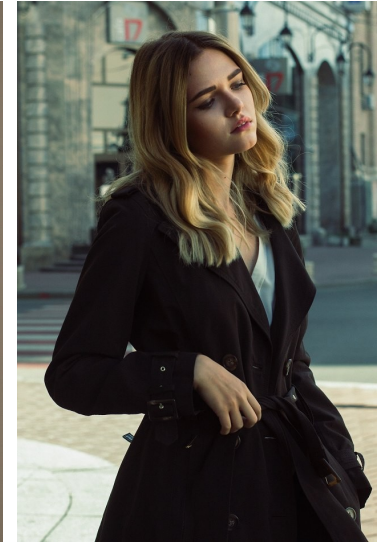

Morph

Morph Management, 36 Jangmun-ro Yongsan-gu Seoul Korea ZIP 04393 | Phone: +82 2 797 7200

VIKI BOIARINOVA (@victoriaboyarinova)

Height 171/5'7.5" Bust 82/32.5" Waist 58/23" Hips 88/34.5" Hair Blonde Eyes Blue Born in 1900