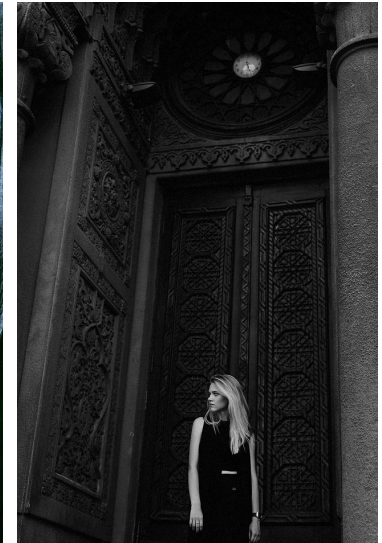

Morph

Morph Management, 36 Jangmun-ro Yongsan-gu Seoul Korea ZIP 04393 | Phone: +82 2 797 7200

VIKI BOIARINOVA (@victoriaboyarinova)

Height 171/5'7.5" Bust 82/32.5" Waist 58/23" Hips 88/34.5" Hair Blonde Eyes Blue Born in 1900