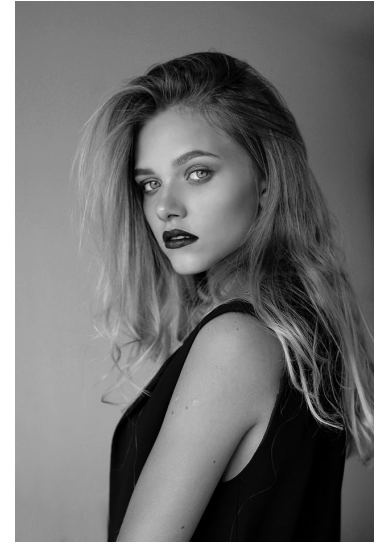

# Morph

Morph Management, 36 Jangmun-ro Yongsan-gu Seoul Korea ZIP 04393 | Phone: +82 2 797 7200

**VIKI BOIARINOVA (@victoriaboyarinova)**

Height 171/5'7.5" Bust 82/32.5" Waist 58/23" Hips 88/34.5" Hair Blonde Eyes Blue Born in 1900

# Morph

Morph Management, 36 Jangmun-ro Yongsan-gu Seoul Korea ZIP 04393 | Phone: +82 2 797 7200

**VIKI BOIARINOVA** (@victoriaboyarinova)

Height 171/5'7.5" Bust 82/32.5" Waist 58/23" Hips 88/34.5" Hair Blonde Eyes Blue Born in 1900