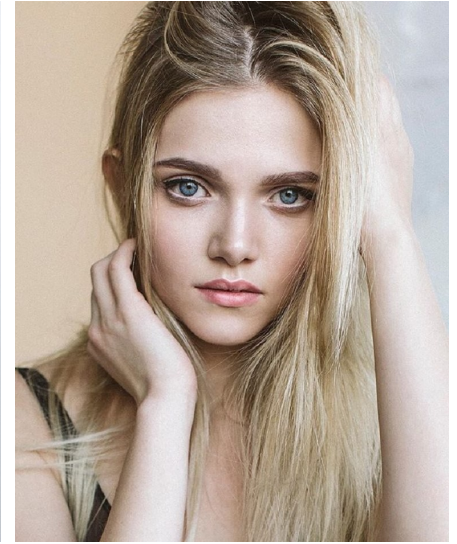

# Morph

Morph Management, 36 Jangmun-ro Yongsan-gu Seoul Korea ZIP 04393 | Phone: +82 2 797 7200

**VIKI BOIARINOVA (@victoriaboyarinova)**

Height 171/5'7.5" Bust 82/32.5" Waist 58/23" Hips 88/34.5" Hair Blonde Eyes Blue Born in 1900

# Morph

Morph Management, 36 Jangmun-ro Yongsan-gu Seoul Korea ZIP 04393 | Phone: +82 2 797 7200

**VIKI BOIARINOVA** (@victoriaboyarinova)

Height 171/5'7.5" Bust 82/32.5" Waist 58/23" Hips 88/34.5" Hair Blonde Eyes Blue Born in 1900