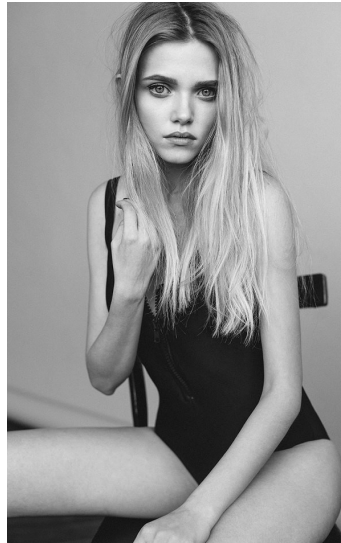

# Morph

Morph Management, 36 Jangmun-ro Yongsan-gu Seoul Korea ZIP 04393 | Phone: +82 2 797 7200

**VIKI BOIARINOVA (@victoriaboyarinova)**

Height 171/5'7.5" Bust 82/32.5" Waist 58/23" Hips 88/34.5" Hair Blonde Eyes Blue Born in 1900

# Morph

Morph Management, 36 Jangmun-ro Yongsan-gu Seoul Korea ZIP 04393 | Phone: +82 2 797 7200

**VIKI BOIARINOVA** (@victoriaboyarinova)

Height 171/5'7.5" Bust 82/32.5" Waist 58/23" Hips 88/34.5" Hair Blonde Eyes Blue Born in 1900