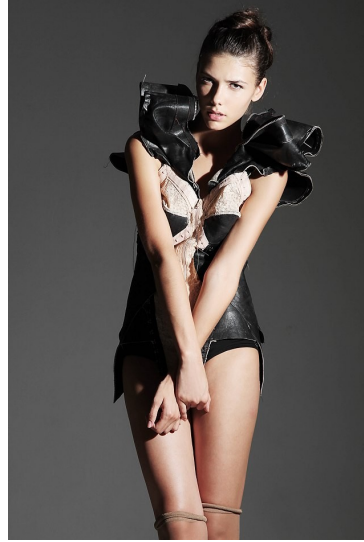

# Morph

Morph Management, 36 Jangmun-ro Yongsan-gu Seoul Korea ZIP 04393 | Phone: +82 2 797 7200

OLGA ZHUK

Height 178/5'10" Bust 84/33" Waist 58/23" Hips 89/35" Hair Brown Eyes Brown Born in 1900