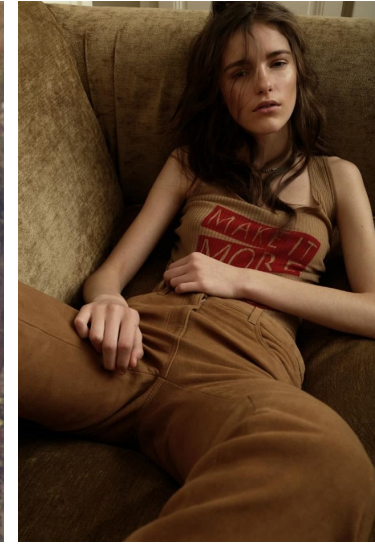

# Morph

Morph Management, 36 Jangmun-ro Yongsan-gu Seoul Korea ZIP 04393 | Phone: +82 2 797 7200

Image: aws4\_request&X-Amz-Date=2026

**INGA DEZHINA (@ingadezhina)**

Height 178/5'10" Bust 79/31" Waist 58/23" Hips 84/33" Hair Light Brown Eyes Blue Born in 1900

# Morph

Morph Management, 36 Jangmun-ro Yongsan-gu Seoul Korea ZIP 04393 | Phone: +82 2 797 7200

INGA DEZHINA (@ingadezhina)

Height 178/5'10" Bust 79/31" Waist 58/23" Hips 84/33" Hair Light Brown Eyes Blue Born in 1900