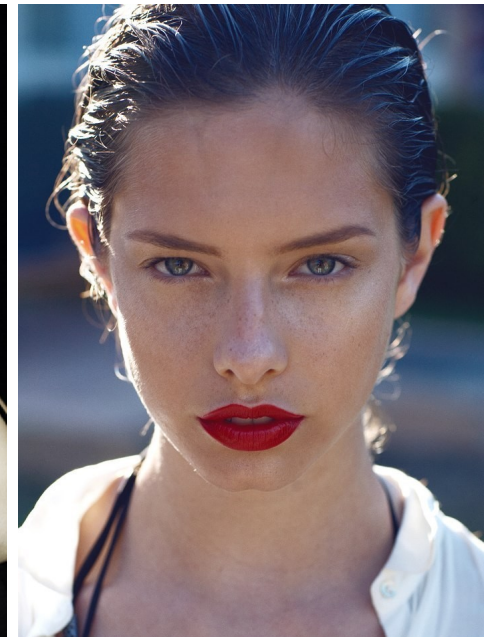

Morph

Morph Management, 36 Jangmun-ro Yongsan-gu Seoul Korea ZIP 04393 | Phone: +82 2 797 7200

Linda Kanyo

Height 173/5'8" Bust 85/33.5" Waist 61/24" Hips 89/35"
 Hair Brown Eyes Blue/Green Born in 1900