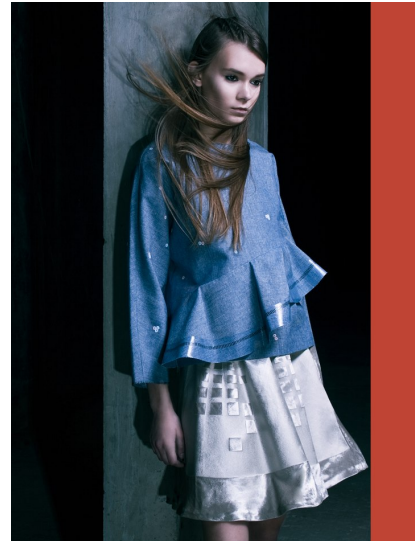

Morph

Morph Management, 36 Jangmun-ro Yongsan-gu Seoul Korea ZIP 04393 | Phone: +82 2 797 7200

NASTYA GUSEVA

Height 180/5'11" Bust 82/32.5" Waist 60/23.5" Hips 90/35.5" Hair Dark Blonde Eyes Brown Born in 1995