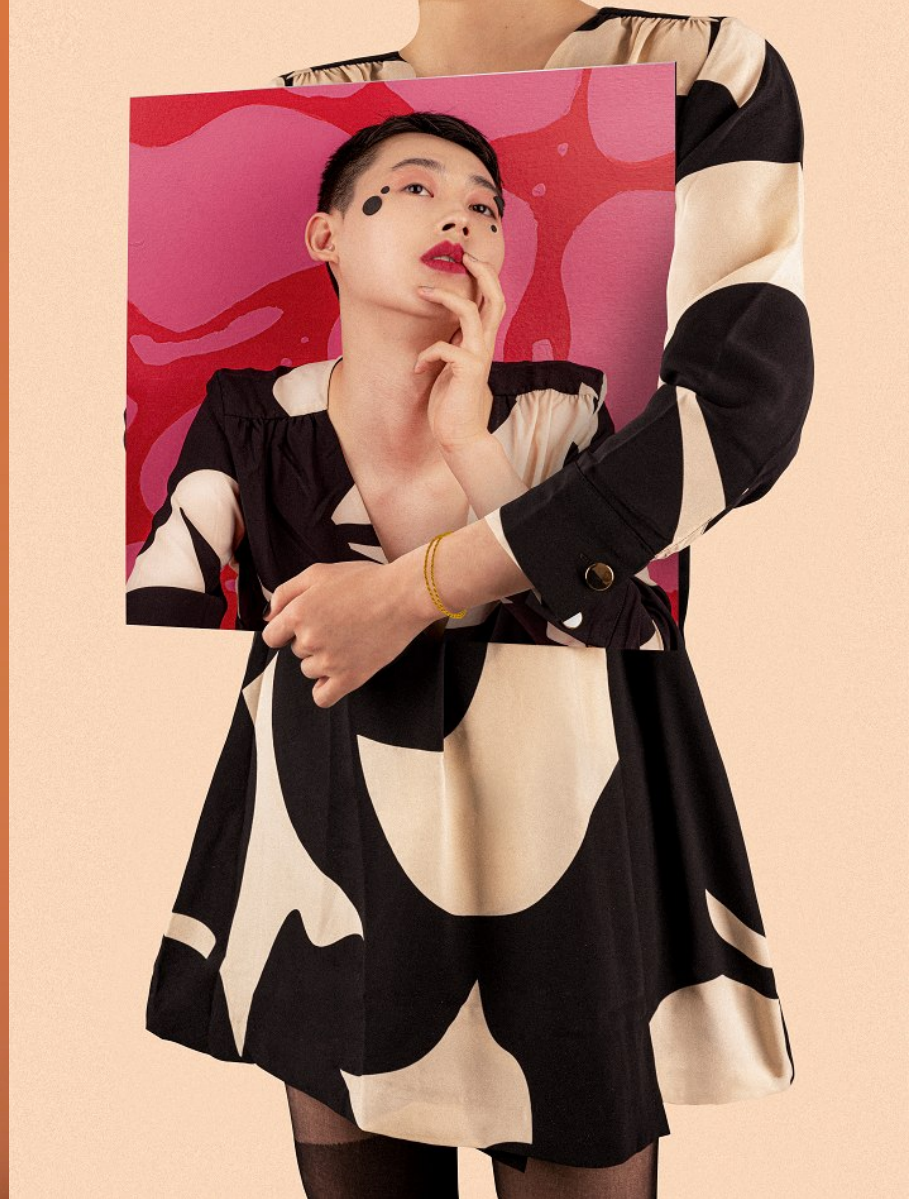

Morph

Morph Management, 36 Jangmun-ro Yongsan-gu Seoul Korea ZIP 04393 | Phone: +82 2 797 7200

YU HAK KYU (@hakkyu_yu)

Height 186/6'1.5" Chest 80/31.5" Waist 67/26.5" Hips 87/34.5" Shoe 275mm Hair Black Eyes Black Born in 2000