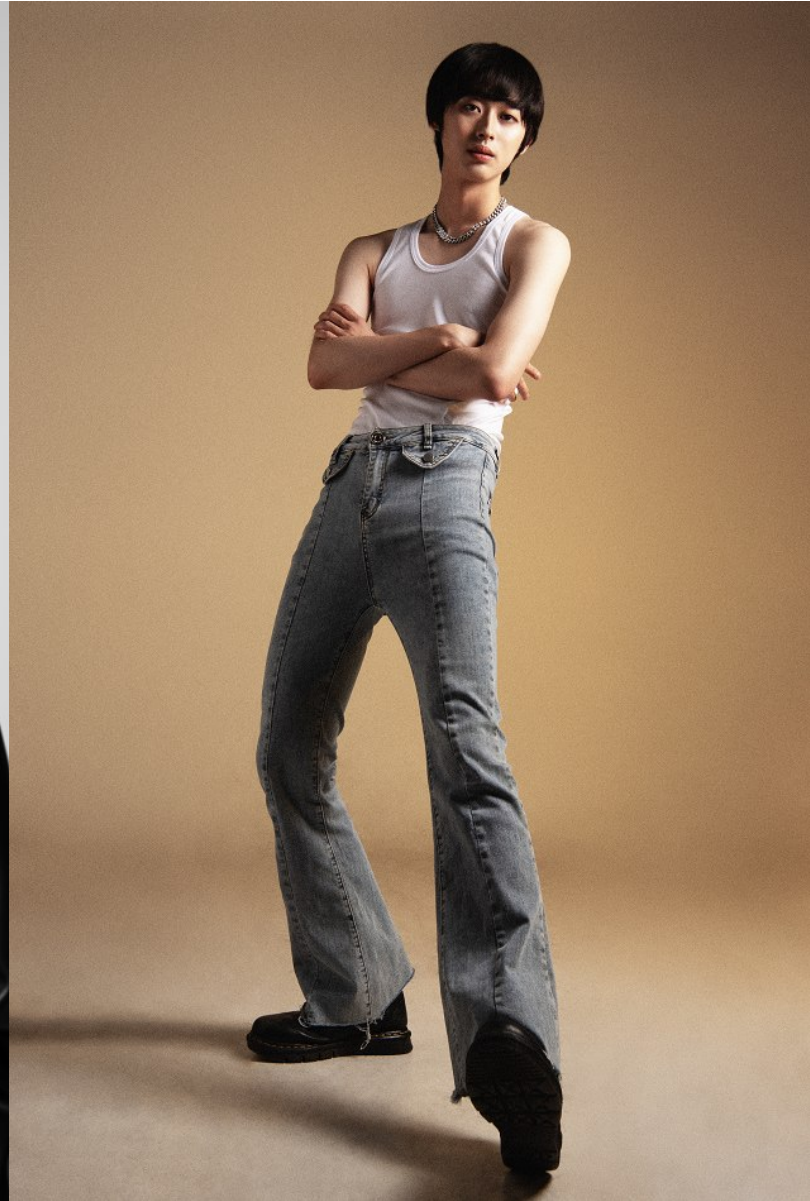

# Morph

Morph Management, 36 Jangmun-ro Yongsan-gu Seoul Korea ZIP 04393 | Phone: +82 2 797 7200

YU HAK KYU (@hakkyu\_yu)

Height 186/6'1.5" Chest 80/31.5" Waist 67/26.5" Hips 87/34.5" Shoe 275mm Hair Black Eyes Black Born in 2000