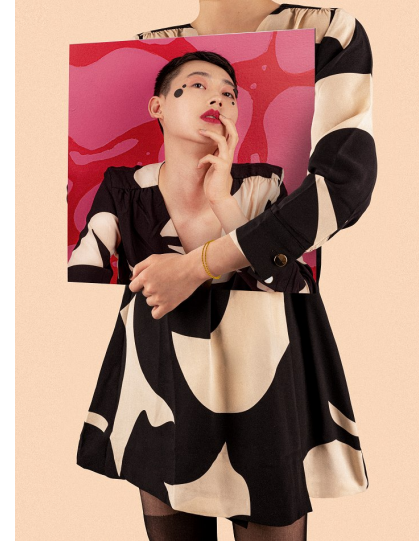

Morph

Morph Management, 36 Jangmun-ro Yongsan-gu Seoul Korea ZIP 04393 | Phone: +82 2 797 7200

YU HAK KYU (@hakkyu_yu)

Height 186/6'1.5" Chest 80/31.5" Waist 67/26.5" Hips 87/34.5" Shoe 275mm Hair Black Eyes Black Born in 2000