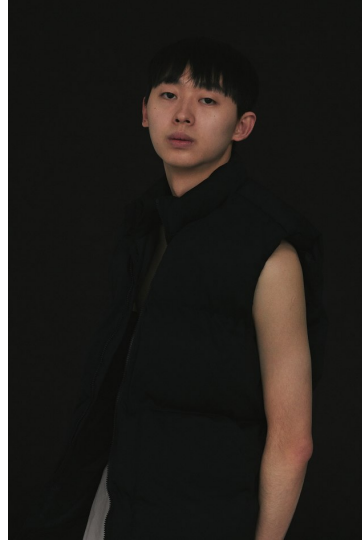

YU HAK KYU (@hakkyu_yu)

Morph

Morph Management, 36 Jangmun-ro Yongsan-gu Seoul Korea ZIP 04393 | Phone: +82 2 797 7200

YU HAK KYU (@hakkyu_yu)

Height 186/6'1.5" Chest 80/31.5" Waist 67/26.5" Hips 87/34.5" Shoe 275mm Hair Black Eyes Black Born in 2000