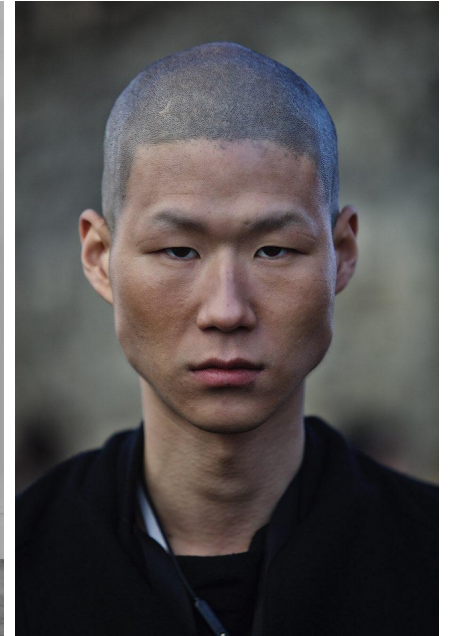

Morph

Morph Management, 36 Jangmun-ro Yongsan-gu Seoul Korea ZIP 04393 | Phone: +82 2 797 7200

Baku Park (@bakusung)

Height 188/6'2" Chest 93/36.5" Waist 72/28.5" Hips 91/36" Shoe 285mm Hair Bald Eyes Black Born in 1997