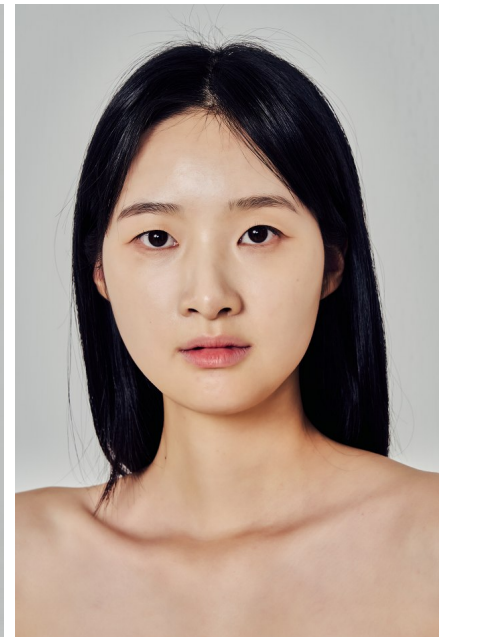

# Morph

Morph Management, 36 Jangmun-ro Yongsan-gu Seoul Korea ZIP 04393 | Phone: +82 2 797 7200

**Shin Ji An (@sjan\_02)**

Height 182/5'11.5" Bust 73/28.5" A Waist 56/22" Hips 84/33" Shoe 250mm  
Hair Black Eyes Brown Born in 2002